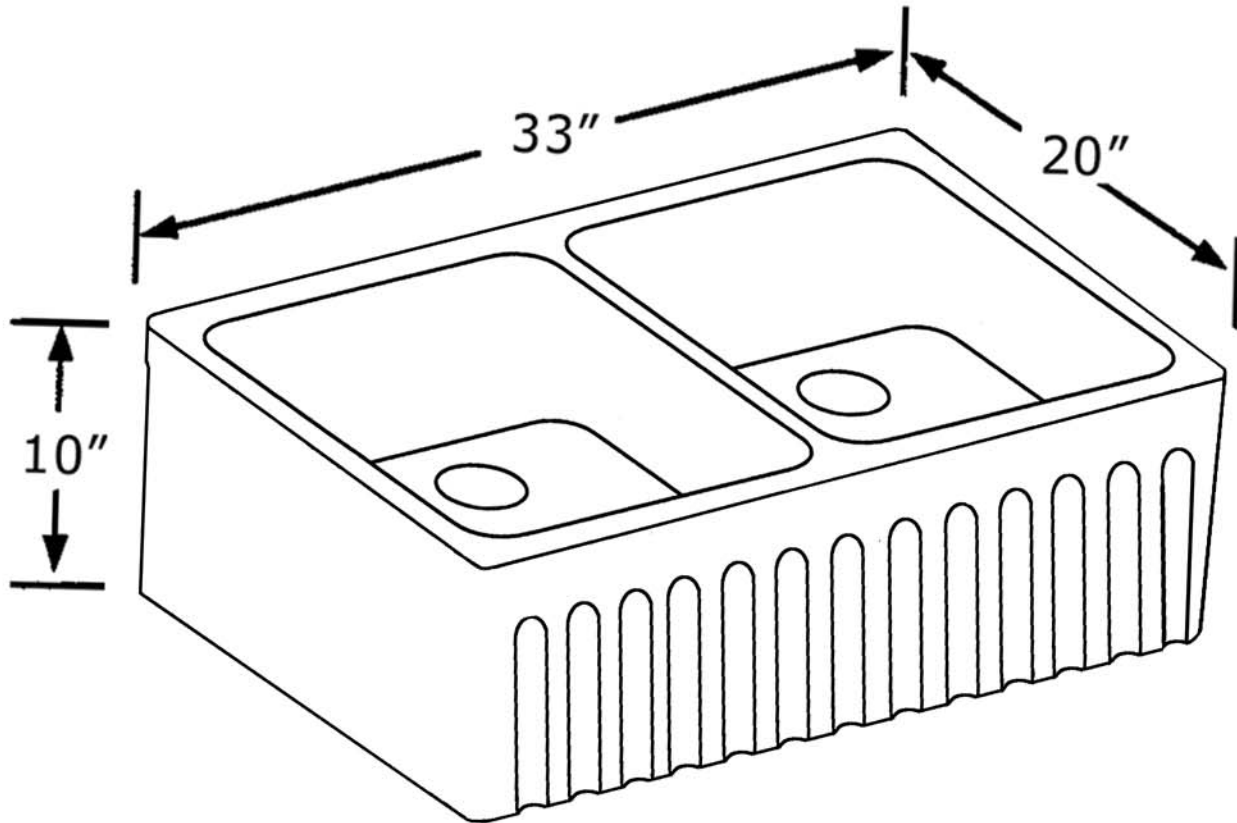

FARMHAUS FIRECLAY

Classichaus double bowl reversible sink

MODEL # WH516

Each bowl is equal in size.

Inside Bowl Dimensions: 15 1/4" x 18 1/8" x 8 3/4"

Overall Dimensions: 33" x 20" x 10"

WHITEHAUS®
COLLECTION
A Collection of Fine Products