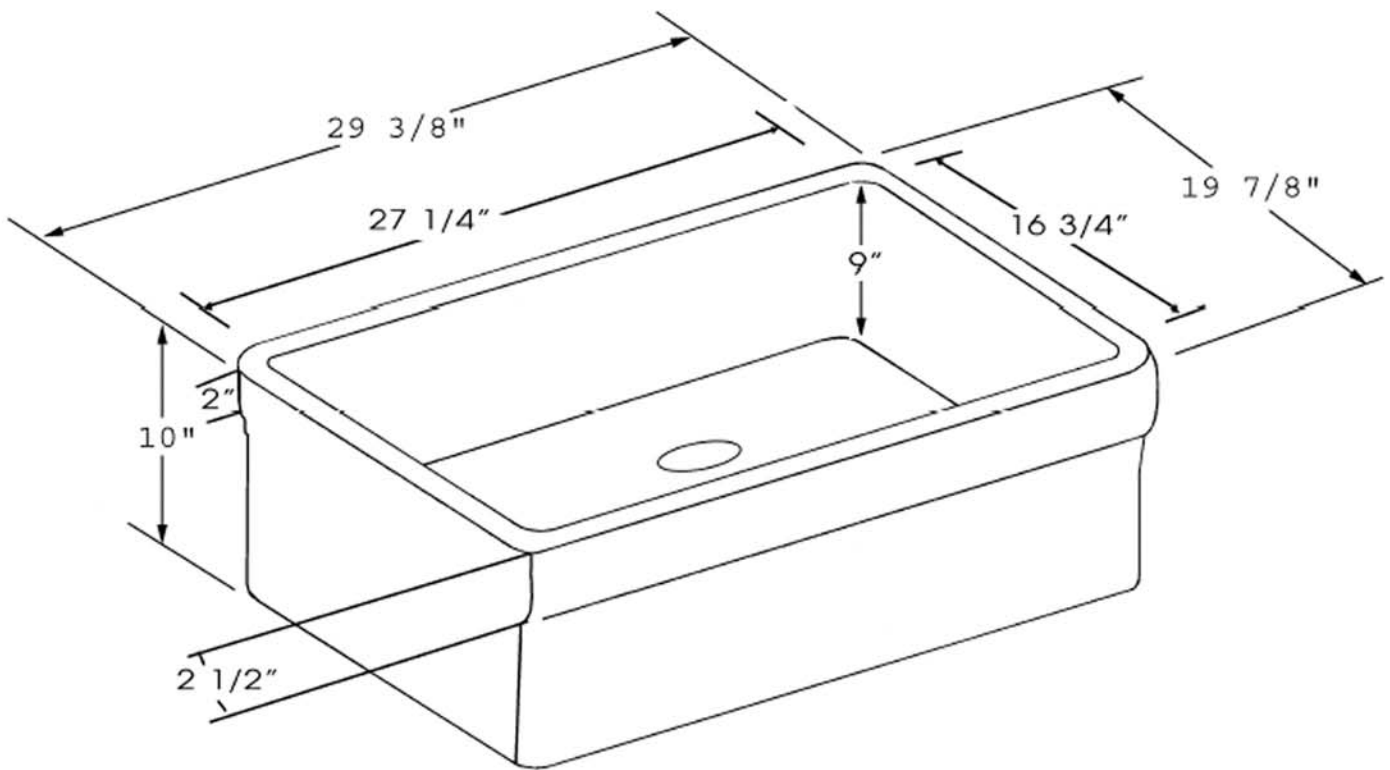

WHITEHAUS COLLECTION®

A Collection of Fine Products

www.whitehauscollection.com

QUATRO ALCOVE

MODEL # WHQ530

Fireclay sinks may have slight variations in size.

We recommend that the sink be on site when cabinets are being manufactured.