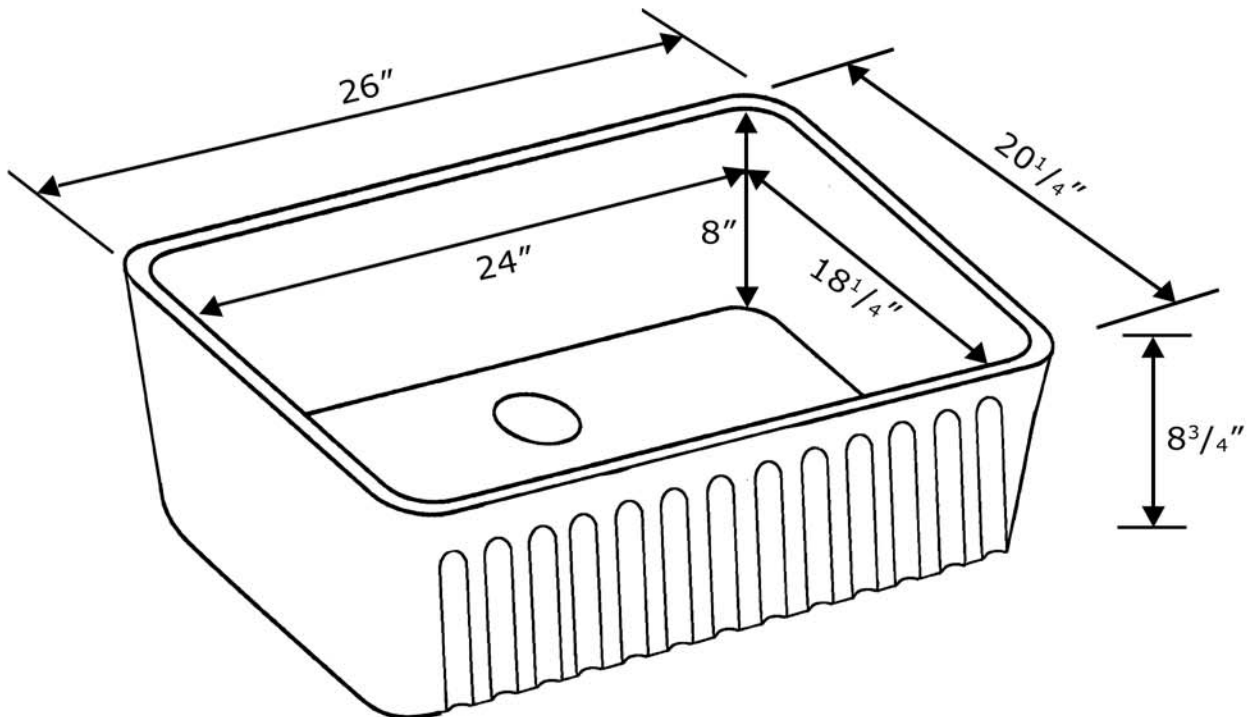

## FARMHAUS FIRECLAY

MODEL # 5010

\* Farmhaus Fireclay sinks may have slight variations in size -  
We recommend that the sink be on site when cabinets are  
being ordered or manufactured.

\* **This sink is not reversible.**