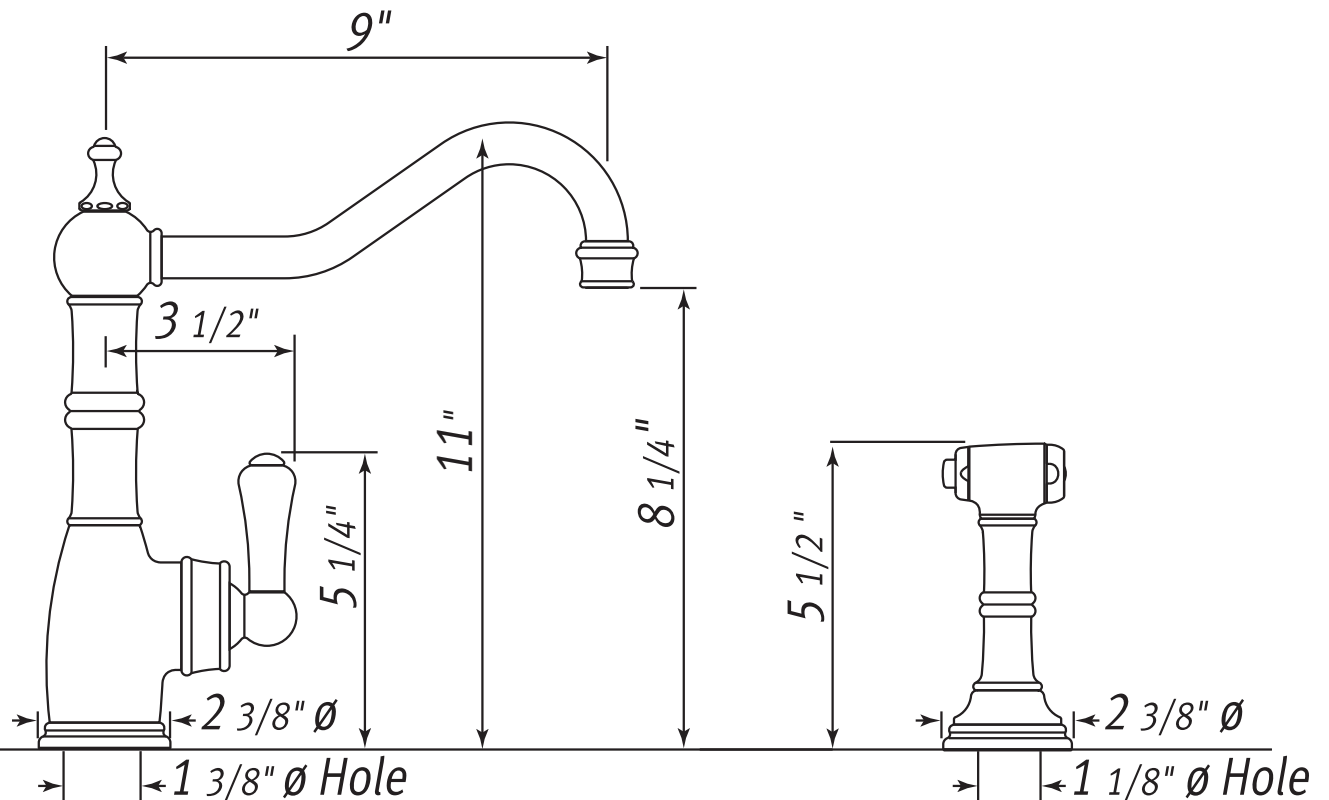

WARRANTY

- Limited Lifetime

Consult your local ROHL showroom for additional information and specifications. For complete warranty details and a list of showrooms, go to www.rohlhome.com.