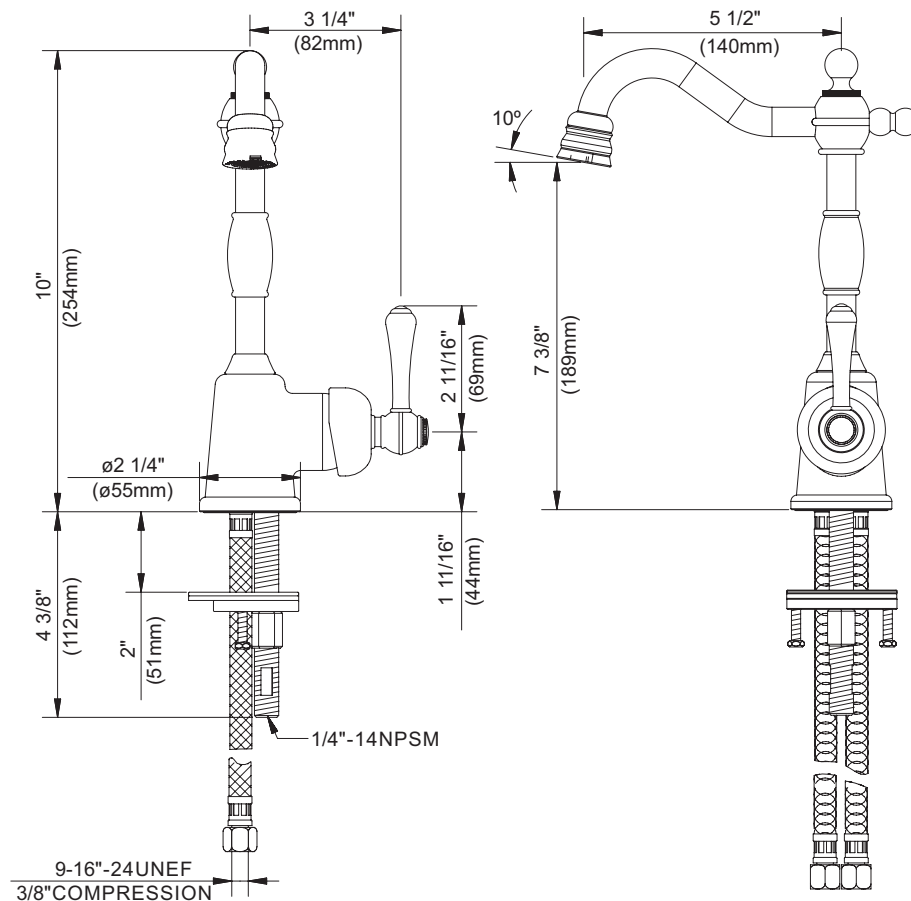

Specific Features: _____ Submitted Model No.: _____

SD153157/03-06.01