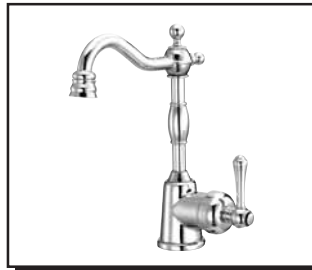

SINGLE HANDLE BAR FAUCET

Description

- Single handle with 10" spout
- Single hole mount

Flow & Valving

- See Chart

Standards

- ASME A112.18.1
- CSA B125
- NSF 61-9
- Listed IAPMO/UPC
- Energy policy act of 1992
- ADA Accessibility Guidelines for Buildings and Facilities - 4.27.4 Controls and Mechanisms

Warranty

Danze faucets are covered by a manufacturer's limited "lifetime" warranty for manufacturing defects.

D153157
Opulence™

Available Colors & Finish

- Chrome
- Antique Copper (AC)
- Satin Black (BS)
- Oil Rub Bronze (RB)
- Stainless Steel (SS)