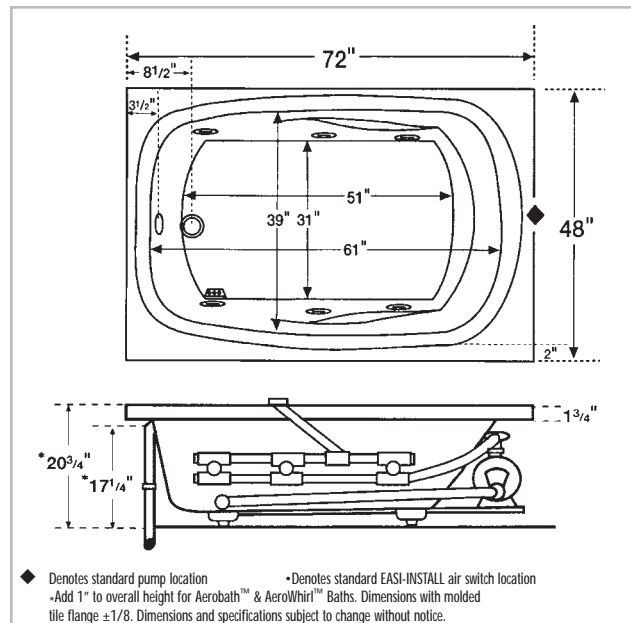

### TOTAL AMOUNT

**DIMENSIONS:** Whirlpool - 72" x 48" x 20-3/4"  
Aerobath - 72" x 48" x 21-3/4"