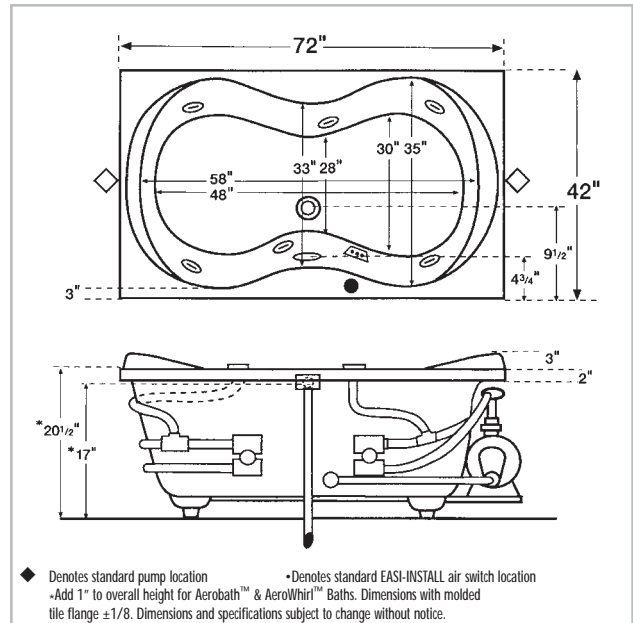

**PUMP & DRAIN LOCATION**

Specify One Pump Location: Standard or Option

Specify One Drain Location: Left or Right

**RUSH CHARGES**

**FREIGHT**

**TOTAL AMOUNT**

**DIMENSIONS:** Whirlpool - 72" x 42" x 20-1/2"  
Aerobath - 72" x 42" x 21-1/2"