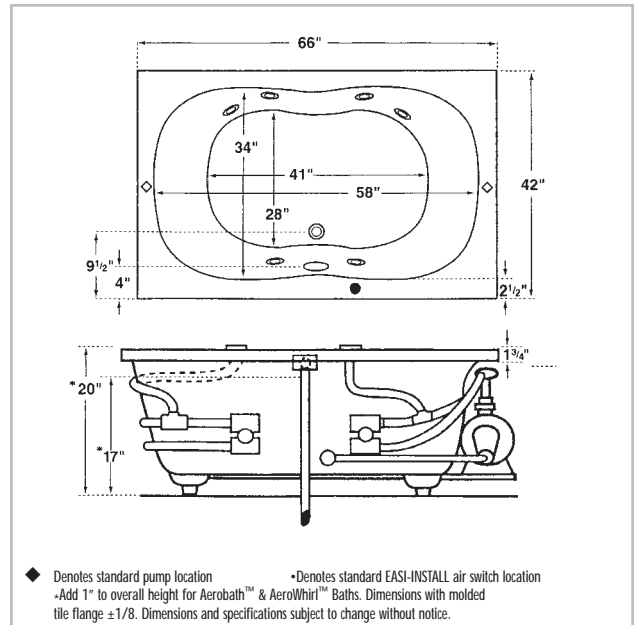

**PUMP & DRAIN LOCATION**

Specify One Pump Location: Standard or Option

Specify One Drain Location: Left or Right

**RUSH CHARGES**

**FREIGHT**

**TOTAL AMOUNT**

**DIMENSIONS:** Whirlpool - 66" x 42" x 20-1/2"  
Aerobath - 66" x 42" x 21-1/2"