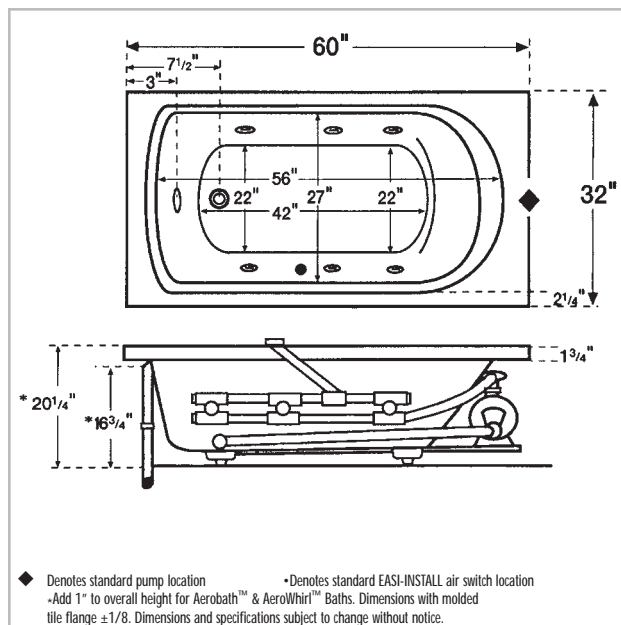

### TOTAL AMOUNT

**DIMENSIONS:** Whirlpool - 60" x 32" x 20-1/4"  
Aerobath - 60" x 32" x 21-1/4"