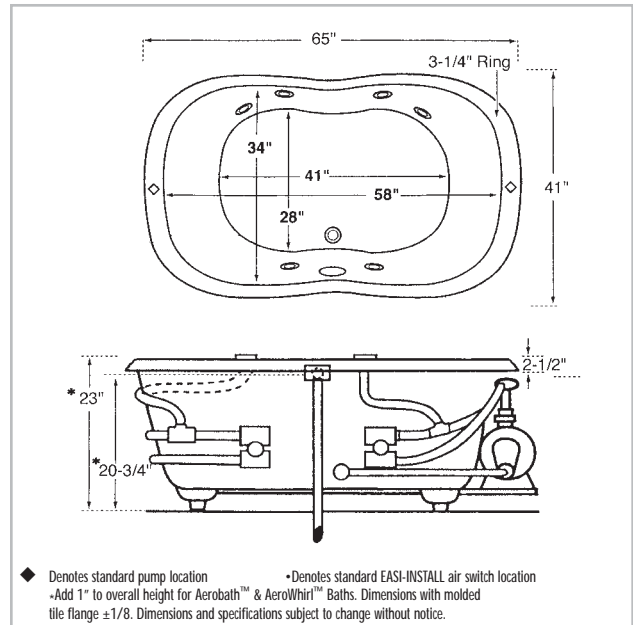

**PUMP & DRAIN LOCATION**

Specify One Pump Location: Standard or Option

Specify One Drain Location: Left or Right

**RUSH CHARGES**

**FREIGHT**

**TOTAL AMOUNT**

**DIMENSIONS:** Whirlpool - 65" x 41" x 23"  
Aerobath - 65" x 41" x 24"