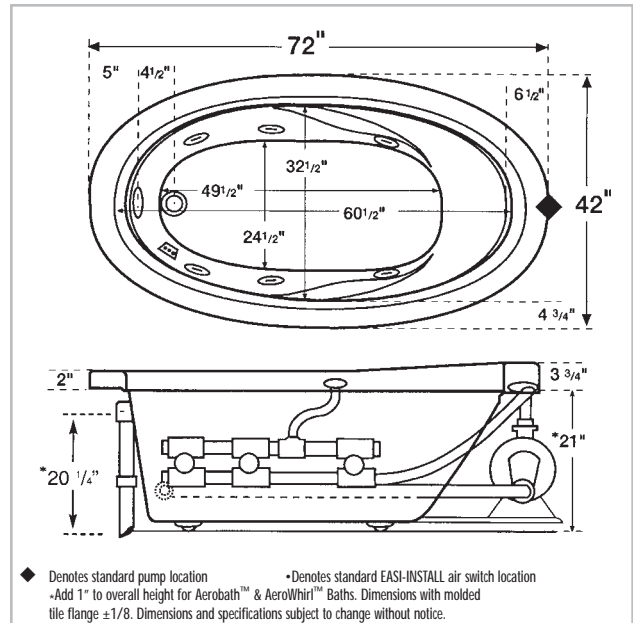

### TOTAL AMOUNT

**DIMENSIONS:** Whirlpool - 72" x 42" x 20-1/4"  
Aerobath - 72" x 42" x 21-1/4"