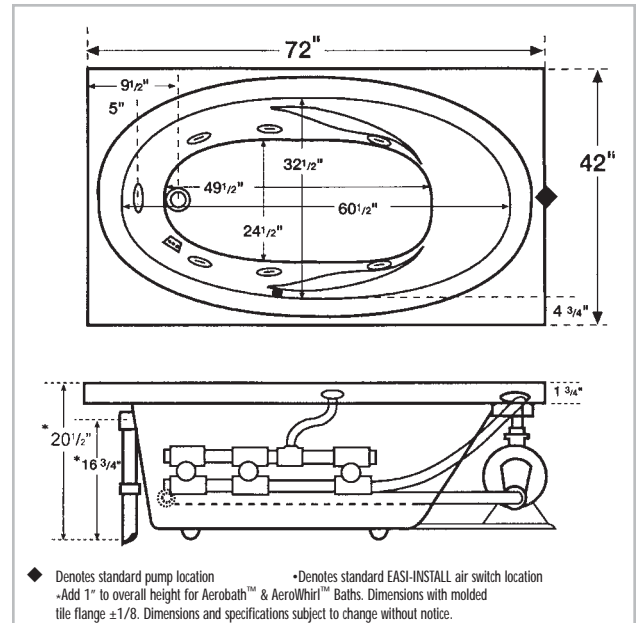

## TOTAL AMOUNT

**DIMENSIONS:** Whirlpool - 72" x 42" x 20-1/2"  
Aerobath - 72" x 42" x 21-1/2"