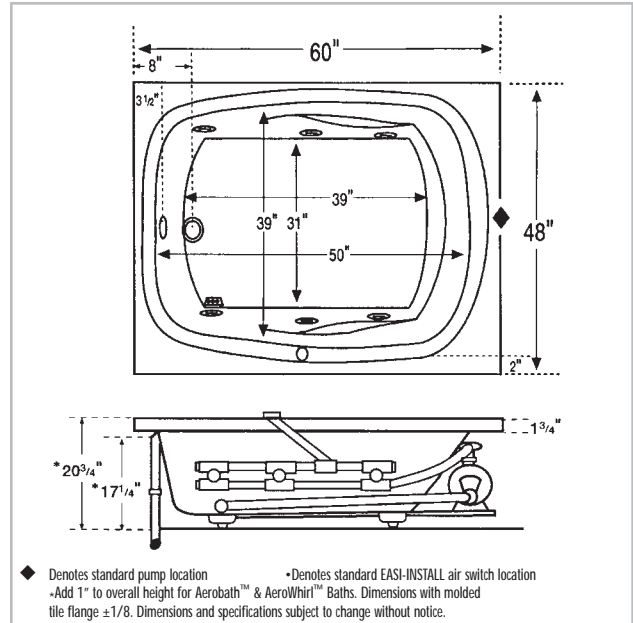

### TOTAL AMOUNT

**DIMENSIONS:** Whirlpool - 60" x 48" x 20-3/4"  
Aerobath - 60" x 48" x 21-3/4"