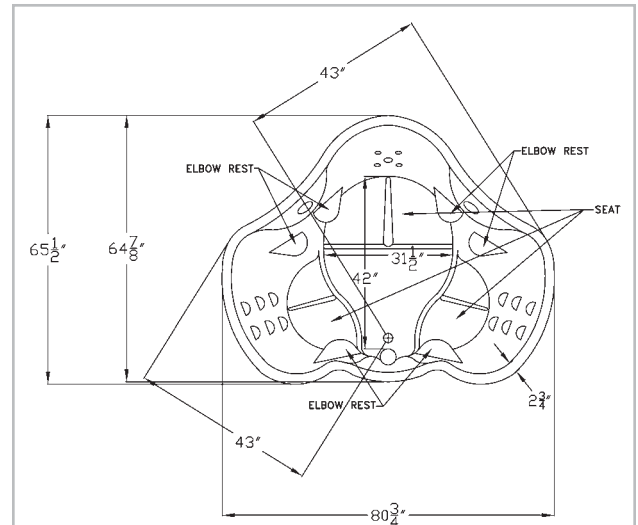

Biscayne Bay

SELECTION

BASE PRICES (Based on Standard Acrylic Colors):

• Whirlpool Bath	N/A
• Soaking Bath	N/A
• Aerobath™	N/A
• AeroWhirl™	$13,295

STANDARD FEATURES:

- 2 Independently controlled Hydro-Massage Pumps, 2 Hp each
- 2 Thermo Wave® non electrical heaters
- 2 Fingertip Controls
- 15 Hydro-Massage Jets
- 24 Hydro-Air Therapy Jets
- Underwater Mood Light
- Cable Operated Drain & Overflow

CUSTOM OPTIONAL ACCESSORIES:

• Special Pastel Acrylic Colors	$200
• Special Bold Acrylic Colors	$245
• Shimmering Metallic Acrylic Colors	$835

ACCENT TRIM: Available, please specify

- Color Coordinated
- Polished Chrome
- Polished Brass
- Satin Nickel

ACCENT DRAINS: Available, please specify

- Polished Chrome, White, Bone, Biscuit
- Polished Brass
- Satin Nickel

OPTIONAL FEATURES:

• Automatic Cleaning System	N/A
• Pulsating Neck Massage	$850

RUSH CHARGES

FREIGHT

TOTAL AMOUNT

DIMENSIONS: AeroWhirl™ - 80-3/4" x 65-1/2" x 28"

DIMENSION FROM FLOOR TO BOTTOM OF LIP - 23 3/4"
DIMENSION FROM FLOOR TO TOP OF DECK - 28"