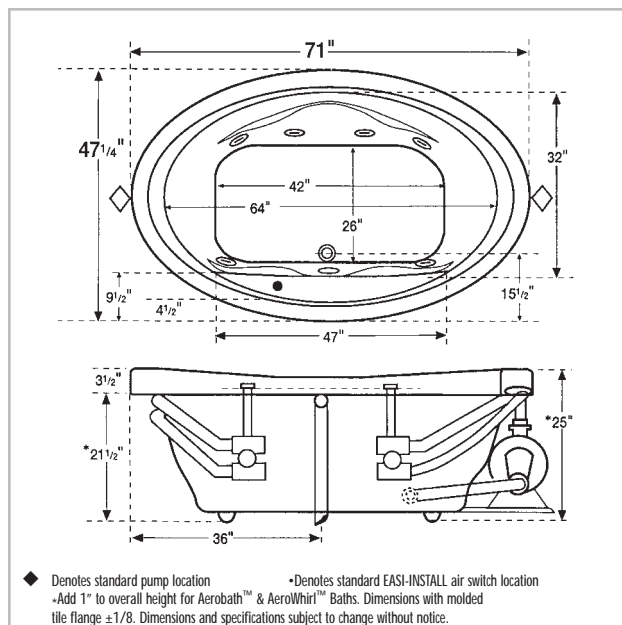

## TOTAL AMOUNT

**DIMENSIONS:** Whirlpool - 71" x 47-1/4" x 25"  
Aerobath - 71" x 47-1/4" x 26"