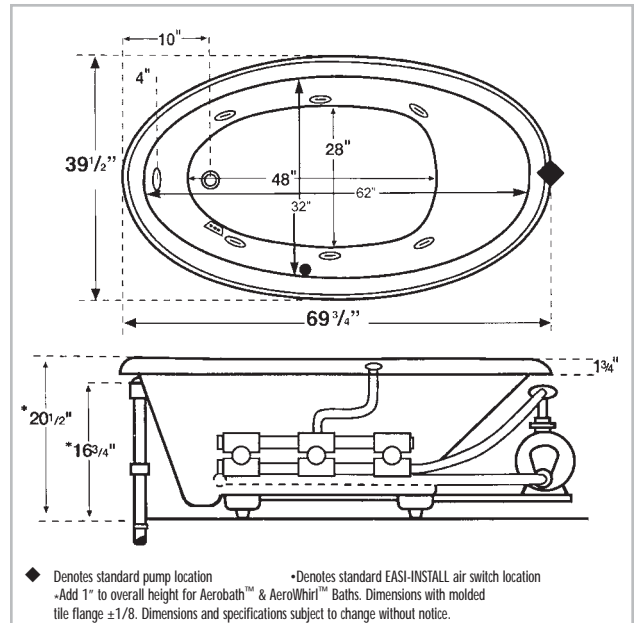

## DIMENSIONS:

Whirlpool - 69-3/4" x 39-1/2" x 20-1/2"

Aerobath - 69-3/4" x 39-1/2" x 21-1/2"