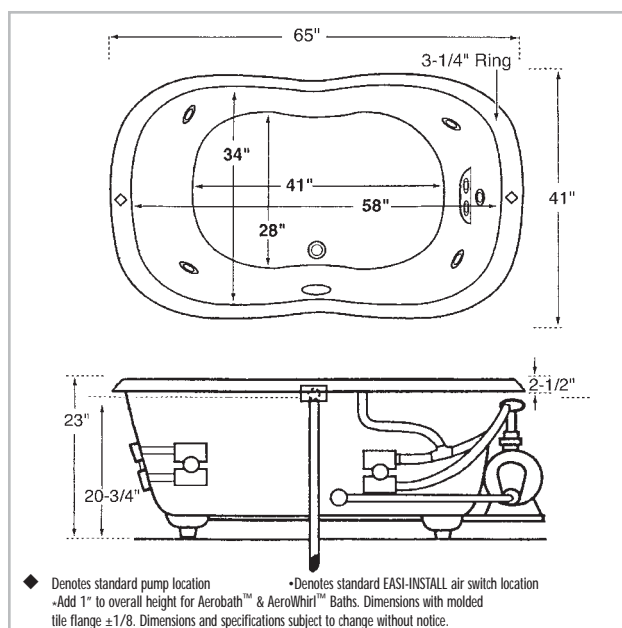

SKIRTS:

• Aventura Skirt (removable panel)	N/A
• Decorative Front Skirt (not mounted)	N/A
• Decorative Front Skirt (mounted)	N/A

ACCENT TRIM:

• Polished Chrome	$185
• Polished Brass	$225
• Satin Nickel	$350

AIR JET COLORS FOR Aerobath & AeroWhirl

Available in: White (WH), Bone (BO), Biscuit (BI), Polished Chrome (PC),

Polished Brass (PB), and Satin Nickel (SN) PLEASE SPECIFY

ACCENT DRAINS:

• Polished Chrome, White, Bone, Biscuit	$170
• Polished Brass	$190
• Satin Nickel	$265

AMERICAN DREAMS LUXURY UPGRADES:

• Option A: Pulsating Back Massage	N/A
• Option B: Pulsating Foot Massage	N/A
• Option C: Pulsating Neck Massage	N/A
• Option D: Deluxe Package (includes A, B & C)	N/A
• Options A/B	N/A
• Options A/C	N/A
• Options B/C	N/A

PUMP & DRAIN LOCATION

Specify One Pump Location: Standard Location Only

Specify One Drain Location: Left or Right

RUSH CHARGES

FREIGHT

TOTAL AMOUNT

DIMENSIONS: Whirlpool - 65" x 41" x 23" Aerobath - 65" x 41" x 24"

COLOR SELECTION LIST:

No Additional Charge	Additional Charge (see list at right)
SELECTION	SELECTION
STANDARD PASTEL ACRYLIC COLORS	SPECIAL PASTEL ACRYLIC COLORS
ALMOND	CAMEL*
BISCUIT	DESERT BLOOM
BONE	FAWN BEIGE
CREME	GREEN ICE
EGGSHELL	ICE GRAY
INNOCENT BLUSH	MEXICAN SAND*
NATURAL	NUTMEG
PLATINUM	SEAFOAM GREEN
ROSE DAWN	
SHELL	SPECIAL BOLD ACRYLIC COLORS
SILVER GRAY	BAVARIAN BLUE
STERLING GRAY	BLACK
WHITE	NAVY
WILD ROSE	ONYX
ZINFANDEL	TIMBERLINE*
	SPECIAL SHIMMERING PEARLESCENT ACRYLIC COLORS
	ALBA PEARLESCENT
	SILVER PEARLESCENT
	BLUE PEARLESCENT

SPECIAL NOTE: Coordinated trim will be offered in the following colors only: WHITE, ALMOND, BONE, NATURAL, CREME, BISCUIT, BLACK, ONYX, INNOCENT BLUSH, ZINFANDEL, STERLING SILVER, ICE GRAY, SILVER GRAY and PLATINUM.
*Acrylic Handrails Not Available