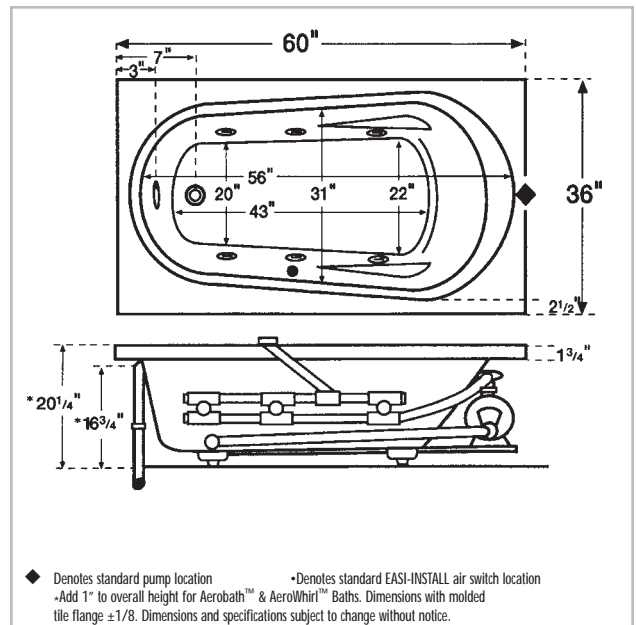

## TOTAL AMOUNT

**DIMENSIONS:** Whirlpool - 60" x 36" x 20-1/4"  
Aerobath - 60" x 36" x 21-1/4"