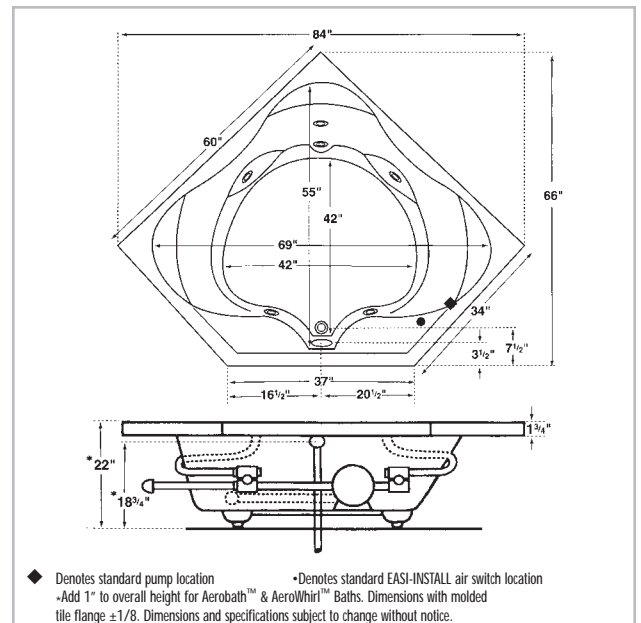

## DIMENSIONS:

Whirlpool - 60" x 60" x 22"

Aerobath - 60" x 60" x 23"