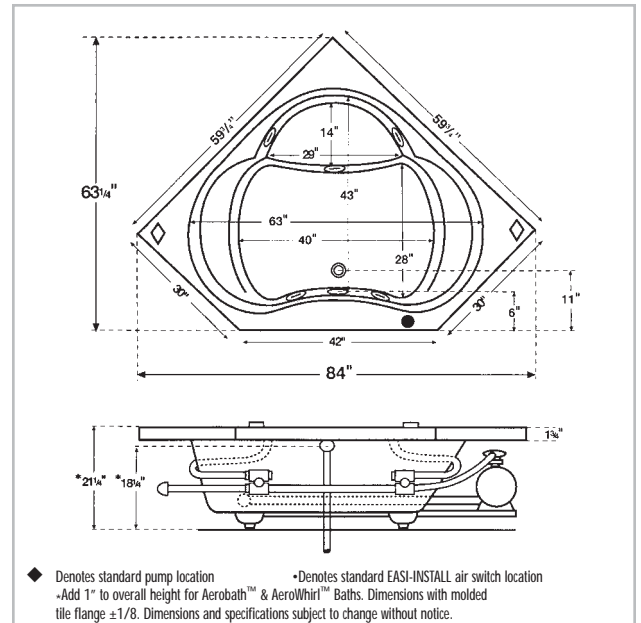

## DIMENSIONS:

Whirlpool - 59-1/4" x 59-1/4" x 21-1/4"

Aerobath - 59-1/4" x 59-1/4" x 22-1/4"