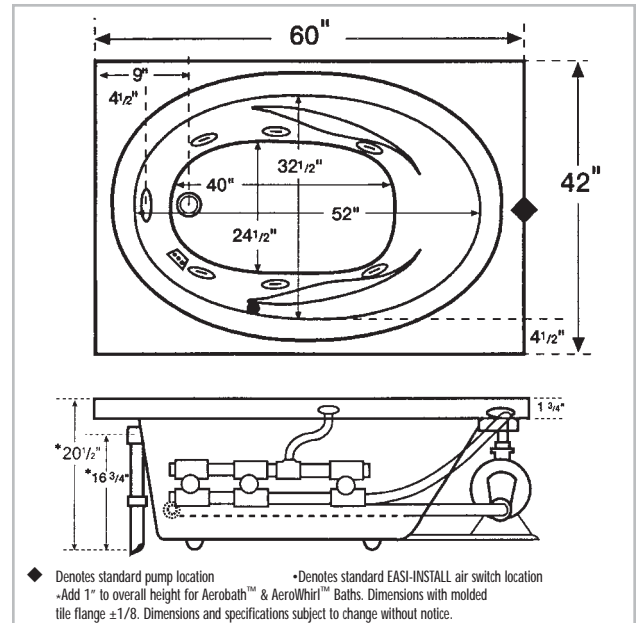

## TOTAL AMOUNT

**DIMENSIONS:** Whirlpool - 60" x 42" x 20-1/2"  
Aerobath - 60" x 42" x 21-1/2"