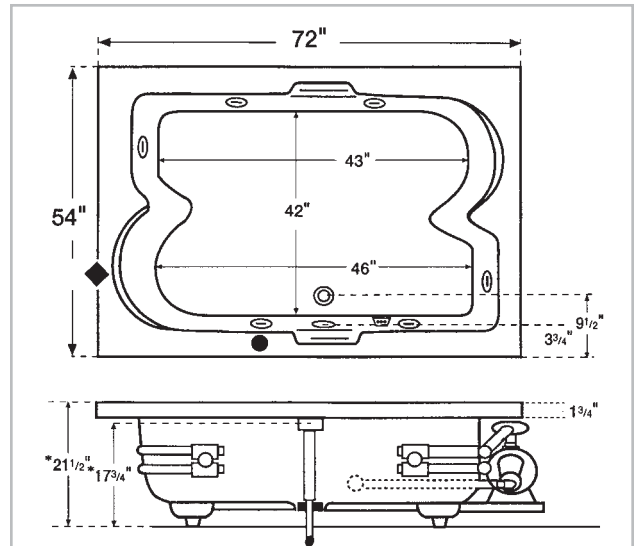

**PUMP & DRAIN LOCATION**

Specify One Pump Location: Standard or Option

Specify One Drain Location: Left or Right

**RUSH CHARGES**

**FREIGHT**

**TOTAL AMOUNT**

**DIMENSIONS:** Whirlpool - 72" x 54" x 21-1/2"  
Aerobath - 72" x 54" x 22-1/2"