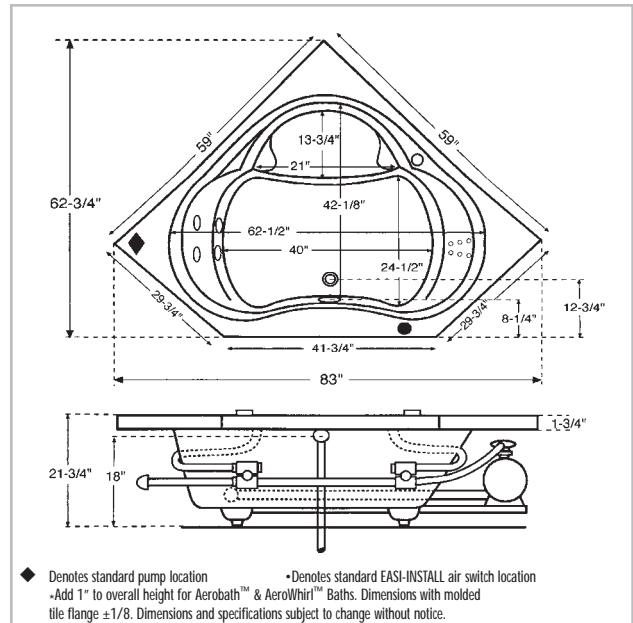

**PUMP & DRAIN LOCATION**

Specify One Pump Location: Left or Right

Specify One Drain Location: Center Only

**RUSH CHARGES**

**FREIGHT**

**TOTAL AMOUNT**

**DIMENSIONS:** Whirlpool - 59" x 59" x 21-3/4"  
Aerobath - 59" x 59" x 22-3/4"