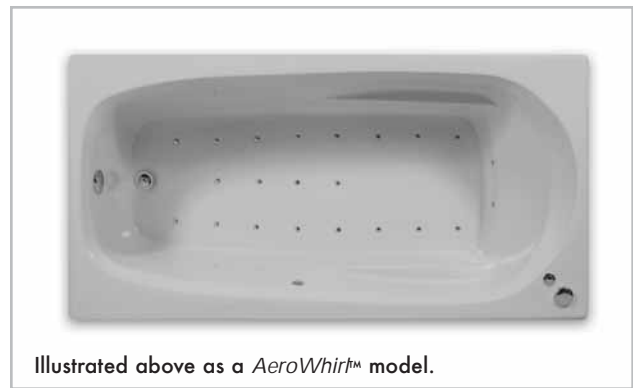

**PUMP & DRAIN LOCATION**

Specify One Pump Location: Standard or Option

Specify One Drain Location: Left or Right

**RUSH CHARGES**

**FREIGHT**

**TOTAL AMOUNT**

**DIMENSIONS:** Whirlpool - 71-3/4" x 36" x 20-1/4"  
Aerobath - 71-3/4" x 36" x 21-1/4"