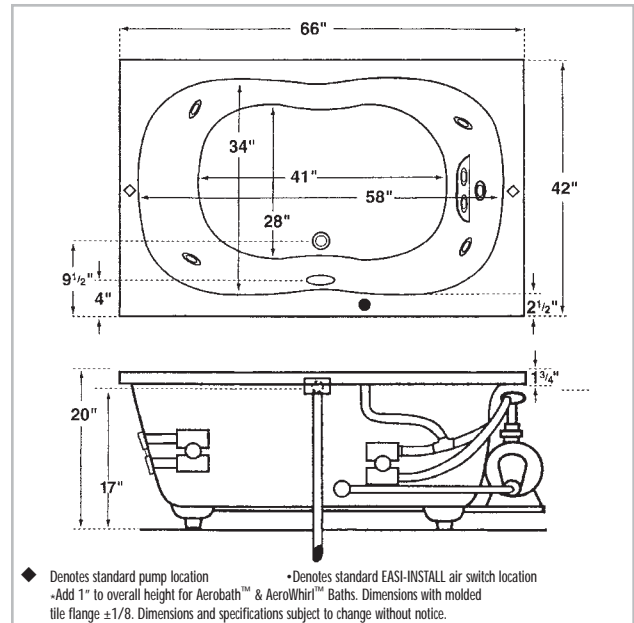

### TOTAL AMOUNT

**DIMENSIONS:** Whirlpool - 66" x 42" x 20"  
Aerobath - 66" x 42" x 21"