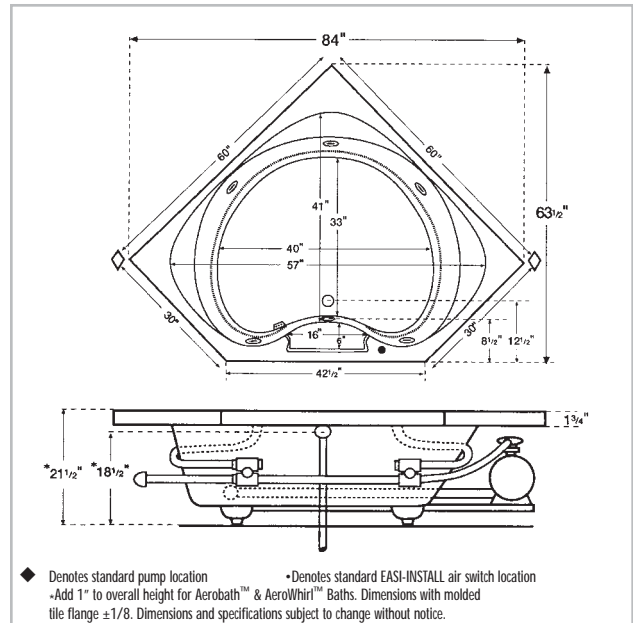

## DIMENSIONS: Whirlpool - 60" x 60" x 21-1/2" Aerobath - 60" x 60" x 22-1/2"