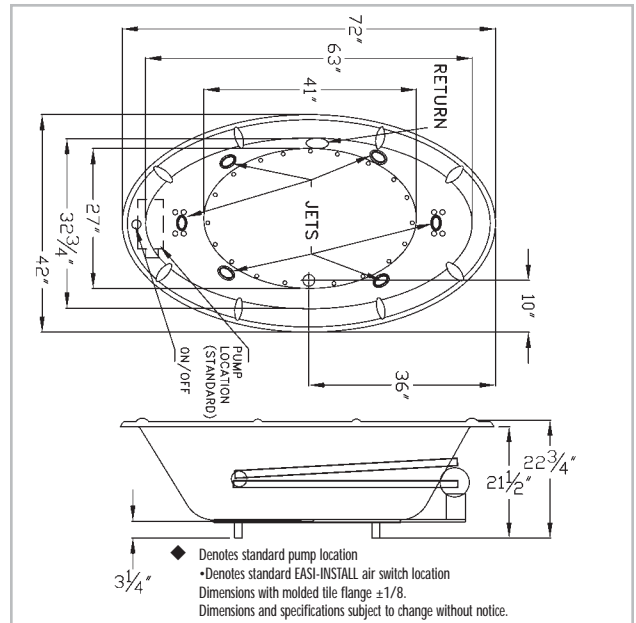

• Special Pastel Acrylic Colors	N/A
• Special Bold Acrylic Colors	N/A
• Shimmering Metallic Acrylic Colors	N/A
• In-Line electric heaters	$355
• Thermo Wave® non electrical heaters	$235
• Ameritouch Control*	$245
• Acrylic nailing flanges for wall installation	N/A
• Acrylic Handrails (single)	N/A
• Bath Lights	$180
• Optional pump placement	$85
• Starburst Color Changing System	$275
• Bath Pillows -12"	$60
• Additional Jets	N/A
• Select-a-Flow variable pump speed	$75
• Ozone Purifying System	$395

SKIRTS:

• Aventura Skirt (removable panel)	N/A
• Decorative Front Skirt (not mounted)	N/A

ACCENT TRIM:

• Polished Chrome	$160
• Polished Brass	$195
• Satin Nickel	$310

AIR JET COLORS FOR LUXURY AeroWhirl

Available in: White (WH), Bone (BO), Biscuit (BI), Polished Chrome (PC), Polished Brass (PB), and Satin Nickel (SN) No additional charge. $0

ACCENT DRAINS:

• Polished Chrome, White, Bone, Biscuit	$150
• Polished Brass	$165
• Satin Nickel	$230

AMERICAN DREAMS LUXURY UPGRADES:

• Option A: Pulsating Back Massage	N/A
• Option B: Pulsating Foot Massage	N/A
• Option C: Pulsating Neck Massage	N/A
• Option D: Deluxe Package (includes A, B & C)	N/A
• Options A/B	N/A
• Options A/C	N/A
• Options B/C	N/A

PUMP & DRAIN LOCATION

Specify One Pump Location: Standard or Option
Specify One Drain Location: Left or Right

RUSH CHARGES

FREIGHT

TOTAL AMOUNT

DIMENSIONS:

AeroWhirl™ - 72" x 42" x 23-3/4"

Soaking Bath - 72" x 42" x 22-3/4"

COLOR SELECTION LIST:

No Additional Charge

SELECTION

Solid Surface CenturyStone®

STANDARD GRANITE COLORS

COTTON SEED
ASHLEY
ALMOND GRANITE
BEACH
DUNE
MINK
VIOLET
COCO

STANDARD SOLID COLORS

WHITE
BISCUIT
BONE
ALMOND