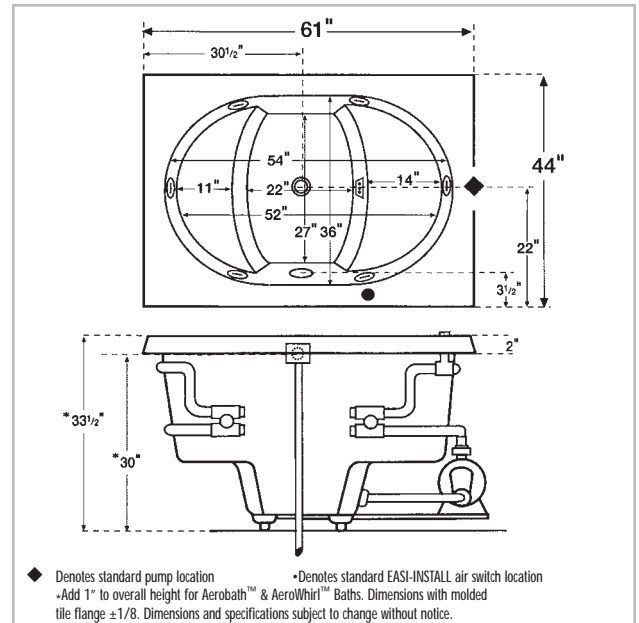

## TOTAL AMOUNT

**DIMENSIONS:** Whirlpool - 61" x 44" x 33-1/2"  
Aerobath - 61" x 44" x 34-1/2"