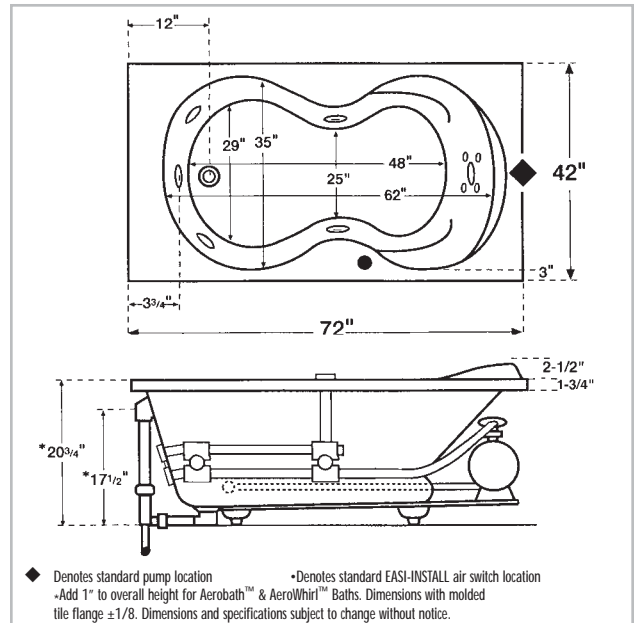

## TOTAL AMOUNT

**DIMENSIONS:** Whirlpool - 72" x 42" x 20-1/2"  
Aerobath - 72" x 42" x 21-1/2"