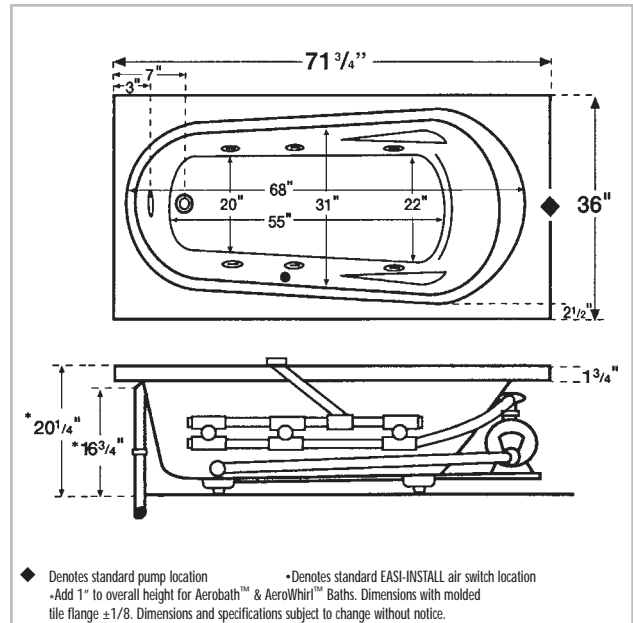

**PUMP & DRAIN LOCATION**

Specify One Pump Location: Standard or Option

Specify One Drain Location: Left or Right

**RUSH CHARGES**

**FREIGHT**

**TOTAL AMOUNT**

**DIMENSIONS:** Whirlpool - 71-3/4" x 36" x 20-1/4"  
Aerobath - 71-3/4" x 36" x 21-1/4"