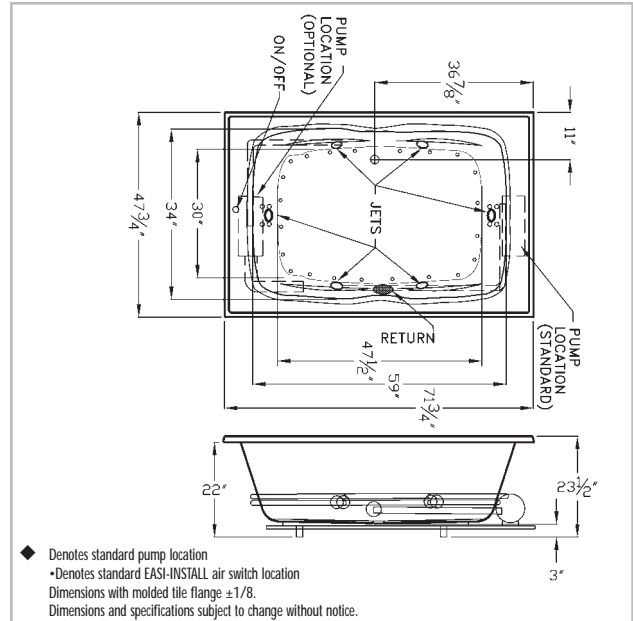

**PUMP & DRAIN LOCATION**

Specify One Pump Location: Standard or Option  
Specify One Drain Location: Left or Right

**RUSH CHARGES**

**FREIGHT**

**TOTAL AMOUNT**

**DIMENSIONS:**

**AeroWhirl™ - 71-3/4" x 47-3/4" x 24-1/2"**  
**Soaking Bath - 71-3/4" x 47-3/4" x 23-1/2"**