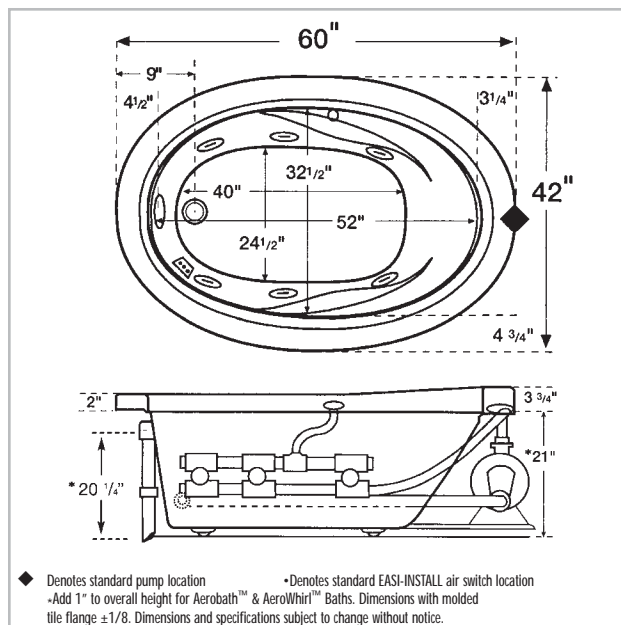

### TOTAL AMOUNT

**DIMENSIONS:** Whirlpool - 60" x 42" x 20-1/4"  
Aerobath - 60" x 42" x 21-1/4"