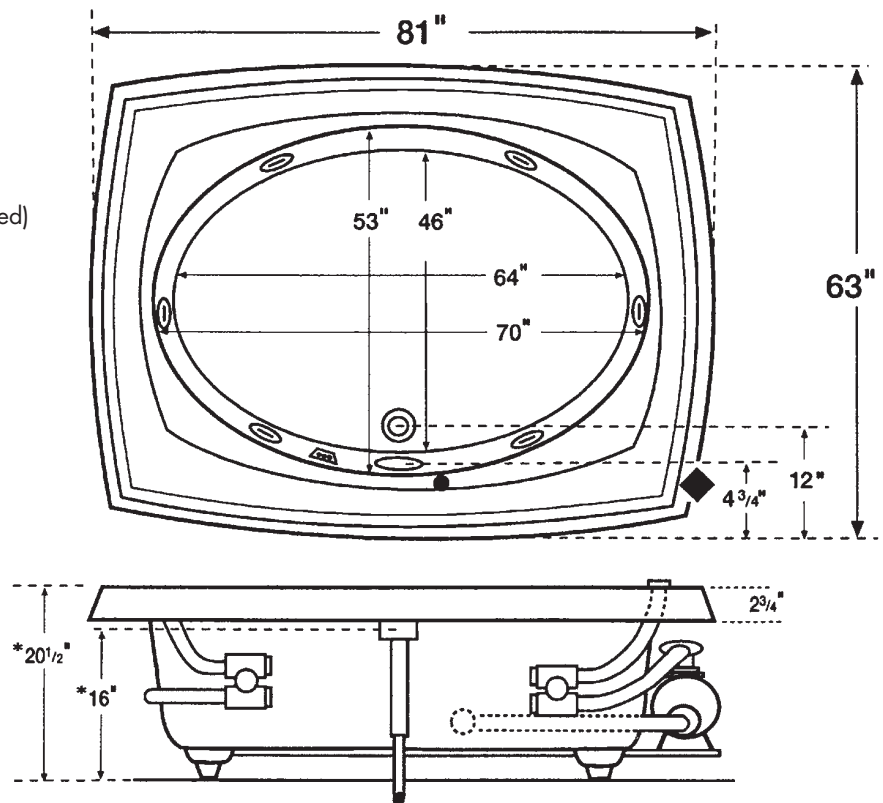

◆ Denotes standard pump location

● Denotes standard EASI-INSTALL air switch location

*Add 1" to overall height for Aerobath™ & Combination Baths. Dimensions with molded tile flange ±1/8.

Dimensions and specifications subject to change without notice. ©American Whirlpool, a division of the Praxis Companies, LLC.

3050 North 29th Court, Hollywood, Florida 33020

Tel: 954-921-4400 • WATS 800-327-1394 • FAX 954-921-4519 • www.americanwhirlpool.com