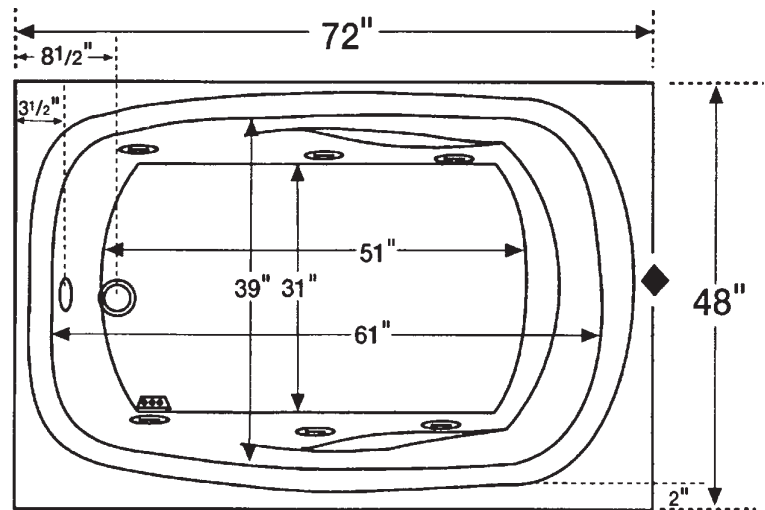

DIMENSIONS:

Whirlpool - 72" x 48" x 20-3/4"

Aerobath - 72" x 48" x 21-3/4"

WEIGHT: Whirlpool - 134 lbs.

Soaking Tub - 110 lbs.

OPERATING LEVEL: 76.3 US gals.

TO OVERFLOW: 128 US gals.

PUMP/MOTOR: U.L. listed, 2 Hp, 115v, 13.5 amp
1 ph, 60hz, self-draining

American Dreams Luxury Upgrades

- Option A: Pulsating Back Massage, (6 pulsating, sequenced micro jets)
- Option B: Pulsating Foot Massage, (4 jets)
- Option C: Pulsating Neck Massage, (2 jets)
- Option D: Deluxe Package includes A, B & C
- Available Luxury Upgrades: Options A, B, C, or D and A/B, A/C, B/C

*Ameritouch is not available with Luxury Upgrades

- AeroWhirl™ is a combination Whirlpool Bath and Aerobath™

◆ Denotes standard pump location

• Denotes standard EASI-INSTALL air switch location

*Add 1" to overall height for Aerobath™ & Combination Baths. Dimensions with molded tile flange ±1/8.