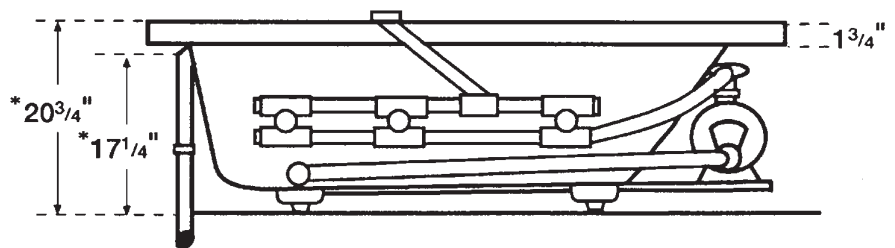

DIMENSIONS:

Whirlpool - 72" x 48" x 20-3/4"

Aerobath - 72" x 48" x 21-3/4"

WEIGHT: Whirlpool - 134 lbs.

Soaking Tub - 110 lbs.

OPERATING LEVEL: 76.3 US gals.

TO OVERFLOW: 128 US gals.

PUMP/MOTOR: U.L. listed, 2 Hp, 115v, 13.5 amp
1 ph, 60hz, self-draining

*Ameritouch is not available with Luxury Upgrades

- AeroWhirl™ is a combination Whirlpool Bath and Aerobath™

◆ Denotes standard pump location

• Denotes standard EASI-INSTALL air switch location

*Add 1" to overall height for Aerobath™ & Combination Baths. Dimensions with molded tile flange ±1/8.