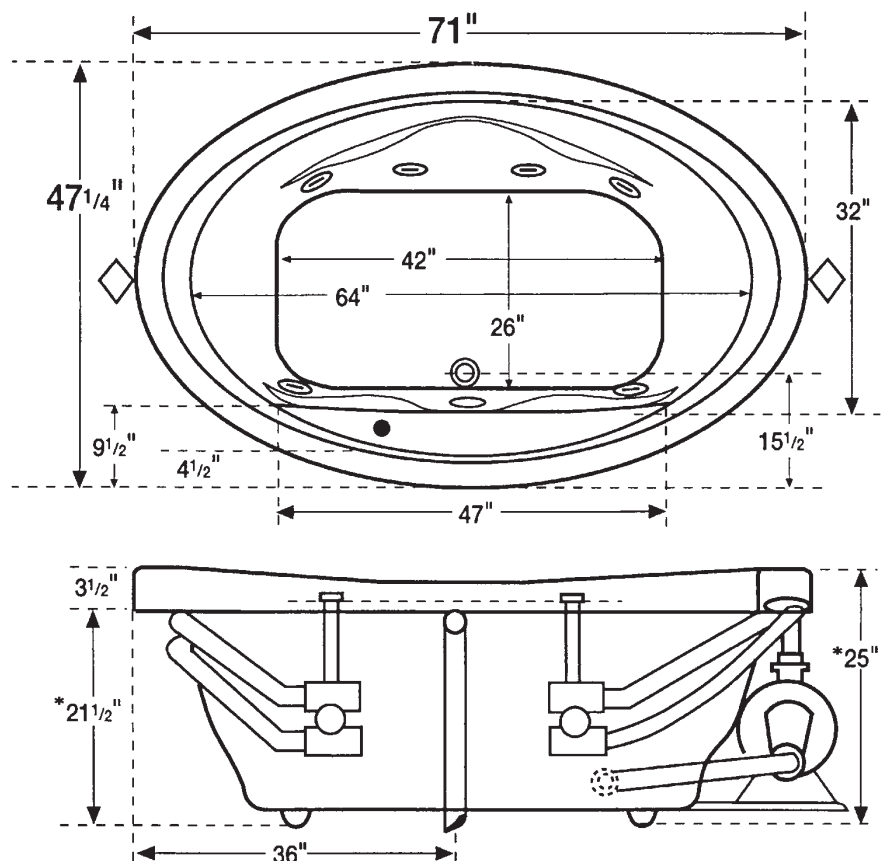

- AeroWhirl™ is a combination Whirlpool Bath and Aerobath™

◆ Denotes standard pump location

● Denotes standard EASI-INSTALL air switch location

*Add 1" to overall height for Aerobath™ & Combination Baths. Dimensions with molded tile flange ±1/8".