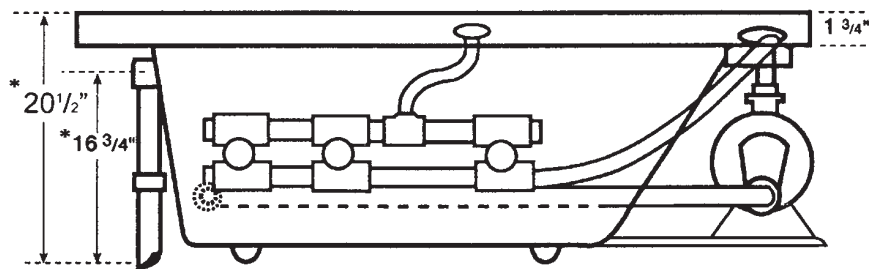

PUMP CONTROL:

- Easi-Install (Installed Air Switch)

PACKAGING:

- Protective disposable installation liner

CUSTOM OPTIONAL ACCESSORIES:

- Special Bold and Pastel Acrylic Colors
- In-Line electric heaters
- Thermo Wave® non electrical heaters
- Ameritouch Control*
- Aventura Skirt
- Decorative Front Skirt
- Acrylic Handrails (pair)
- Acrylic nailing flanges for wall installation
- Accent Trim (see current price list)
- Accent Drains (see current price list)
- Bath Pillows - 12"
- Bath Lights
- Starburst Color Changing System
- Optional pump placement
- Additional Jets
- Select-a-Flow variable pump speed
- Ozone Purifying System

*Ameritouch is not available with Luxury Upgrades

- **AeroWhirl™** is a combination Whirlpool Bath and Aerobath™

◆ Denotes standard pump location

● Denotes standard EASI-INSTALL air switch location

*Add 1" to overall height for Aerobath™ & Combination Baths. Dimensions with molded tile flange ±1/8.