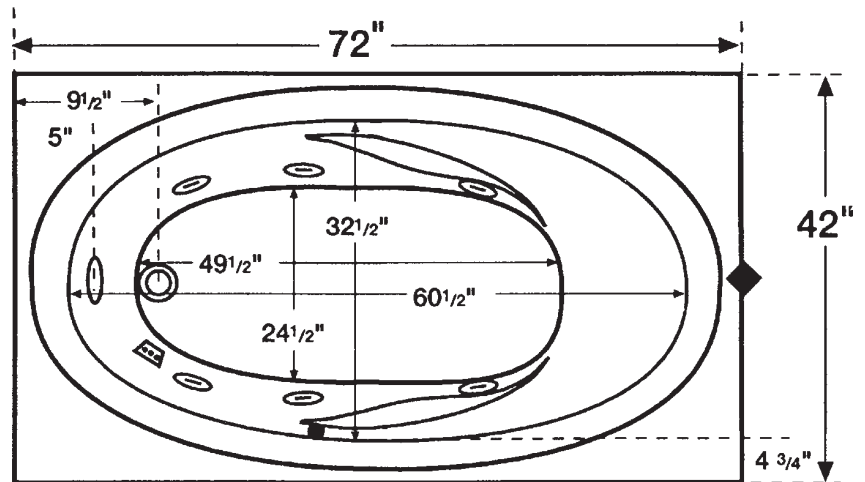

Tahitian 6 7242

- Whirlpool Bath
- Soaking Bath
- Aerobath™
- AeroWhirl™

DIMENSIONS:

Whirlpool - 72" x 42" x 20-1/2"

Aerobath - 72" x 42" x 21-1/2"

WEIGHT: Whirlpool - 130 lbs.

Soaking Tub - 106 lbs.

OPERATING LEVEL: 71.10 US gals.

*Ameritouch is not available with Luxury Upgrades

- **AeroWhirl™** is a combination Whirlpool Bath and Aerobath™

◆ Denotes standard pump location

● Denotes standard EASI-INSTALL air switch location

*Add 1" to overall height for Aerobath™ & Combination Baths. Dimensions with molded tile flange ±1/8.