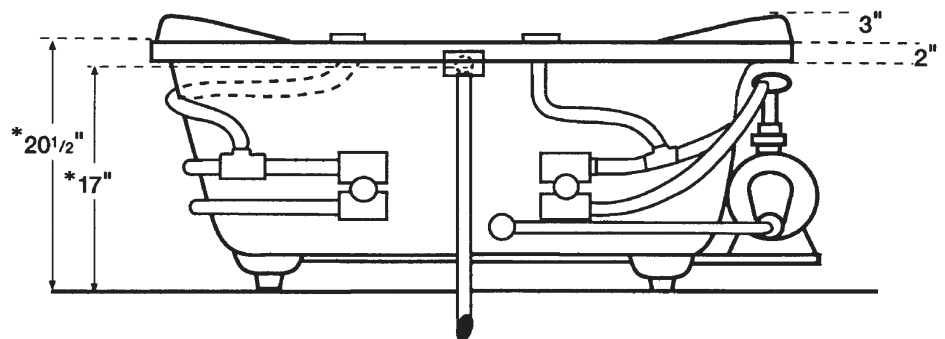

PUMP CONTROL:

- Easi-Install (Installed Air Switch)

PACKAGING:

- Protective disposable installation liner

CUSTOM OPTIONAL ACCESSORIES:

- Special Bold and Pastel Acrylic Colors
- In-Line electric heaters
- Thermo Wave® non electrical heaters
- Ameritouch Control*
- Aventura Skirt
- Decorative Front Skirt
- Acrylic Handrails (pair)
- Accent Trim (see current price list)
- Accent Drains (see current price list)
- Bath Pillows - 12"
- Bath Lights
- Starburst Color Changing System
- Optional pump placement
- Additional Jets
- Select-a-Flow variable pump speed
- Ozone Purifying System

- AeroWhirl™ is a combination Whirlpool Bath and Aerobath™

◆ Denotes standard pump location

● Denotes standard EASI-INSTALL air switch location

*Add 1" to overall height for Aerobath™ & Combination Baths. Dimensions with molded tile flange ±1/8".