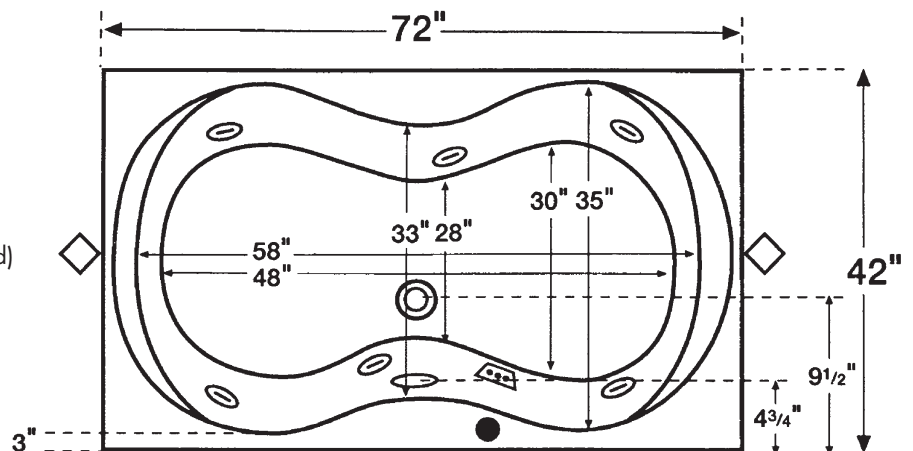

- AeroWhirl™ is a combination Whirlpool Bath and Aerobath™

◆ Denotes standard pump location

● Denotes standard EASI-INSTALL air switch location

*Add 1" to overall height for Aerobath™ & Combination Baths. Dimensions with molded tile flange ±1/8".