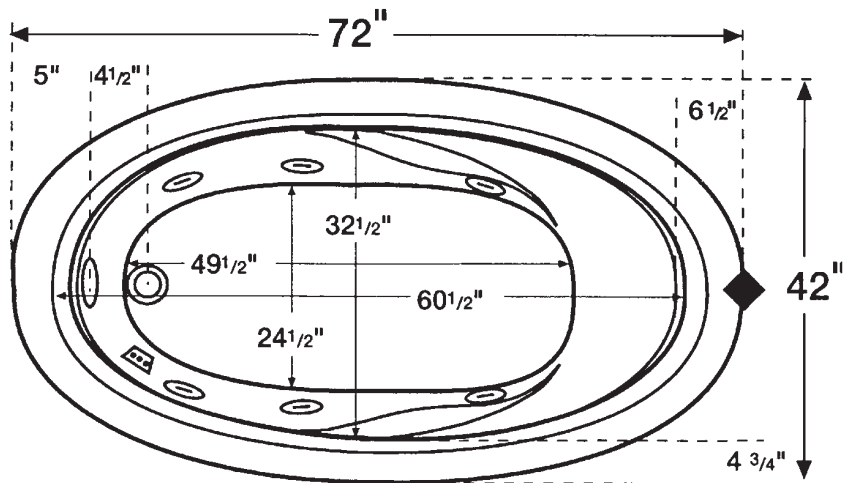

American Dreams Luxury Upgrades

- Option A: Pulsating Back Massage, (6 pulsating, sequenced micro jets)
- Option B: Pulsating Foot Massage, (4 jets)
- Option C: Pulsating Neck Massage, (2 jets)
- Option D: Deluxe Package includes A, B & C
- Available Luxury Upgrades: Options A, B, C, or D and A/B, A/C, B/C

*Ameritouch is not available with Luxury Upgrades

- **AeroWhirl™** is a combination Whirlpool Bath and Aerobath™

◆ Denotes standard pump location

● Denotes standard EASI-INSTALL air switch location

*Add 1" to overall height for Aerobath™ & Combination Baths. Dimensions with molded tile flange ±1/8.