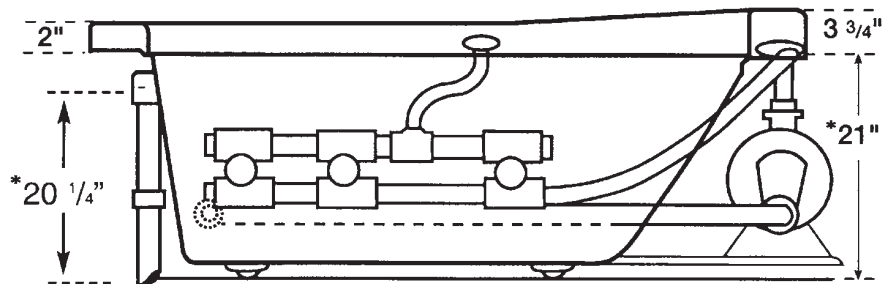

*Ameritouch is not available with Luxury Upgrades

- **AeroWhirl™** is a combination Whirlpool Bath and Aerobath™

◆ Denotes standard pump location

● Denotes standard EASI-INSTALL air switch location

*Add 1" to overall height for Aerobath™ & Combination Baths. Dimensions with molded tile flange ±1/8.