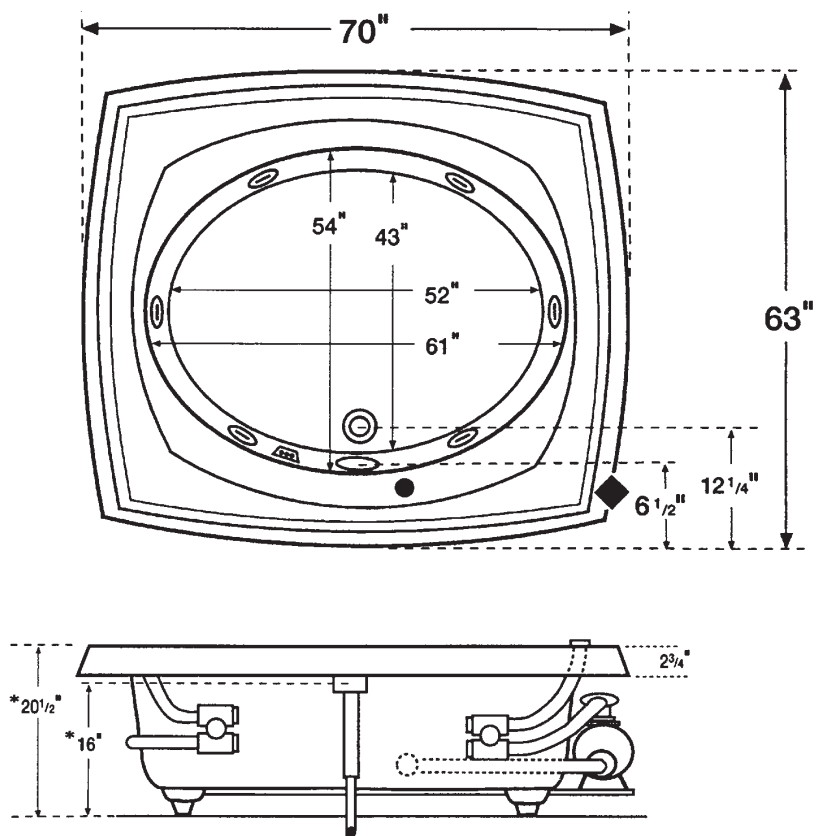

◆ Denotes standard pump location

• Denotes standard EASI-INSTALL air switch location

*Add 1" to overall height for Aerobath™ & Combination Baths. Dimensions with molded tile flange ±1/8.

Dimensions and specifications subject to change without notice. ©American Whirlpool, a division of the Praxis Companies, LLC.

3050 North 29th Court, Hollywood, Florida 33020

Tel: 954-921-4400 • WATS 800-327-1394 • FAX 954-921-4519 • www.americanwhirlpool.com