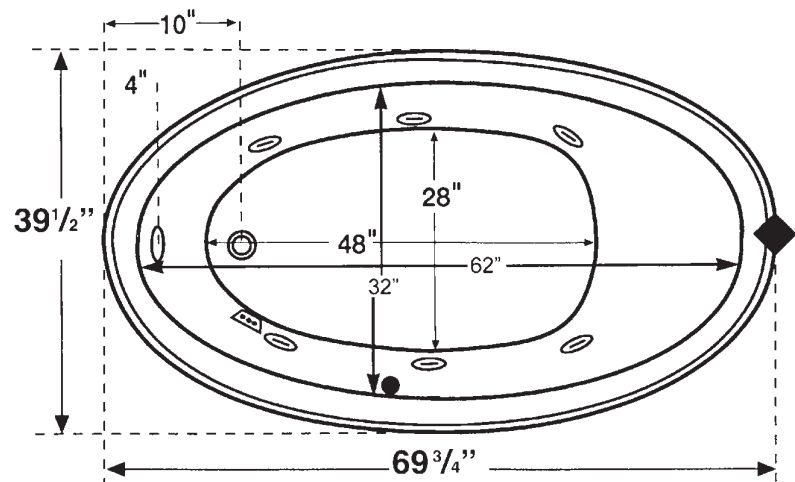

◆ Denotes standard pump location

• Denotes standard EASI-INSTALL air switch location

*Add 1" to overall height for Aerobath™ & Combination Baths. Dimensions with molded tile flange ±1/8".

Dimensions and specifications subject to change without notice. ©American Whirlpool, a division of the Praxis Companies, LLC.

3050 North 29th Court, Hollywood, Florida 33020

Tel: 954-921-4400 • WATS 800-327-1394 • FAX 954-921-4519 • www.americanwhirlpool.com