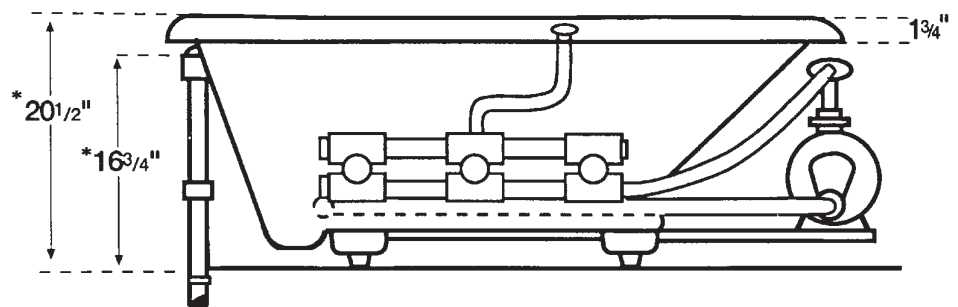

\*Ameritouch is not available with Luxury Upgrades

- **AeroWhirl™** is a combination Whirlpool Bath and Aerobath™

◆ Denotes standard pump location

• Denotes standard EASI-INSTALL air switch location

\*Add 1" to overall height for Aerobath™ & Combination Baths. Dimensions with molded tile flange ±1/8".