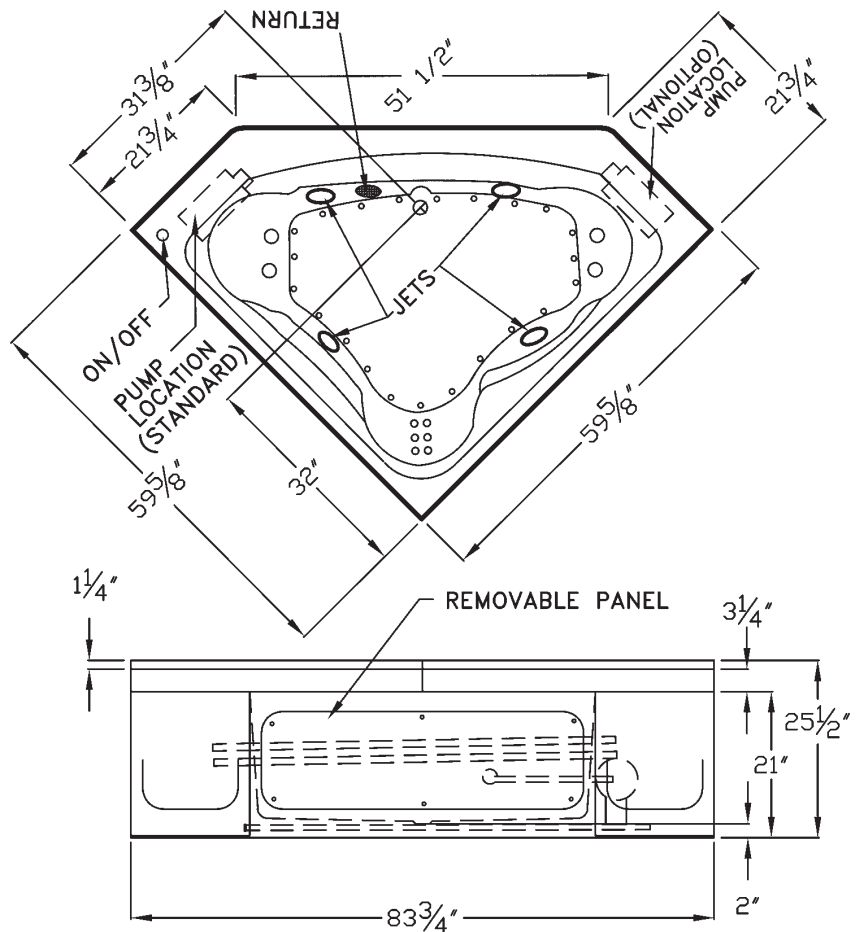

◆ Denotes standard pump location
Dimensions with molded tile flange ±1/8".
Dimensions and specifications subject to change without notice. ©American Whirlpool, a division of the Praxis Companies, LLC.

● Denotes standard EASI-INSTALL air switch location