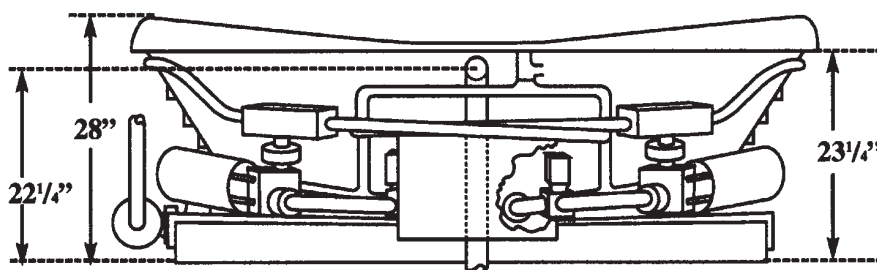

Dimensions and specifications subject to change without notice. ©American Whirlpool, a division of the Praxis Companies, LLC.