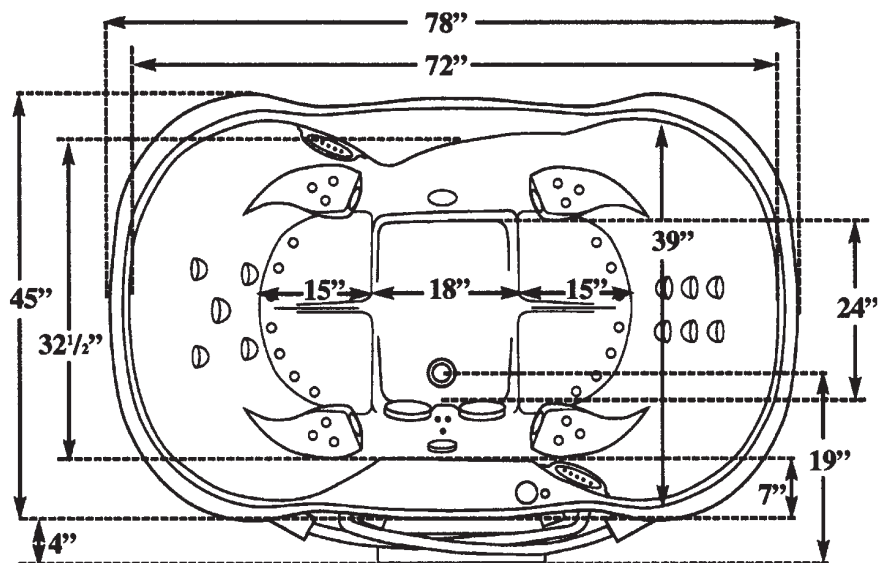

Dimensions and specifications subject to change without notice. ©American Whirlpool, a division of the Praxis Companies, LLC.