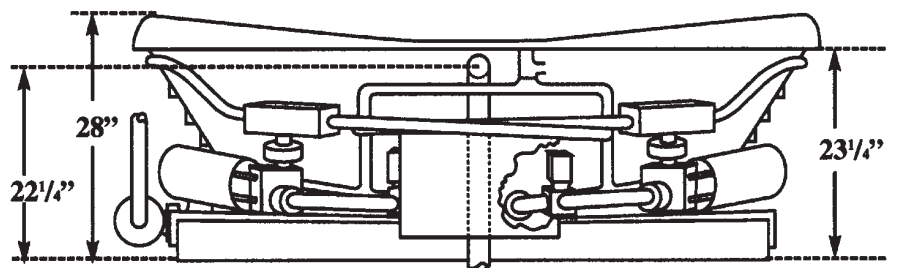

Dimensions and specifications subject to change without notice. ©American Whirlpool, a division of the Praxis Companies, LLC.