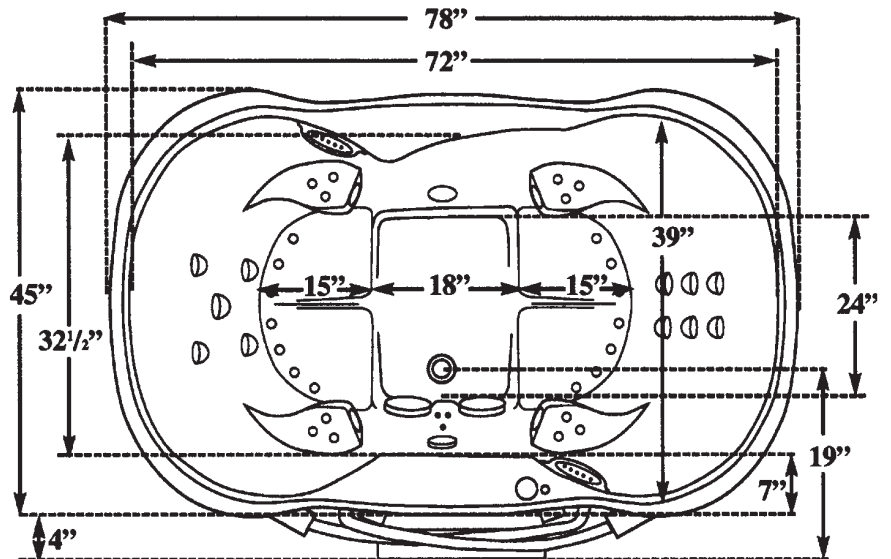

Dimensions and specifications subject to change without notice. ©American Whirlpool, a division of the Praxis Companies, LLC.