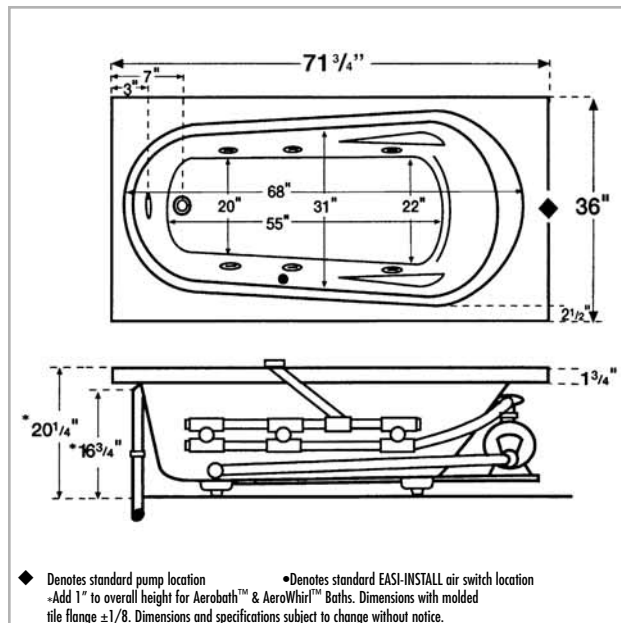

PUMP & DRAIN LOCATION

Specify One Pump Location: Standard or Option

Specify One Drain Location: Left or Right

RUSH CHARGES

FREIGHT

TOTAL AMOUNT

DIMENSIONS: Whirlpool - 71-3/4" x 36" x 20-1/4"
Aerobath - 71-3/4" x 36" x 21-1/4"