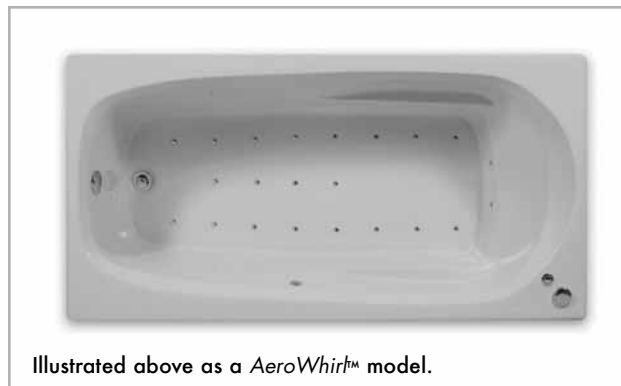

AMERICAN DREAMS LUXURY UPGRADES:

• Option A: Pulsating Back Massage	\$1,295
• Option B: Pulsating Foot Massage	\$975
• Option C: Pulsating Neck Massage	\$975
• Option D: Deluxe Package (includes A, B & C)	\$1,775
• Options A/B	\$1,650
• Options A/C	\$1,650
• Options B/C	\$1,350

PUMP & DRAIN LOCATION

Specify One Pump Location: Standard or Option

Specify One Drain Location: Left or Right

RUSH CHARGES

FREIGHT

TOTAL AMOUNT

DIMENSIONS: Whirlpool - 71-3/4" x 36" x 20-1/4"
Aerobath - 71-3/4" x 36" x 21-1/4"