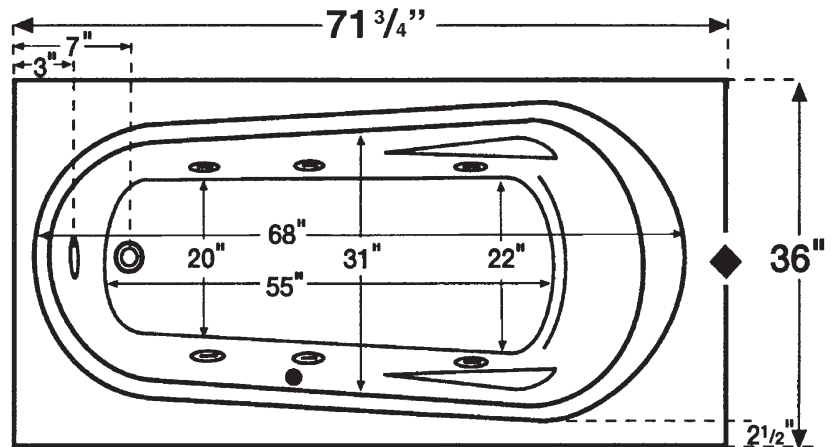

The St. Croix 6 7236 below as an Aerobath™ in Almond.

PRODUCT SPECIFICATIONS

St. Croix 6 7236

- Whirlpool Bath
- Soaking Bath
- Aerobath™
- AeroWhirl™

DIMENSIONS:

Whirlpool - 71-3/4" x 36" x 20-1/4"
Aerobath - 71-3/4" x 36" x 21-1/4"

*Ameritouch is not available with Luxury Upgrades

- AeroWhirl™ is a combination Whirlpool Bath and Aerobath™

◆ Denotes standard pump location

● Denotes standard EASI-INSTALL air switch location

*Add 1" to overall height for Aerobath™ & Combination Baths. Dimensions with molded tile flange ±1/8".

PUMP & DRAIN LOCATION

Specify One Pump Location: Standard or Option

Specify One Drain Location: Left or Right

RUSH CHARGES

FREIGHT

TOTAL AMOUNT

DIMENSIONS: Whirlpool - 71-3/4" x 36" x 20-1/4"
Aerobath - 71-3/4" x 36" x 21-1/4"