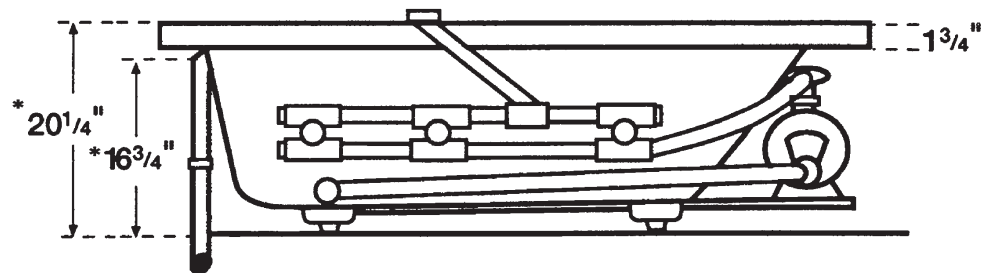

*Ameritouch is not available with Luxury Upgrades

- AeroWhirl™ is a combination Whirlpool Bath and Aerobath™

◆ Denotes standard pump location

● Denotes standard EASI-INSTALL air switch location

*Add 1" to overall height for Aerobath™ & Combination Baths. Dimensions with molded tile flange ±1/8".