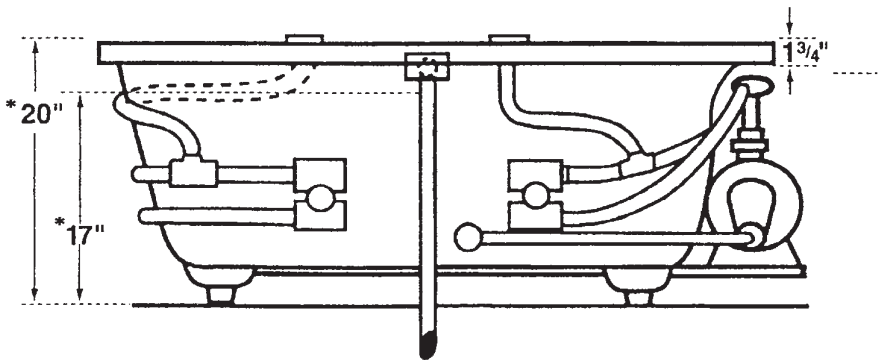

- **AeroWhirl™** is a combination Whirlpool Bath and Aerobath™

DIMENSIONS: Whirlpool - 66" x 42" x 20"
Aerobath - 66" x 42" x 21"

WEIGHT: Whirlpool - 175 lbs.
Soaking Tub - 155 lbs.

OPERATING LEVEL: 62 US gals.

PUMP CONTROL:

- Easi-Install (Installed Air Switch)

PACKAGING:

- Protective disposable installation liner

CUSTOM OPTIONAL ACCESSORIES:

- Special Bold and Pastel Acrylic Colors
- In-Line electric heaters
- Thermo Wave® non electrical heaters
- Ameritouch Control*
- Aventura Skirt
- Decorative Front Skirt
- Acrylic Handrails (pair)
- Acrylic nailing flanges for wall installation
- Accent Trim (see current price list)
- Accent Drains (see current price list)
- Bath Pillows - 12"
- Bath Lights
- Starburst Color Changing System
- Optional pump placement
- Additional Jets
- Select-a-Flow variable pump speed
- Ozone Purifying System

◆ Denotes standard pump location • Denotes standard EASI-INSTALL air switch location
*Add 1" to overall height for Aerobath™ & Combination Baths. Dimensions with molded tile flange ±1/8".
Dimensions and specifications subject to change without notice. ©American Whirlpool, a division of the Praxis Companies, LLC.