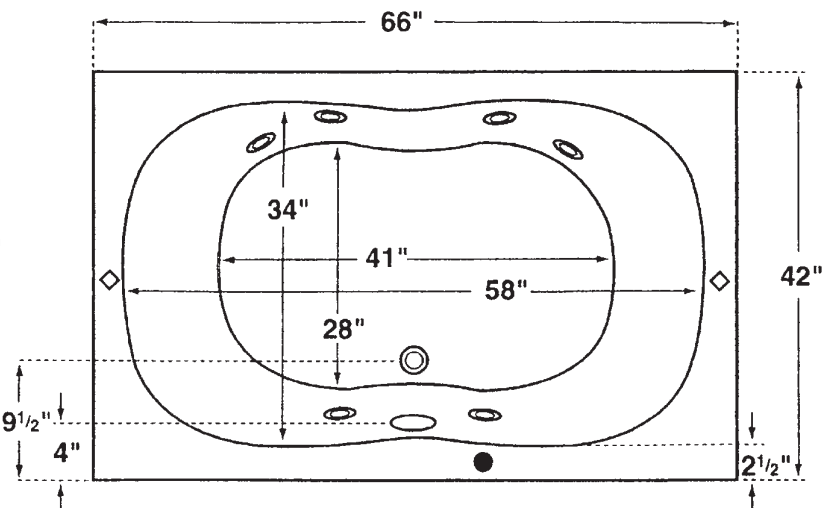

- **AeroWhirl™** is a combination Whirlpool Bath and Aerobath™

DIMENSIONS: Whirlpool - 66" x 42" x 20"
Aerobath - 66" x 42" x 21"

WEIGHT: Whirlpool - 175 lbs.
Soaking Tub - 155 lbs.

OPERATING LEVEL: 62 US gals.

◆ Denotes standard pump location • Denotes standard EASI-INSTALL air switch location
*Add 1" to overall height for Aerobath™ & Combination Baths. Dimensions with molded tile flange ±1/8".
Dimensions and specifications subject to change without notice. ©American Whirlpool, a division of the Praxis Companies, LLC.