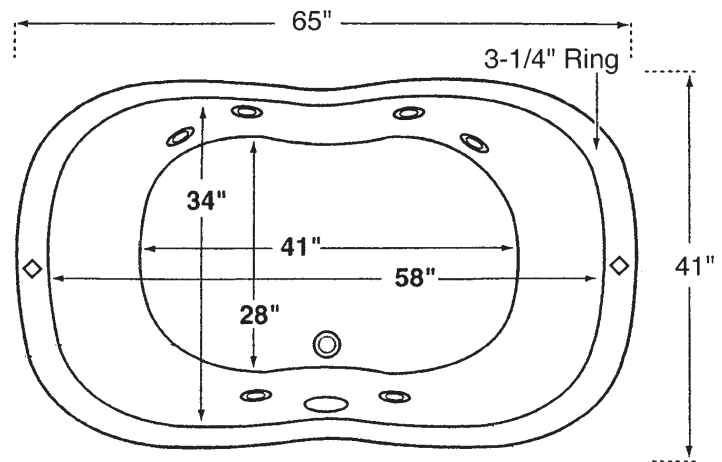

The Floridian 6642 below as a whirlpool bath in White.

PRODUCT SPECIFICATIONS

Floridian 6642

- Whirlpool Bath
- Soaking Bath
- Aerobath™
- AeroWhirl™

DIMENSIONS: Whirlpool - 65" x 41" x 23"
Aerobath - 65" x 41" x 24"

WEIGHT: Whirlpool - 175 lbs.
Soaking Tub - 151 lbs.

OPERATING LEVEL: 62 US gals.

TO OVERFLOW: 79 US gals.

PUMP/MOTOR: U.L. listed, 2 Hp, 115v, 13.5 amp
1 ph, 60hz, self-draining

SLOPE TO DRAIN: 1/4" per Ft.

- AeroWhirl™ is a combination Whirlpool Bath and Aerobath™

◆ Denotes standard pump location

• Denotes standard EASI-INSTALL air switch location

*Add 1" to overall height for Aerobath™ & Combination Baths. Dimensions with molded tile flange ±1/8.