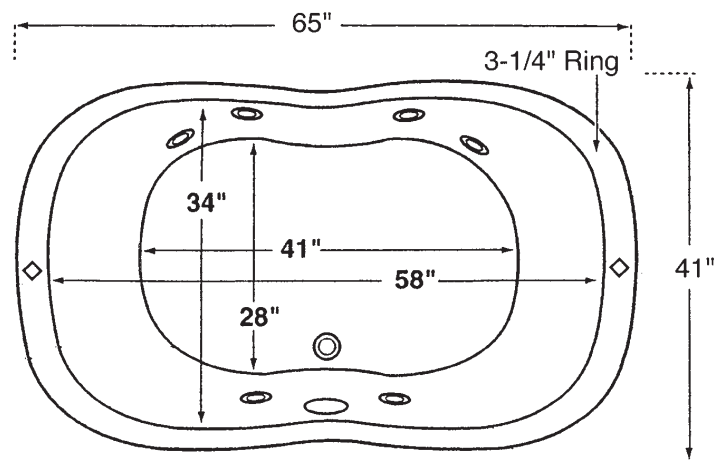

### American Dreams Luxury Upgrades

- Option A: Pulsating Back Massage, (6 pulsating, sequenced micro jets)
- Option C: Pulsating Neck Massage, (2 jets)
- Available Luxury Upgrades: Options A, C and A/C

\*Ameritouch is not available with Luxury Upgrades

- AeroWhirl™ is a combination Whirlpool Bath and Aerobath™

◆ Denotes standard pump location

• Denotes standard EASI-INSTALL air switch location

\*Add 1" to overall height for Aerobath™ & Combination Baths. Dimensions with molded tile flange ±1/8.