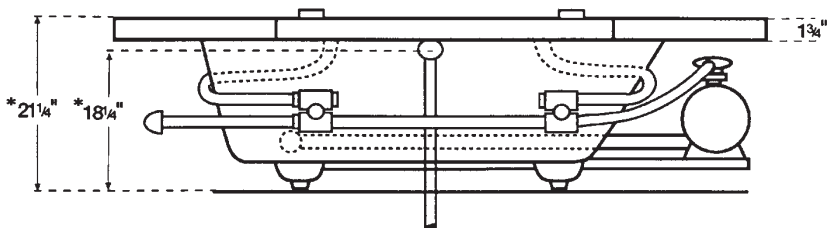

### American Dreams Luxury Upgrades

- Option A: Pulsating Back Massage, (6 pulsating, sequenced micro jets)
- Option C: Pulsating Neck Massage, (2 jets)
- Available Luxury Upgrades: Options A, C and A/C

\*Ameritouch is not available with Luxury Upgrades

- AeroWhirl™ is a combination Whirlpool Bath and Aerobath™

◆ Denotes standard pump location

● Denotes standard EASI-INSTALL air switch location

\*Add 1" to overall height for Aerobath™ & Combination Baths. Dimensions with molded tile flange ±1/8.