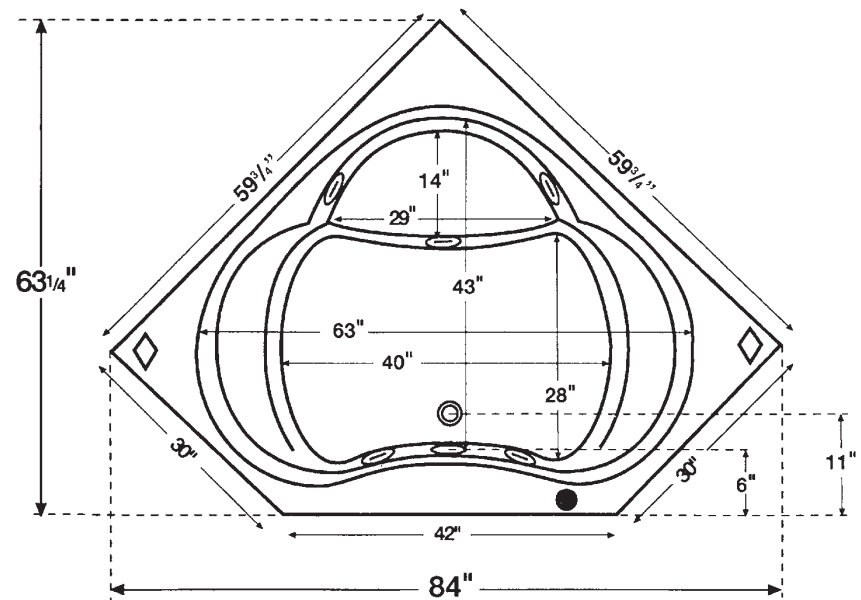

◆ Denotes standard pump location

● Denotes standard EASI-INSTALL air switch location

*Add 1" to overall height for Aerobath™ & Combination Baths. Dimensions with molded tile flange ±1/8.

Dimensions and specifications subject to change without notice. ©American Whirlpool, a division of the Praxis Companies, LLC.

3050 North 29th Court, Hollywood, Florida 33020

Tel: 954-921-4400 • WATS 800-327-1394 • FAX 954-921-4519 • www.americanwhirlpool.com