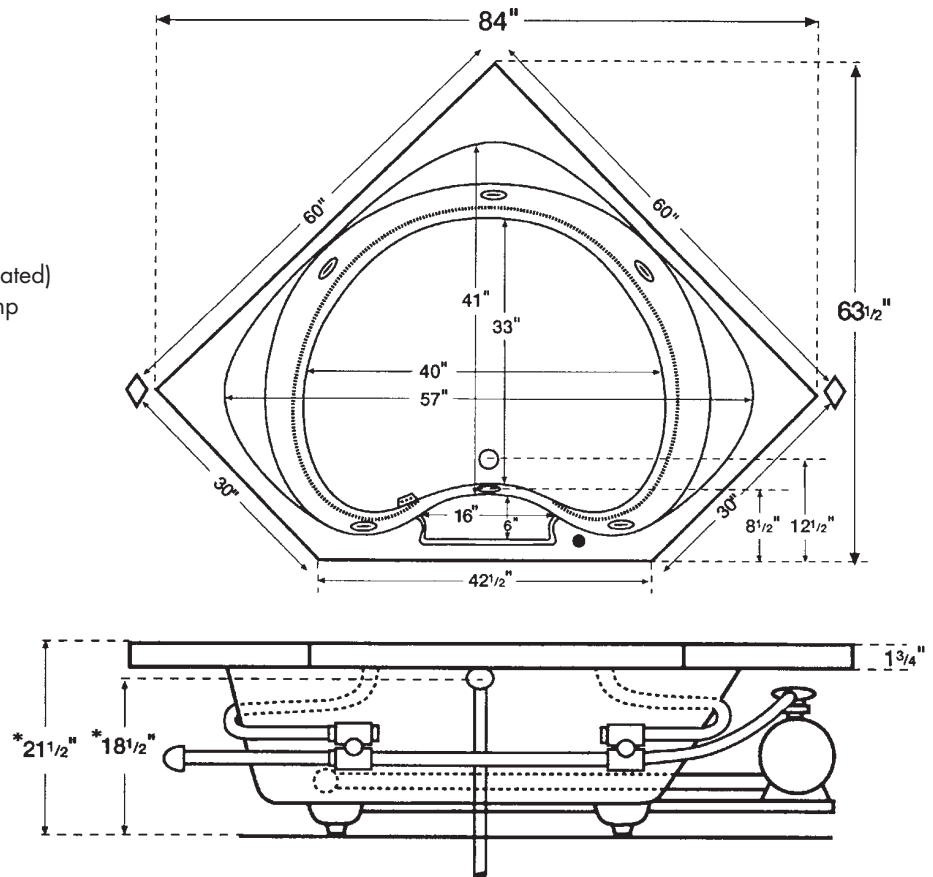

American Dreams Luxury Upgrades

- Option A: Pulsating Back Massage, (6 pulsating, sequenced micro jets)
- Option C: Pulsating Neck Massage, (2 jets)
- Available Luxury Upgrades: Options A, C and A/C

*Ameritouch is not available with Luxury Upgrades

- **AeroWhirl™** is a combination Whirlpool Bath and Aerobath™