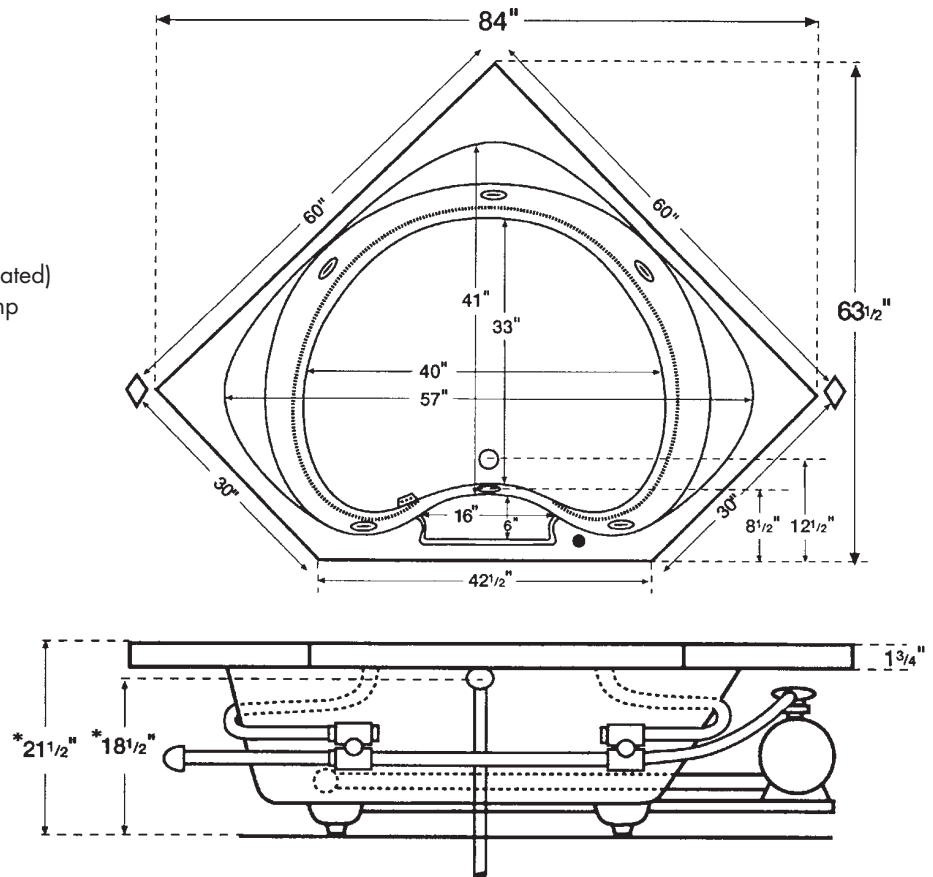

- **AeroWhirl™** is a combination Whirlpool Bath and Aerobath™

◆ Denotes standard pump location

● Denotes standard EASI-INSTALL air switch location

*Add 1" to overall height for Aerobath™ & Combination Baths. Dimensions with molded tile flange ±1/8".