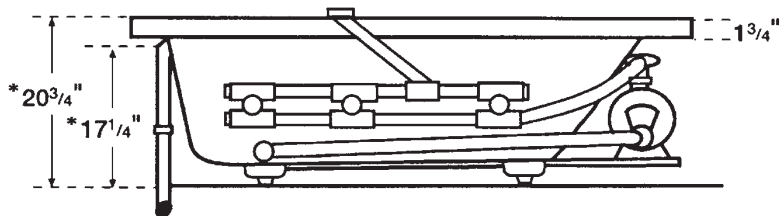

\*Ameritouch is not available with Luxury Upgrades

- AeroWhirl™ is a combination Whirlpool Bath and Aerobath™

◆ Denotes standard pump location

• Denotes standard EASI-INSTALL air switch location

\*Add 1" to overall height for Aerobath™ & Combination Baths. Dimensions with molded tile flange ±1/8.