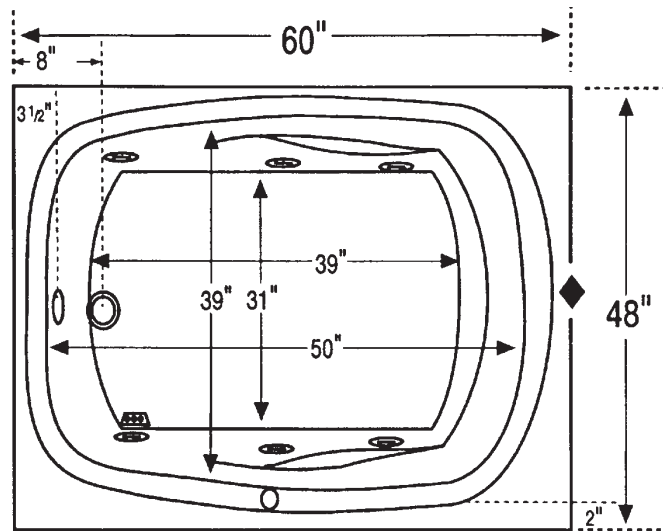

# Martinique 5 6048

- Whirlpool Bath
- Soaking Bath
- Aerobath™
- AeroWhirl™

**DIMENSIONS:** Whirlpool - 60" x 48" x 20-3/4"  
Aerobath - 60" x 42" x 21-3/4"

**WEIGHT:** Whirlpool - 114 lbs.  
Soaking Tub - 90 lbs.

### American Dreams Luxury Upgrades

- Option A: Pulsating Back Massage, (6 pulsating, sequenced micro jets)
- Option B: Pulsating Foot Massage, (4 jets)
- Option C: Pulsating Neck Massage, (2 jets)
- Option D: Deluxe Package includes A, B & C
- Available Luxury Upgrades: Options A, B, C, or D and A/B, A/C, B/C

\*Ameritouch is not available with Luxury Upgrades

- AeroWhirl™ is a combination Whirlpool Bath and Aerobath™

◆ Denotes standard pump location

• Denotes standard EASI-INSTALL air switch location

\*Add 1" to overall height for Aerobath™ & Combination Baths. Dimensions with molded tile flange ±1/8.