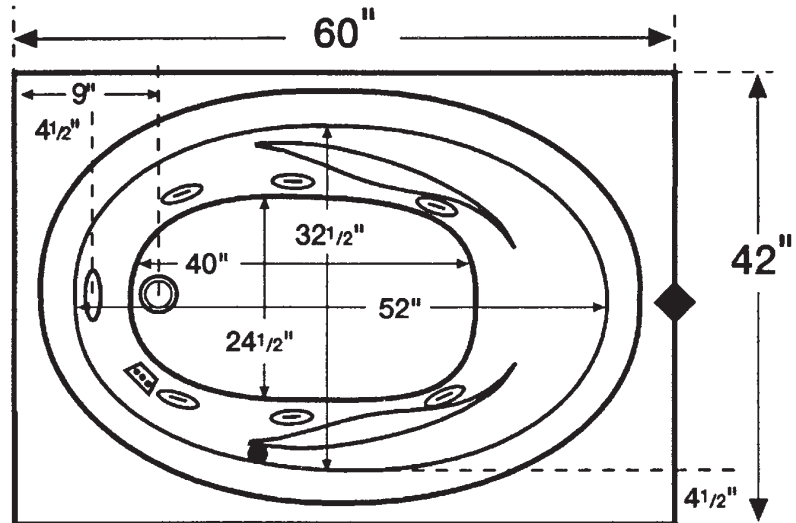

DIMENSIONS: Whirlpool - 60" x 42" x 20-1/2"
Aerobath - 60" x 42" x 21-1/2"

WEIGHT: Whirlpool - 114 lbs.
Soaking Tub - 90 lbs.

OPERATING LEVEL: 49.16 US gals.

TO OVERFLOW: 69 US gals.

PUMP/MOTOR: U.L. listed, 2 Hp, 115v, 13.5 amp
1 ph, 60hz, self-draining

*Ameritouch is not available with Luxury Upgrades

- AeroWhirl™ is a combination Whirlpool Bath and Aerobath™

◆ Denotes standard pump location

● Denotes standard EASI-INSTALL air switch location

*Add 1" to overall height for Aerobath™ & Combination Baths. Dimensions with molded tile flange ±1/8".