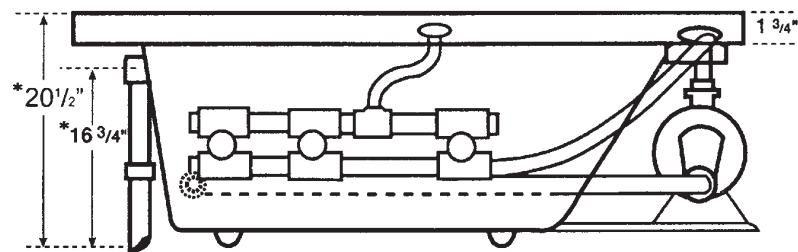

DIMENSIONS: Whirlpool - 60" x 42" x 20-1/2"
Aerobath - 60" x 42" x 21-1/2"

WEIGHT: Whirlpool - 114 lbs.
Soaking Tub - 90 lbs.

OPERATING LEVEL: 49.16 US gals.

TO OVERFLOW: 69 US gals.

PUMP/MOTOR: U.L. listed, 2 Hp, 115v, 13.5 amp
1 ph, 60hz, self-draining

PUMP CONTROL:

- Easi-Install (Installed Air Switch)

PACKAGING:

- Protective disposable installation liner

CUSTOM OPTIONAL ACCESSORIES:

- Special Bold and Pastel Acrylic Colors
- In-Line electric heaters
- Thermo Wave® non electrical heaters
- Ameritouch Control*
- Aventura Skirt
- Decorative Front Skirt
- Acrylic Handrails (pair)
- Acrylic nailing flanges for wall installation
- Accent Trim (see current price list)
- Accent Drains (see current price list)
- Bath Pillows - 12"
- Bath Lights
- Starburst Color Changing System
- Optional pump placement
- Additional Jets
- Select-a-Flow variable pump speed
- Ozone Purifying System

*Ameritouch is not available with Luxury Upgrades

- AeroWhirl™ is a combination Whirlpool Bath and Aerobath™

◆ Denotes standard pump location

● Denotes standard EASI-INSTALL air switch location

*Add 1" to overall height for Aerobath™ & Combination Baths. Dimensions with molded tile flange ±1/8".