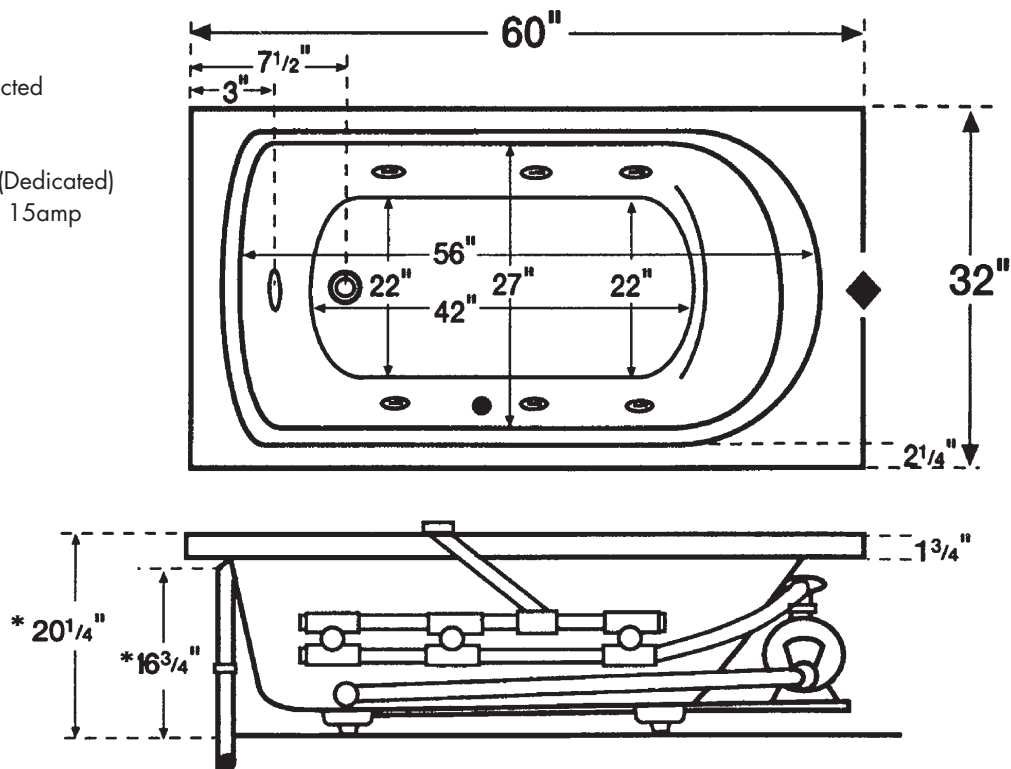

The Capri 6032 below as a whirlpool bath in White.

PRODUCT SPECIFICATIONS

Capri 6032

- Whirlpool Bath
- Soaking Bath
- Aerobath™

DIMENSIONS: Whirlpool - 60" x 32" x 20-1/4"
Aerobath - 60" x 32" x 21-1/4"

WEIGHT: Whirlpool - 101 lbs.
Soaking Tub - 76 lbs.

PUMP CONTROL:

- Easi-Install (Installed Air Switch)

PACKAGING:

- Protective disposable installation liner

CUSTOM OPTIONAL ACCESSORIES:

- Special Bold and Pastel Acrylic Colors
- In-Line electric heaters
- Thermo Wave® non electrical heaters
- Ameritouch Control*
- Aventura Skirt
- Decorative Front Skirt
- Acrylic Handrails (pair)
- Acrylic nailing flanges for wall installation
- Accent Trim (see current price list)
- Accent Drains (see current price list)
- Bath Pillows - 12"
- Bath Lights
- Starburst Color Changing System
- Optional pump placement
- Additional Jets
- Select-a-Flow variable pump speed
- Ozone Purifying System

◆ Denotes standard pump location

● Denotes standard EASI-INSTALL air switch location

*Add 1" to overall height for Aerobath™ & Combination Baths. Dimensions with molded tile flange ±1/8.

Dimensions and specifications subject to change without notice. ©American Whirlpool, a division of the Praxis Companies, LLC.