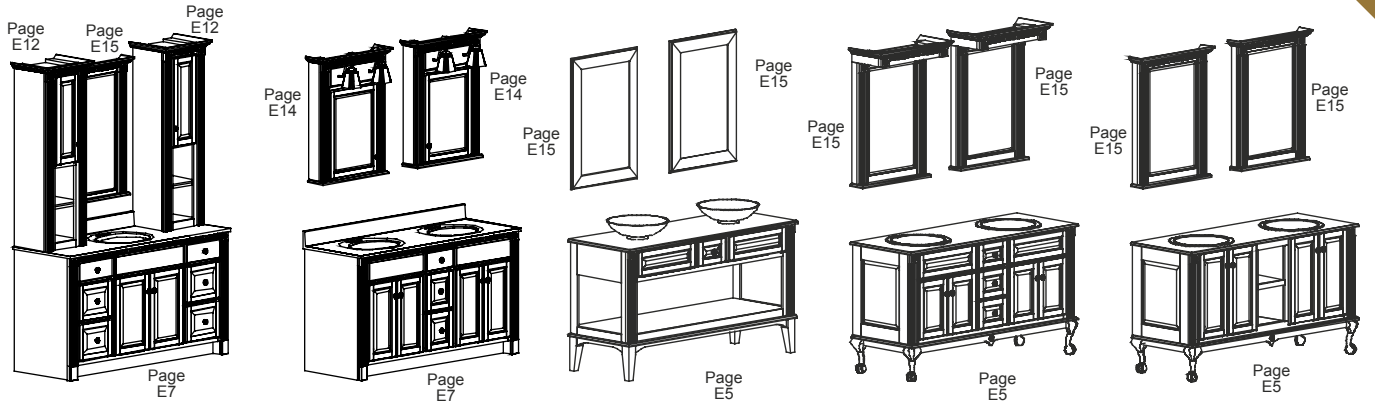

Pictorial Table of Contents

Example Ensembles: The ensembles shown are some of our frequently selected ones. When the drawing has a note below it of: "Not available in ___" - this is making reference to the vanity model. We have many more choices than these shown. Collection page number is shown next to drawing. 18" Example (below): The mirrored cabinet with light is on page E14 and the vanity is on page E6.

18" Ensemble

30" shown - not available in 24"

24" and 30" Ensembles (24" models are shown)

36" Ensembles

42" Ensembles

Not available in 54" & 60"

Not available in 54"

48", 54" and 60" Ensembles (48" models are shown)

Pictorial Table of Contents

Additional 60" Ensembles

66" and 72" Ensembles (66" models are shown)

Base-to-Base Vanity Ensemble

Linen Cabinet and Desk

Toilet Topper, Linen Tower & Tub Enclosure

Breakfronts Right Bowl, Left Bowl & Drawer Stack