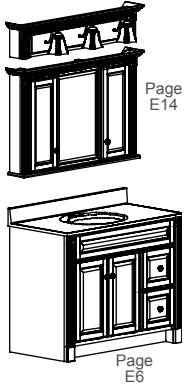

Pictorial Table of Contents

Example Ensembles: The ensembles shown are some of our frequently selected ones. When the drawing has a note below it of: "Not available in ___" - this is making reference to the vanity model. We have many more choices than these shown. Collection page number is shown next to drawing. 18" Example (below): The mirrored cabinet with light is on page E14 and the vanity is on page E6.

18" Ensemble

30" shown - not available in 24"

24" and 30" Ensembles (24" models are shown)

36" Ensembles

42" Ensembles

Not available in 54" & 60"

Not available in 54"

48", 54" and 60" Ensembles (48" models are shown)

Pictorial Table of Contents

Additional 60" Ensembles

66" and 72" Ensembles (66" models are shown)

Base-to-Base Vanity Ensemble

Linen Cabinet and Desk

Toilet Topper, Linen Tower & Tub Enclosure

Breakfronts Right Bowl, Left Bowl & Drawer Stack