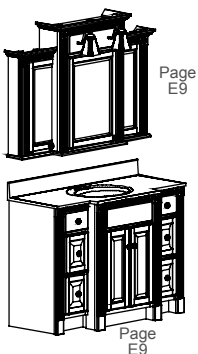

Pictorial Table of Contents

Example Ensembles: The ensembles shown are some of our frequently selected ones. When the drawing has a note below it of: "Not available in ___" - this is making reference to the vanity model. We have many more choices than these shown. Collection page number is shown next to drawing. 18" Example (below): The mirrored cabinet with light is on page E14 and the vanity is on page E6.

18" Ensemble

30" shown - not available in 24"

24" and 30" Ensembles (24" models are shown)

36" Ensembles

42" Ensembles

Not available in 54" & 60"

Not available in 54"

48", 54" and 60" Ensembles (48" models are shown)

Pictorial Table of Contents

Additional 60" Ensembles

66" and 72" Ensembles (66" models are shown)

Base-to-Base Vanity Ensemble

Linen Cabinet and Desk

Toilet Topper, Linen Tower & Tub Enclosure

Breakfronts Right Bowl, Left Bowl & Drawer Stack