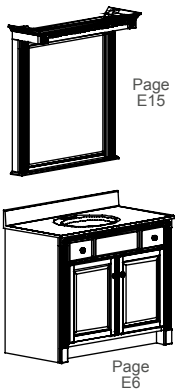

Pictorial Table of Contents

Example Ensembles: The ensembles shown are some of our frequently selected ones. When the drawing has a note below it of: "Not available in ___" - this is making reference to the vanity model. We have many more choices than these shown. Collection page number is shown next to drawing. 18" Example (below): The mirrored cabinet with light is on page E14 and the vanity is on page E6.

18" Ensemble

30" shown - not available in 24"

24" and 30" Ensembles (24" models are shown)

36" Ensembles

42" Ensembles

Not available in 54" & 60"

Not available in 54"

48", 54" and 60" Ensembles (48" models are shown)

Pictorial Table of Contents

Additional 60" Ensembles

66" and 72" Ensembles (66" models are shown)

Base-to-Base Vanity Ensemble

Linen Cabinet and Desk

Toilet Topper, Linen Tower & Tub Enclosure

Breakfronts Right Bowl, Left Bowl & Drawer Stack