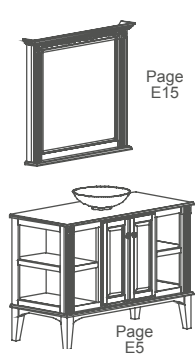

Pictorial Table of Contents

Example Ensembles: The ensembles shown are some of our frequently selected ones. When the drawing has a note below it of: "Not available in ___" - this is making reference to the vanity model. We have many more choices than these shown. Collection page number is shown next to drawing. 18" Example (below): The mirrored cabinet with light is on page E14 and the vanity is on page E6.

18" Ensemble

30" shown - not available in 24"

24" and 30" Ensembles (24" models are shown)

36" Ensembles

42" Ensembles

Not available in 54" & 60"

Not available in 54"

48", 54" and 60" Ensembles (48" models are shown)

Pictorial Table of Contents

Additional 60" Ensembles

66" and 72" Ensembles (66" models are shown)

Base-to-Base Vanity Ensemble

Linen Cabinet and Desk

Toilet Topper, Linen Tower & Tub Enclosure

Breakfronts Right Bowl, Left Bowl & Drawer Stack