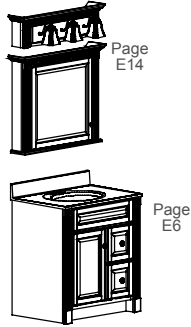

Pictorial Table of Contents

Example Ensembles: The ensembles shown are some of our frequently selected ones. When the drawing has a note below it of: "Not available in ___" - this is making reference to the vanity model. We have many more choices than these shown. Collection page number is shown next to drawing. 18" Example (below): The mirrored cabinet with light is on page E14 and the vanity is on page E6.

18" Ensemble

30" shown - not available in 24"

24" and 30" Ensembles (24" models are shown)