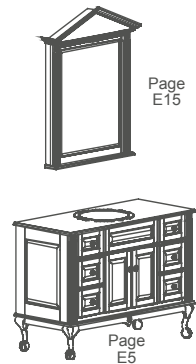

Pictorial Table of Contents

Example Ensembles: The ensembles shown are some of our frequently selected ones. When the drawing has a note below it of: "Not available in ___" - this is making reference to the vanity model. We have many more choices than these shown. Collection page number is shown next to drawing. 18" Example (below): The mirrored cabinet with light is on page E14 and the vanity is on page E6.

18" Ensemble

30" shown - not available in 24"

24" and 30" Ensembles (24" models are shown)

36" Ensembles

42" Ensembles

Not available in 54" & 60"

Not available in 54"

48", 54" and 60" Ensembles (48" models are shown)

Pictorial Table of Contents

Additional 60" Ensembles

66" and 72" Ensembles (66" models are shown)

Base-to-Base Vanity Ensemble

Linen Cabinet and Desk

Toilet Topper, Linen Tower & Tub Enclosure

Breakfronts Right Bowl, Left Bowl & Drawer Stack