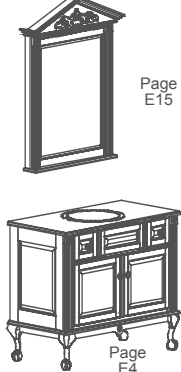

Pictorial Table of Contents

Example Ensembles: The ensembles shown are some of our frequently selected ones. When the drawing has a note below it of: "Not available in ___" - this is making reference to the vanity model. We have many more choices than these shown. Collection page number is shown next to drawing. 18" Example (below): The mirrored cabinet with light is on page E14 and the vanity is on page E6.

18" Ensemble

30" shown - not available in 24"

24" and 30" Ensembles (24" models are shown)

36" Ensembles

42" Ensembles

Not available in 54" & 60"

Not available in 54"

48", 54" and 60" Ensembles (48" models are shown)

Pictorial Table of Contents

Additional 60" Ensembles

66" and 72" Ensembles (66" models are shown)

Base-to-Base Vanity Ensemble

Linen Cabinet and Desk

Toilet Topper, Linen Tower & Tub Enclosure

Breakfronts Right Bowl, Left Bowl & Drawer Stack