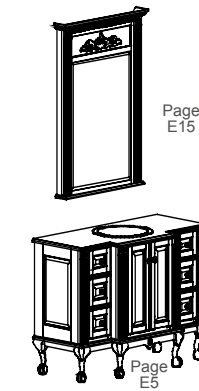

Pictorial Table of Contents

Example Ensembles: The ensembles shown are some of our frequently selected ones. When the drawing has a note below it of: "Not available in ___" - this is making reference to the vanity model. We have many more choices than these shown. Collection page number is shown next to drawing. 18" Example (below): The mirrored cabinet with light is on page E14 and the vanity is on page E6.

18" Ensemble

30" shown - not available in 24"

24" and 30" Ensembles (24" models are shown)

36" Ensembles

42" Ensembles

Not available in 54" & 60"

Not available in 54"

48", 54" and 60" Ensembles (48" models are shown)

Pictorial Table of Contents

Additional 60" Ensembles

66" and 72" Ensembles (66" models are shown)

Base-to-Base Vanity Ensemble

Linen Cabinet and Desk

Toilet Topper, Linen Tower & Tub Enclosure

Breakfronts Right Bowl, Left Bowl & Drawer Stack