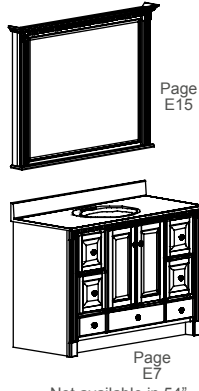

Pictorial Table of Contents

Example Ensembles: The ensembles shown are some of our frequently selected ones. When the drawing has a note below it of: "Not available in ___" - this is making reference to the vanity model. We have many more choices than these shown. Collection page number is shown next to drawing. 18" Example (below): The mirrored cabinet with light is on page E14 and the vanity is on page E6.

18" Ensemble

30" shown - not available in 24"

24" and 30" Ensembles (24" models are shown)

36" Ensembles

42" Ensembles

Not available in 54" & 60"

Not available in 54"

48", 54" and 60" Ensembles (48" models are shown)

Pictorial Table of Contents

Additional 60" Ensembles

66" and 72" Ensembles (66" models are shown)

Base-to-Base Vanity Ensemble

Linen Cabinet and Desk

Toilet Topper, Linen Tower & Tub Enclosure

Breakfronts Right Bowl, Left Bowl & Drawer Stack