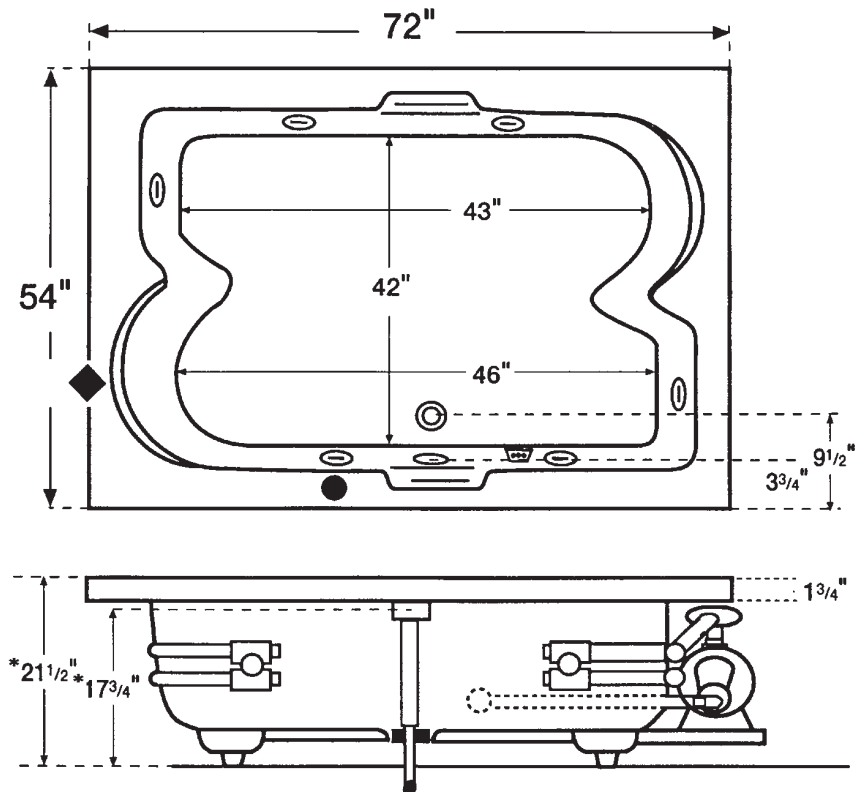

*Ameritouch is not available with Luxury Upgrades

- **AeroWhirl™** is a combination Whirlpool Bath and Aerobath™

◆ Denotes standard pump location

• Denotes standard EASI-INSTALL air switch location

*Add 1" to overall height for Aerobath™ & Combination Baths. Dimensions with molded tile flange ±1/8.