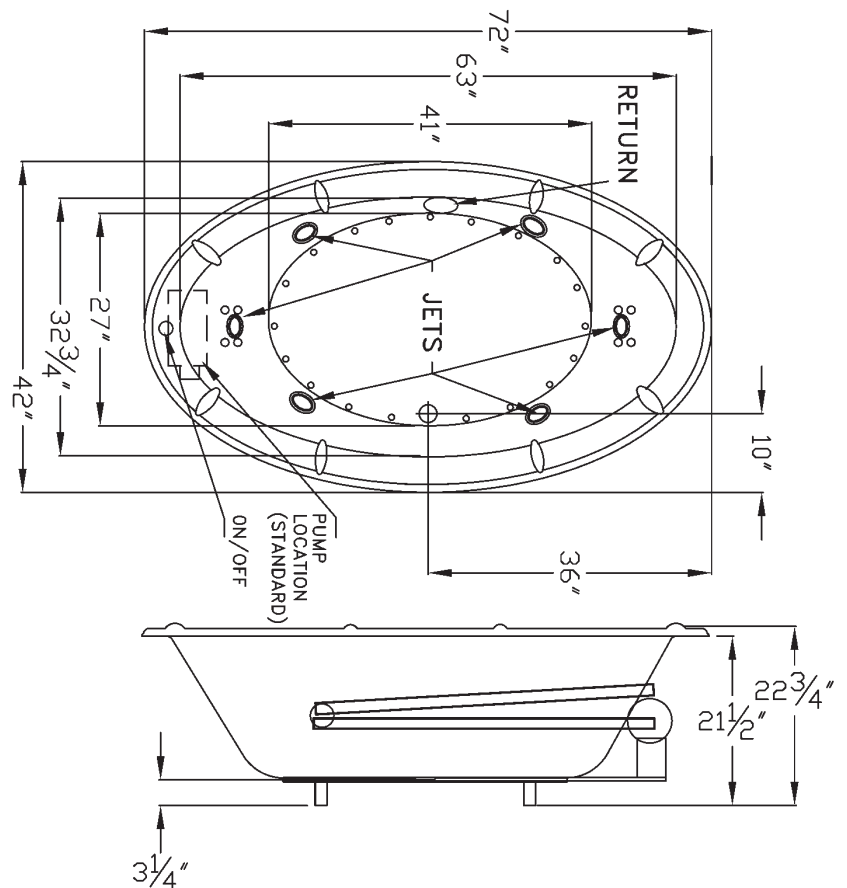

PRODUCT SPECIFICATIONS

Milano

- Solid Surface CenturyStone®
- **AeroWhirl™**
a Luxury Combination
Whirlpool Bath & Aerobath™

DIMENSIONS: 72" x 42" x 23-3/4"
Soaking Tub: 72" x 42" x 22-3/4"

WEIGHT: Combination 172 lbs.
Soaking Tub 148 lbs.

◆ Denotes standard pump location

● Denotes standard EASI-INSTALL air switch location

Dimensions with molded tile flange $\pm 1/8$.

Dimensions and specifications subject to change without notice. ©American Whirlpool, a division of the Praxis Companies, LLC.