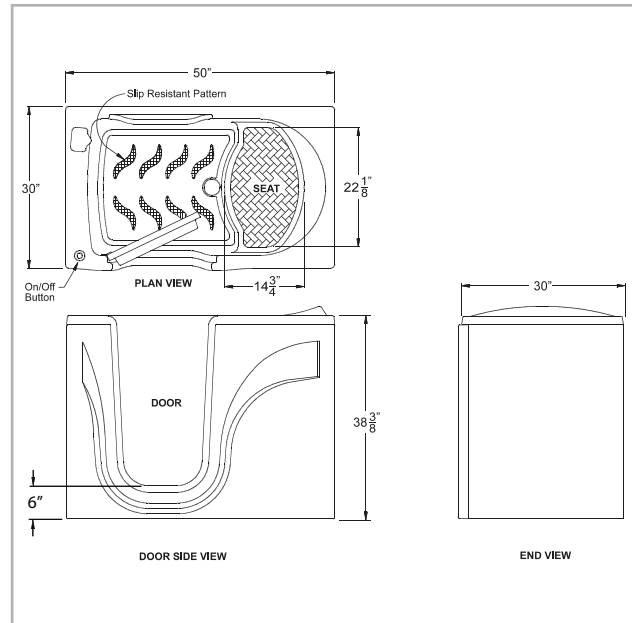

- **WhirlBath** $8,900

Six Whirlpool jets are available. Two are located at the lumbar area above the seat, two on the seat pedestal and two located on the wall of the bathing well. The jets move water streams with velocity providing an invigorating whirlpool action.

- **SoakerBath** $7,400

This model provides a relaxing and soothing warm soak as the bather relaxes seated on the sculpted seat.

HANDED BY DOOR HINGE: Specify One- Door Hinge: Left or Right

CUSTOM OPTIONAL ACCESSORIES: (-) Deduct or (+) Add to Base Price above

- Standard Gelcoat Tub Colors with 3 Year Limited Warranty:
  - White, Bone, Biscuit (DEDUCT) -$1300
- Waste and overflow assembly- cable driven: Chrome finish only. +$239
- 1500 WATT In-Line Electric Heater (Available for AeroWhirl™ or WhirlBath only)+$400
- Carpeted Entry Ramp +$278
- Wave Bar-Shipped loose for field installation (Recommended on back wall)
  - Finish Choices: Chrome or Polished Brass +$344
  - Satin Nickel or Wrought Iron +$414
- End Cover Panel
  - Standard Gelcoat colors: White, Bone, Biscuit +$230
  - CenturyStone Solid Surface Standard Colors +$409

TRIM COLOR SELECTION:

- Air Injector Valves and Whirlpool Jet Trim Finish:
  - Choose One: White, Bone, Biscuit, Chrome, Satin Nickel, or Polished Brass

TOTAL AMOUNT:

DIMENSIONS:
50" x 30" x 38-3/8"

COLOR SELECTION LIST:

SELECTION

Solid Surface CenturyStone™

STANDARD GRANITE COLORS:

- COTTON SEED
- ASHLEY
- ALMOND GRANITE
- BEACH
- DUNE
- MINK
- VIOLET
- COCO

Standard Gelcoat Finish

STANDARD GELCOAT COLORS:

- WHITE
- BONE
- BISCUIT