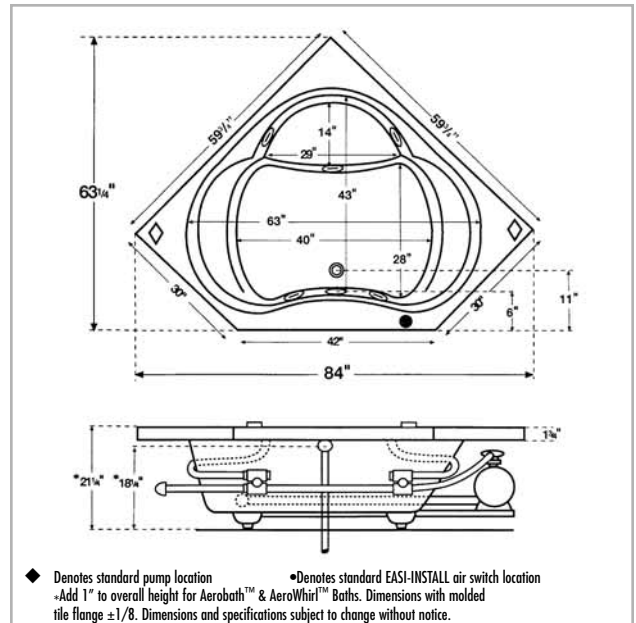

SKIRTS:

• Aventura Skirt (removable panel)	N/A
• Decorative Front Skirt (not mounted)	$510
• Decorative Front Skirt (mounted)	N/A

ACCENT TRIM:

• Polished Chrome	$185
• Polished Brass	$225
• Satin Nickel	$350

AIR JET COLORS FOR Aerobath & AeroWhirl

Available in: White (WH), Bone (BO), Biscuit (BI), Polished Chrome (PC),

Polished Brass (PB), and Satin Nickel (SN) PLEASE SPECIFY

ACCENT DRAINS:

• Polished Chrome, White, Bone, Biscuit	$170
• Polished Brass	$190
• Satin Nickel	$265

AMERICAN DREAMS LUXURY UPGRADES:

• Option A: Pulsating Back Massage	$1,295
• Option B: Pulsating Foot Massage	N/A
• Option C: Pulsating Neck Massage	$975
• Option D: Deluxe Package (includes A, B & C)	N/A
• Options A/B	N/A
• Options A/C	$1,650
• Options B/C	N/A

PUMP & DRAIN LOCATION

Specify One Pump Location: Left or Right

Specify One Drain Location: Center Only

RUSH CHARGES

FREIGHT

TOTAL AMOUNT

DIMENSIONS:

Whirlpool - 59-1/4" x 59-1/4" x 21-1/4"

Aerobath - 59-1/4" x 59-1/4" x 22-1/4"

COLOR SELECTION LIST:

No Additional Charge SELECTION	Additional Charge (see list at right) SELECTION
STANDARD PASTEL ACRYLIC COLORS	SPECIAL PASTEL ACRYLIC COLORS
ALMOND	CAMEL*
BISCUIT	FAWN BEIGE
BONE	GREEN ICE
CREME	ICE GRAY
EGGSHELL	MEXICAN SAND*
INNOCENT BLUSH	NUTMEG
NATURAL	SEAFOAM GREEN
PLATINUM	
ROSE DAWN	SPECIAL BOLD ACRYLIC COLORS
SHELL	BAVARIAN BLUE
SILVER GRAY	BLACK
STERLING GRAY	NAVY
WHITE	ONYX
WILD ROSE	TIMBERLINE*
ZINFANDEL	

SPECIAL NOTE: Coordinated trim will be offered in the following colors only: WHITE, ALMOND, BONE, NATURAL, CREME, BISCUIT, BLACK, ONYX, INNOCENT BLUSH, ZINFANDEL, STERLING SILVER, ICE GRAY, SILVER GRAY and PLATINUM.

* Acrylic Handrails Not Available

SPECIAL SHIMMERING PEARLSCENT ACRYLIC COLORS

ALBA PEARLSCENT
SILVER PEARLSCENT
BLUE PEARLSCENT