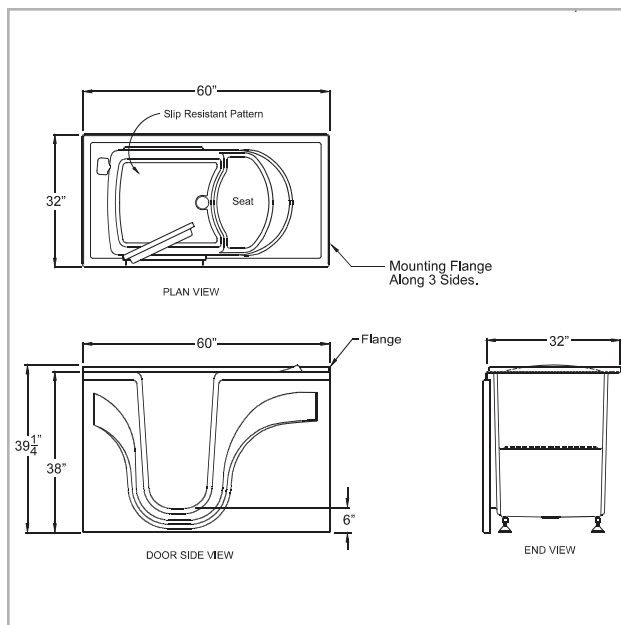

- **WhirlBath** $9,800

Six Whirlpool jets are available. Two are located at the lumbar area above the seat, two on the seat pedestal and two located on the wall of the bathing well. The jets move water streams with velocity providing an invigorating whirlpool action.

- **SoakerBath** $9,200

This model provides a relaxing and soothing warm soak as the bather relaxes seated on the sculpted seat.

HANDED BY DOOR HINGE: Specify One- Door Hinge: Left or Right

CUSTOM OPTIONAL ACCESSORIES: (-) Deduct or (+) Add to Base Price above

- Standard Gelcoat Tub Colors with 3 Year Limited Warranty:
  - White, Bone, Biscuit (DEDUCT) -$1300
- Waste and overflow assembly- cable driven: Chrome finish only. +$239
- 1500 WATT In-Line Electric Heater (Available for AeroWhirl™ or WhirlBath only)+$400
- Carpeted Entry Ramp +$278
- Wave Bar-Shipped loose for field installation (Recommended on back wall)
  - Finish Choices: Chrome or Polished Brass +$344
  - Satin Nickel or Wrought Iron +$414
- End Cover Panel
  - Standard Gelcoat colors: White, Bone, Biscuit +$230
  - CenturyStone Solid Surface Standard Colors +$409

TRIM COLOR SELECTION:

- Air Injector Valves and Whirlpool Jet Trim Finish:
  - Choose One: White, Bone, Biscuit, Chrome, Satin Nickel, or Polished Brass

TOTAL AMOUNT:

DIMENSIONS:
60" x 32" x 39-1/4"

COLOR SELECTION LIST:

SELECTION

Solid Surface CenturyStone™

STANDARD GRANITE COLORS:

- COTTON SEED
- ASHLEY
- ALMOND GRANITE
- BEACH
- DUNE
- MINK
- VIOLET
- COCO

Standard Gelcoat Finish

STANDARD GELCOAT COLORS:

- WHITE
- BONE
- BISCUIT