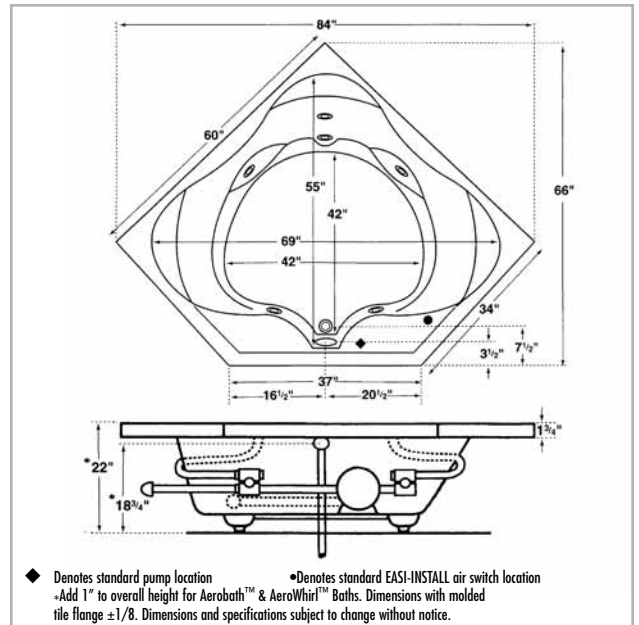

SKIRTS:

• Aventura Skirt (removable panel)	$550
• Decorative Front Skirt (not mounted)	$510
• Decorative Front Skirt (mounted)	N/A

ACCENT TRIM:

• Polished Chrome	$185
• Polished Brass	$225
• Satin Nickel	$350

AIR JET COLORS FOR Aerobath & AeroWhirl

Available in: White (WH), Bone (BO), Biscuit (BI), Polished Chrome (PC),

Polished Brass (PB), and Satin Nickel (SN) PLEASE SPECIFY

ACCENT DRAINS:

• Polished Chrome, White, Bone, Biscuit	$170
• Polished Brass	$190
• Satin Nickel	$265

AMERICAN DREAMS LUXURY UPGRADES:

• Option A: Pulsating Back Massage	$1,295
• Option B: Pulsating Foot Massage	N/A
• Option C: Pulsating Neck Massage	$975
• Option D: Deluxe Package (includes A, B & C)	N/A
• Options A/B	N/A
• Options A/C	$1,650
• Options B/C	N/A

PUMP & DRAIN LOCATION

Specify One Pump Location: Standard or Option

Specify One Drain Location: Center Only

RUSH CHARGES

FREIGHT

TOTAL AMOUNT

DIMENSIONS:

Whirlpool - 60" x 60" x 22"

Aerobath - 60" x 60" x 23"

COLOR SELECTION LIST:

No Additional Charge SELECTION Additional Charge (see list at right) SELECTION

STANDARD PASTEL ACRYLIC COLORS

ALMOND
BISCUIT
BONE
CREME
EGGSHELL
INNOCENT BLUSH
NATURAL
PLATINUM
ROSE DAWN
SHELL
SILVER GRAY
STERLING GRAY
WHITE
WILD ROSE
ZINFANDEL

SPECIAL PASTEL ACRYLIC COLORS

CAMEL*
FAWN BEIGE
GREEN ICE
ICE GRAY
MEXICAN SAND*
NUTMEG
SEAFOAM GREEN

SPECIAL BOLD ACRYLIC COLORS

BAVARIAN BLUE
BLACK
NAVY
ONYX
TIMBERLINE*

SPECIAL SHIMMERING PEARLSCENT ACRYLIC COLORS

ALBA PEARLSCENT
SILVER PEARLSCENT
BLUE PEARLSCENT

SPECIAL NOTE: Coordinated trim will be offered in the following colors only: WHITE, ALMOND, BONE, NATURAL, CREME, BISCUIT, BLACK, ONYX, INNOCENT BLUSH, ZINFANDEL, STERLING SILVER, ICE GRAY, SILVER GRAY and PLATINUM.

* Acrylic Handrails Not Available