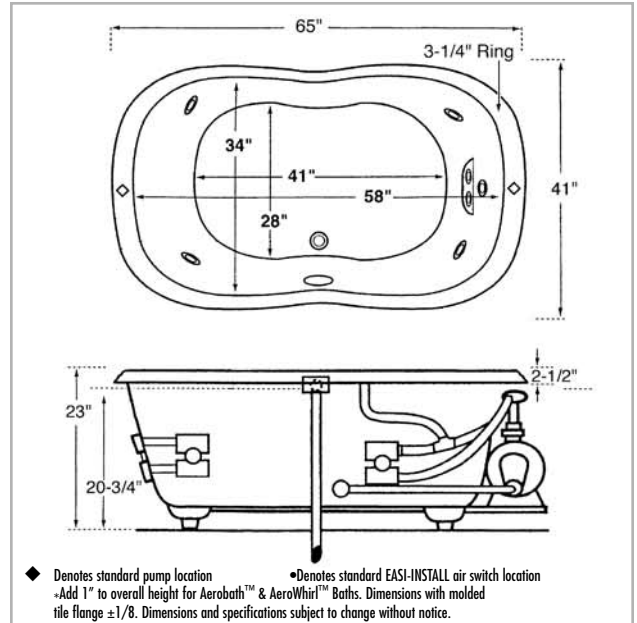

PUMP & DRAIN LOCATION

Specify One Pump Location: Left or Right

Specify One Drain Location: Center Only

RUSH CHARGES

FREIGHT

TOTAL AMOUNT

DIMENSIONS: Whirlpool - 65" x 41" x 23"
AeroWhirl - 65" x 41" x 24"

COLOR SELECTION LIST: