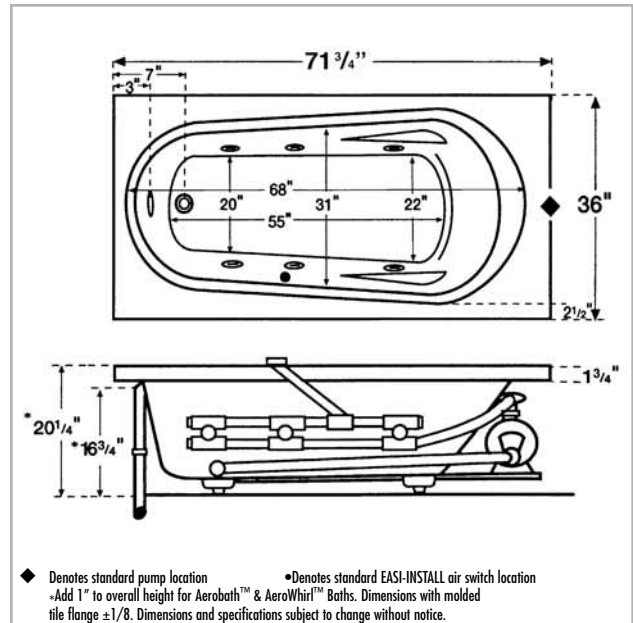

PUMP & DRAIN LOCATION

Specify One Pump Location: Standard or Option

Specify One Drain Location: Left or Right

RUSH CHARGES

FREIGHT

TOTAL AMOUNT

DIMENSIONS: Whirlpool - 71-3/4" x 36" x 20-1/4"
Aerobath - 71-3/4" x 36" x 21-1/4"