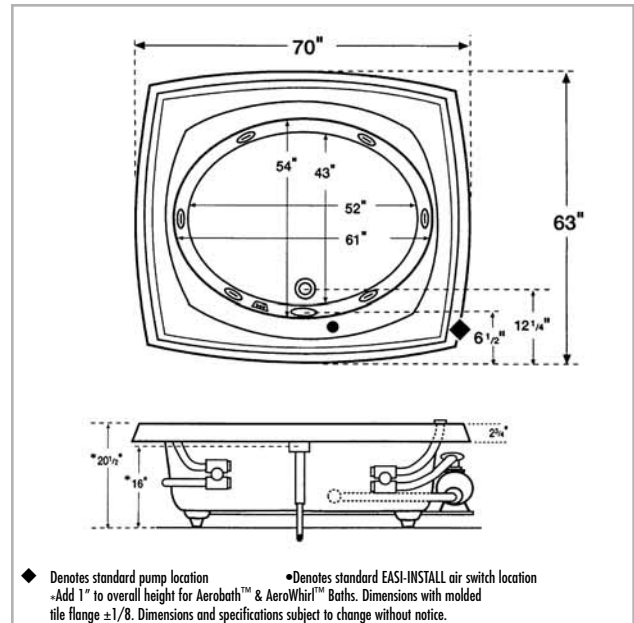

PUMP & DRAIN LOCATION

Specify One Pump Location: Standard or Option

Specify One Drain Location: Center Only

RUSH CHARGES

FREIGHT

TOTAL AMOUNT

DIMENSIONS: Whirlpool - 70" x 63" x 20-1/2" Aerobath - 70" x 63" x 21-1/2"