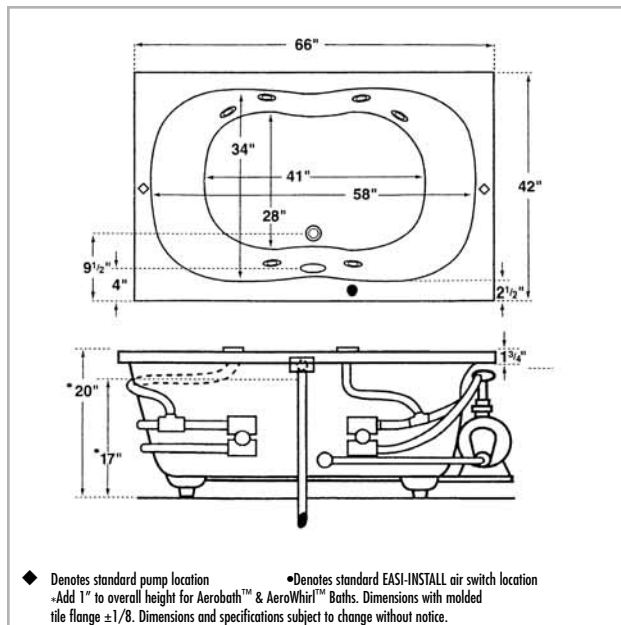

PUMP & DRAIN LOCATION

Specify One Pump Location: Left or Right

Specify One Drain Location: Center Only

RUSH CHARGES

FREIGHT

TOTAL AMOUNT

DIMENSIONS: Whirlpool - 66" x 42" x 20-1/2"
Aerobath - 66" x 42" x 21-1/2"