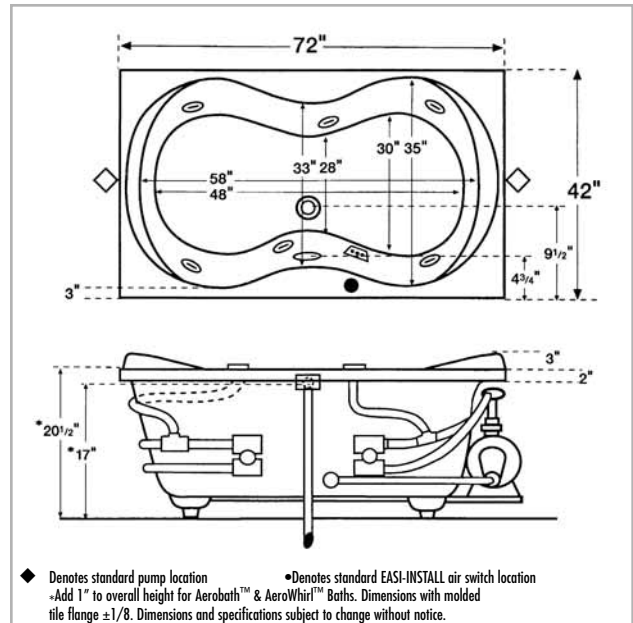

PUMP & DRAIN LOCATION

Specify One Pump Location: Left or Right

Specify One Drain Location: Center Only

RUSH CHARGES

FREIGHT

TOTAL AMOUNT

DIMENSIONS: Whirlpool - 72" x 42" x 20-1/2"
Aerobath - 72" x 42" x 21-1/2"