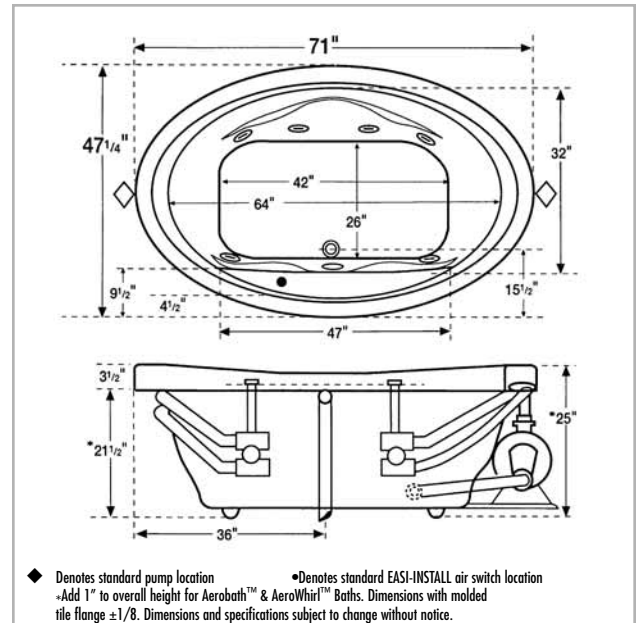

PUMP & DRAIN LOCATION

Specify One Pump Location: Left or Right

Specify One Drain Location: Center Only

RUSH CHARGES

FREIGHT

TOTAL AMOUNT

DIMENSIONS: Whirlpool - 71" x 47-1/4" x 25"
Aerobath - 71" x 47-1/4" x 26"