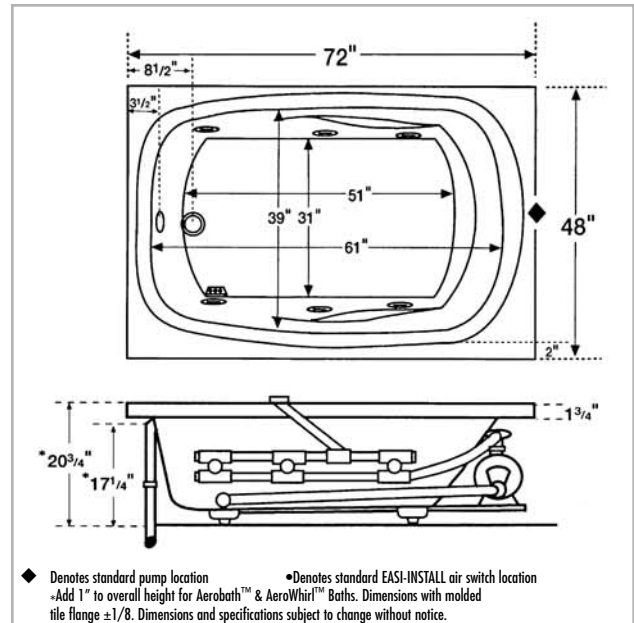

PUMP & DRAIN LOCATION

Specify One Pump Location: Standard or Option

Specify One Drain Location: Left or Right

RUSH CHARGES

FREIGHT

TOTAL AMOUNT

DIMENSIONS: Whirlpool - 72" x 48" x 20-3/4"
Aerobath - 72" x 48" x 21-3/4"