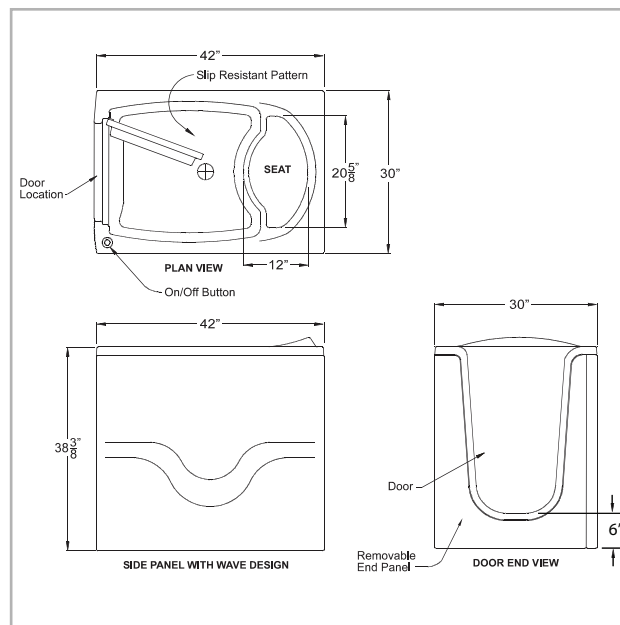

TOTAL AMOUNT:

DIMENSIONS:
42" x 30" x 38-3/8"

COLOR SELECTION LIST:

SELECTION

Solid Surface CenturyStone™

STANDARD GRANITE COLORS:

- _____ COTTON SEED
- _____ ASHLEY
- _____ ALMOND GRANITE
- _____ BEACH
- _____ DUNE
- _____ MINK
- _____ VIOLET
- _____ COCO