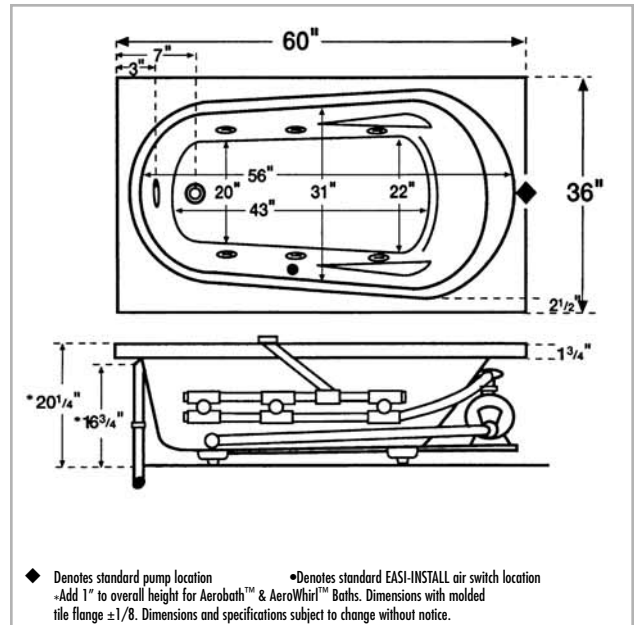

SKIRTS:

• Aventura Skirt (removable panel)	$525
• Decorative Front Skirt (not mounted)	$255
• Decorative Front Skirt (mounted)	$475

ACCENT TRIM:

• Polished Chrome	$185
• Polished Brass	$225
• Satin Nickel	$350

AIR JET COLORS FOR Aerobath & AeroWhirl

Available in: White (WH), Bone (BO), Biscuit (BI), Polished Chrome (PC),

Polished Brass (PB), and Satin Nickel (SN) PLEASE SPECIFY

ACCENT DRAINS:

• Polished Chrome, White, Bone, Biscuit	$170
• Polished Brass	$190
• Satin Nickel	$265

AMERICAN DREAMS LUXURY UPGRADES:

• Option A: Pulsating Back Massage	$1,295
• Option B: Pulsating Foot Massage	$975
• Option C: Pulsating Neck Massage	$975
• Option D: Deluxe Package (includes A, B & C)	$1,775
• Options A/B	$1,650
• Options A/C	$1,650
• Options B/C	$1,350

PUMP & DRAIN LOCATION

Specify One Pump Location: Standard or Option

Specify One Drain Location: Left or Right

RUSH CHARGES

FREIGHT

TOTAL AMOUNT

DIMENSIONS:

Whirlpool - 60" x 36" x 20-1/4"

Aerobath - 60" x 36" x 21-1/4"

COLOR SELECTION LIST:

No Additional Charge SELECTION   Additional Charge (see list at right) SELECTION

STANDARD PASTEL ACRYLIC COLORS

ALMOND
BISCUIT
BONE
CREME
EGGSHELL
INNOCENT BLUSH
NATURAL
PLATINUM
ROSE DAWN
SHELL
SILVER GRAY
STERLING GRAY
WHITE
WILD ROSE
ZINFANDEL

SPECIAL PASTEL ACRYLIC COLORS

CAMEL*
FAWN BEIGE
GREEN ICE
ICE GRAY
MEXICAN SAND*
NUTMEG
SEAFOAM GREEN

SPECIAL BOLD ACRYLIC COLORS

BAVARIAN BLUE
BLACK
NAVY
ONYX
TIMBERLINE*

SPECIAL SHIMMERING PEARLESCENT ACRYLIC COLORS

ALBA PEARLESCENT
SILVER PEARLESCENT
BLUE PEARLESCENT

SPECIAL NOTE: Coordinated trim will be offered in the following colors only: WHITE, ALMOND, BONE, NATURAL, CREME, BISCUIT, BLACK, ONYX, INNOCENT BLUSH, ZINFANDEL, STERLING SILVER, ICE GRAY, SILVER GRAY and PLATINUM.

* Acrylic Handrails Not Available