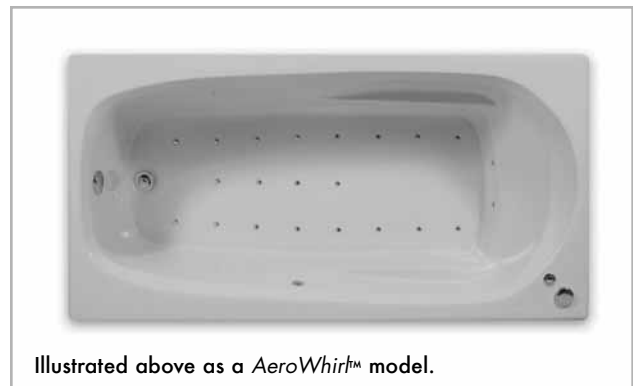

SKIRTS:

• Aventura Skirt (removable panel)	$575
• Decorative Front Skirt (not mounted)	$255
• Decorative Front Skirt (mounted)	$475

ACCENT TRIM:

• Polished Chrome	$185
• Polished Brass	$225
• Satin Nickel	$350

AIR JET COLORS FOR Aerobath & AeroWhirl

Available in: White (WH), Bone (BO), Biscuit (BI), Polished Chrome (PC),

Polished Brass (PB), and Satin Nickel (SN) PLEASE SPECIFY

ACCENT DRAINS:

• Polished Chrome, White, Bone, Biscuit	$170
• Polished Brass	$190
• Satin Nickel	$265

AMERICAN DREAMS LUXURY UPGRADES:

• Option A: Pulsating Back Massage	$1,295
• Option B: Pulsating Foot Massage	$975
• Option C: Pulsating Neck Massage	$975
• Option D: Deluxe Package (includes A, B & C)	$1,775
• Options A/B	$1,650
• Options A/C	$1,650
• Options B/C	$1,350

PUMP & DRAIN LOCATION

Specify One Pump Location: Standard or Option

Specify One Drain Location: Left or Right

RUSH CHARGES

FREIGHT

TOTAL AMOUNT

DIMENSIONS: Whirlpool - 71-3/4" x 36" x 20-1/4"
Aerobath - 71-3/4" x 36" x 21-1/4"

COLOR SELECTION LIST:

No Additional Charge SELECTION Additional Charge (see list at right) SELECTION

STANDARD PASTEL ACRYLIC COLORS

- ALMOND
- BISCUIT
- BONE
- CREME
- EGGSHELL
- INNOCENT BLUSH
- NATURAL
- PLATINUM
- ROSE DAWN
- SHELL
- SILVER GRAY
- STERLING GRAY
- WHITE
- WILD ROSE
- ZINFANDEL

SPECIAL PASTEL ACRYLIC COLORS

- CAMEL*
- FAWN BEIGE
- GREEN ICE
- ICE GRAY
- MEXICAN SAND*
- NUTMEG
- SEAFOAM GREEN

SPECIAL BOLD ACRYLIC COLORS

- BAVARIAN BLUE
- BLACK
- NAVY
- ONYX
- TIMBERLINE*

SPECIAL SHIMMERING PEARLESCENT ACRYLIC COLORS

- ALBA PEARLESCENT
- SILVER PEARLESCENT
- BLUE PEARLESCENT

SPECIAL NOTE: Coordinated trim will be offered in the following colors only: WHITE, ALMOND, BONE, NATURAL, CREME, BISCUIT, BLACK, ONYX, INNOCENT BLUSH, ZINFANDEL, STERLING SILVER, ICE GRAY, SILVER GRAY and PLATINUM.

* Acrylic Handrails Not Available