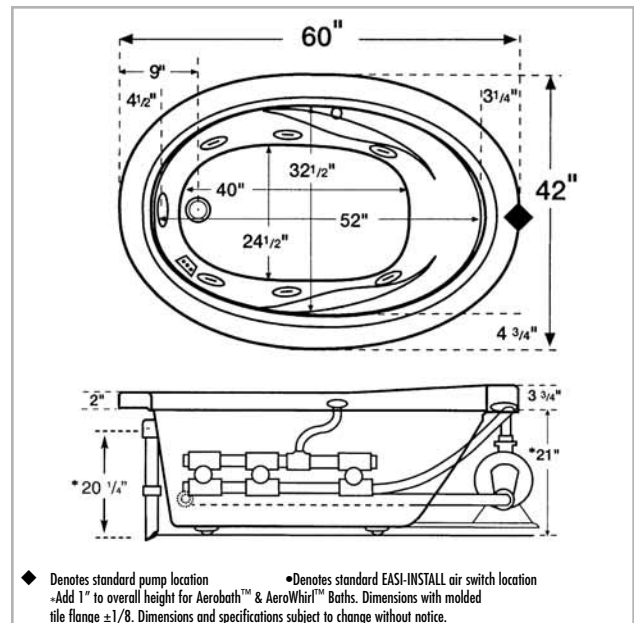

PUMP & DRAIN LOCATION

Specify One Pump Location: Standard or Option

Specify One Drain Location: Left or Right

RUSH CHARGES

FREIGHT

TOTAL AMOUNT

DIMENSIONS: Whirlpool - 60" x 42" x 20-1/4"
Aerobath - 60" x 42" x 21-1/4"