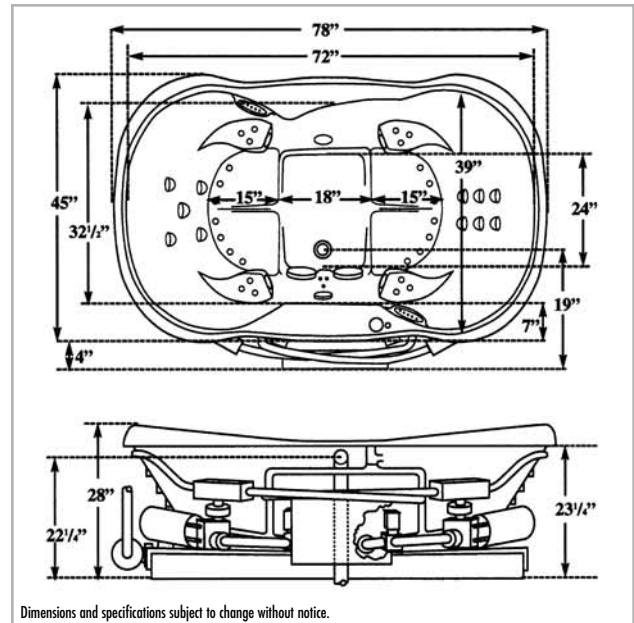

SELECTION

BASE PRICES (Based on Standard Acrylic Colors):

• Whirlpool Bath	N/A
• Soaking Bath	N/A
• Aerobath™	N/A
• AeroWhirl™	$10,675

STANDARD FEATURES:

- 2 Independently controlled Hydro-Massage Pumps, 2 Hp each
- 2 Thermo Wave® non electrical heaters
- 2 Fingertip Controls
- 15 Hydro-Massage Jets
- 24 Hydro-Air Therapy Jets
- Underwater Mood Light
- Cable Operated Drain & Overflow

CUSTOM OPTIONAL ACCESSORIES:

• Special Pastel Acrylic Colors	$200
• Special Bold Acrylic Colors	$245
• Shimmering Metallic Acrylic Colors	$735

ACCENT TRIM: Available, please specify

- Color Coordinated
- Polished Chrome
- Polished Brass
- Satin Nickel

ACCENT DRAINS: Available, please specify

- Polished Chrome, White, Bone, Biscuit
- Polished Brass
- Satin Nickel

OPTIONAL FEATURES:

• Automatic Cleaning System	$2,295
• Pulsating Neck Massage	$565

RUSH CHARGES
FREIGHT
TOTAL AMOUNT

DIMENSIONS: AeroWhirl™ - 78" x 45" x 28"

COLOR SELECTION LIST:

No Additional Charge SELECTION	Additional Charge (see list at right) SELECTION
STANDARD PASTEL ACRYLIC COLORS	SPECIAL PASTEL ACRYLIC COLORS
ALMOND	CAMEL*
BISCUIT	FAWN BEIGE
BONE	GREEN ICE
CREME	ICE GRAY
EGGSHELL	MEXICAN SAND*
INNOCENT BLUSH	NUTMEG
NATURAL	SEAFOAM GREEN
PLATINUM	
ROSE DAWN	SPECIAL BOLD ACRYLIC COLORS
SHELL	BAVARIAN BLUE
SILVER GRAY	BLACK
STERLING GRAY	NAVY
WHITE	ONYX
WILD ROSE	TIMBERLINE*
ZINFANDEL	

SPECIAL NOTE: Coordinated trim will be offered in the following colors only: WHITE, ALMOND, BONE, NATURAL, CREME, BISCUIT, BLACK, ONYX, INNOCENT BLUSH, ZINFANDEL, STERLING SILVER, ICE GRAY, SILVER GRAY and PLATINUM.

* Acrylic Handrails Not Available

SPECIAL SHIMMERING PEARLESCENT ACRYLIC COLORS

ALBA PEARLESCENT
SILVER PEARLESCENT
BLUE PEARLESCENT