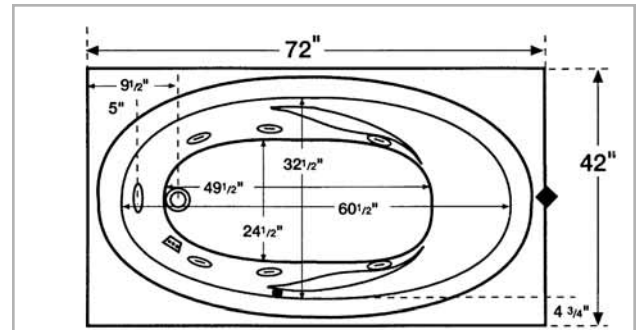

PUMP & DRAIN LOCATION

Specify One Pump Location: Standard or Option

Specify One Drain Location: Left or Right

RUSH CHARGES

FREIGHT

TOTAL AMOUNT

DIMENSIONS: Whirlpool - 72" x 42" x 20-1/2"
Aerobath - 72" x 42" x 21-1/2"