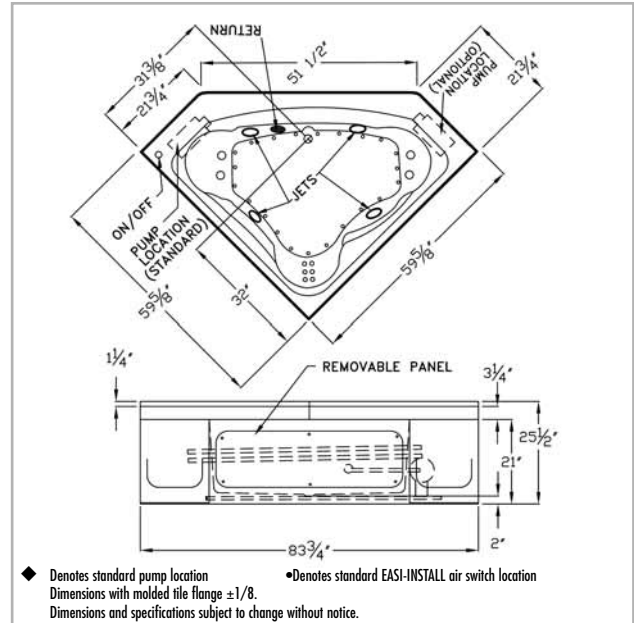

PUMP & DRAIN LOCATION

Specify One Pump Location: Standard or Option

Specify One Drain Location: Left or Right

RUSH CHARGES

FREIGHT

TOTAL AMOUNT

DIMENSIONS:

AeroWhirl™ - 59-5/8" x 59-5/8" x 26-1/2"
Not Available as a Soaking Bath