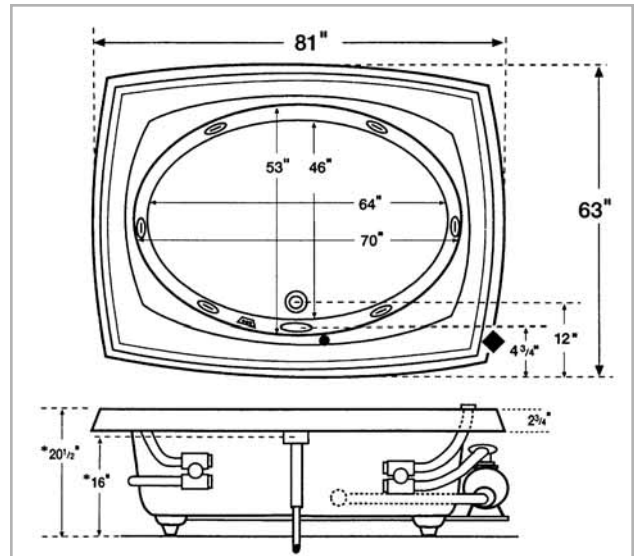

PUMP & DRAIN LOCATION

Specify One Pump Location: Standard or Option

Specify One Drain Location: Center Only

RUSH CHARGES

FREIGHT

TOTAL AMOUNT

DIMENSIONS: Whirlpool - 81" x 63" x 20-1/2"
Aerobath - 81" x 63" x 21-1/2"