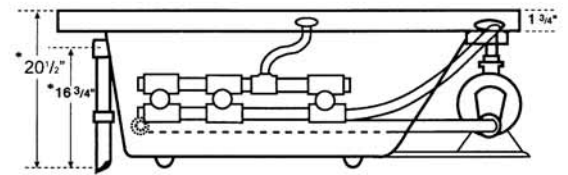

PUMP & DRAIN LOCATION

Specify One Pump Location: Standard or Option

Specify One Drain Location: Left or Right

RUSH CHARGES

FREIGHT

TOTAL AMOUNT

DIMENSIONS: Whirlpool - 72" x 42" x 20-1/2"
Aerobath - 72" x 42" x 21-1/2"