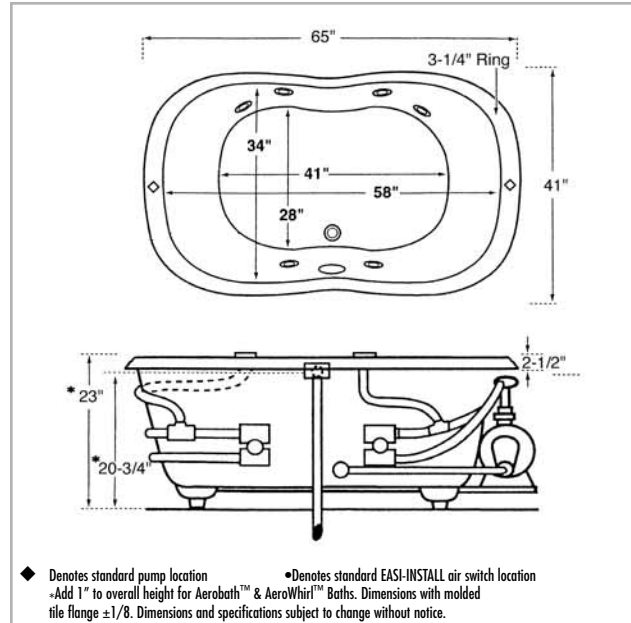

PUMP & DRAIN LOCATION

Specify One Pump Location: Left or Right

Specify One Drain Location: Center Only

RUSH CHARGES

FREIGHT

TOTAL AMOUNT

DIMENSIONS: Whirlpool - 65" x 41" x 23"
Aerobath - 65" x 41" x 24"

COLOR SELECTION LIST: