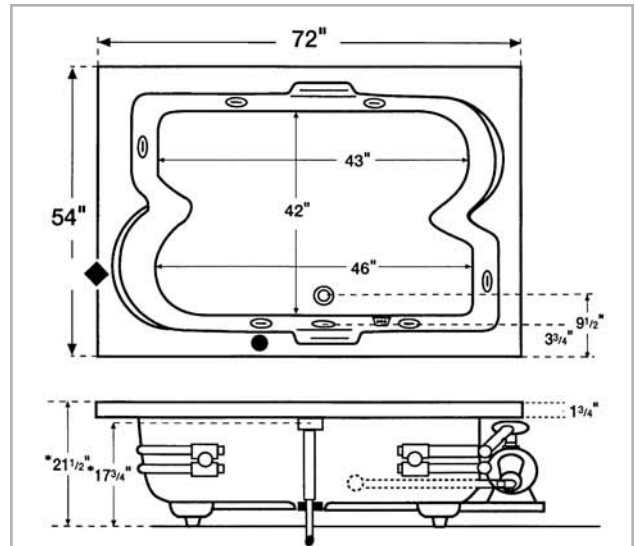

Aerobath - 72" x 54" x 22-1/2"

◆ Denotes standard pump location *Denotes standard EASI-INSTALL air switch location
 *Add 1" to overall height for Aerobath™ & AeroWhirl™ Baths. Dimensions with molded tile flange ±1/8. Dimensions and specifications subject to change without notice.