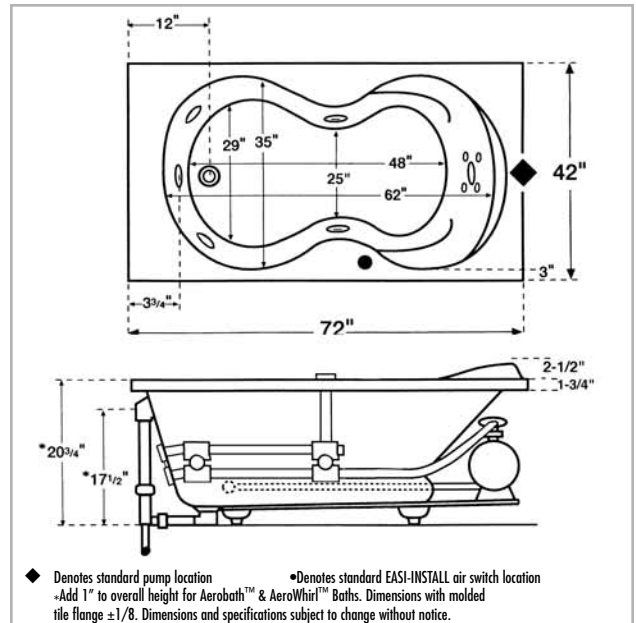

PUMP & DRAIN LOCATION

Specify One Pump Location: Standard Only

Specify One Drain Location: Left or Right

RUSH CHARGES

FREIGHT

TOTAL AMOUNT

DIMENSIONS: Whirlpool - 72" x 42" x 20-1/2"
Aerobath - 72" x 42" x 21-1/2"