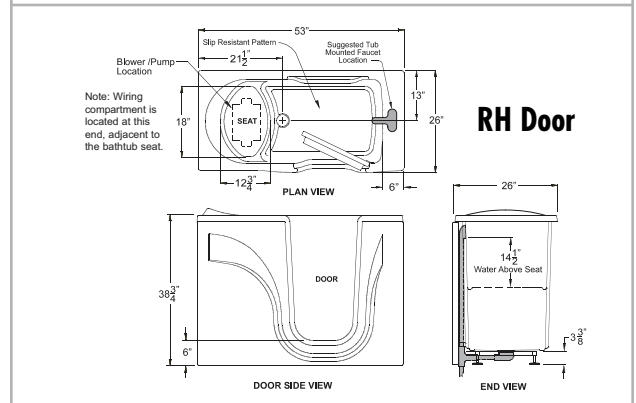

• **WhirlBath** **$8,900**

Six Whirlpool jets are available. Two are located at the lumbar area above the seat, two on the seat pedestal and two located on the wall of the bathing well. The jets move water streams with velocity providing an invigorating whirlpool action.

• **SoakerBath** **$7,400**

This model provides a relaxing and soothing warm soak as the bather relaxes seated on the sculpted seat.

HANDED BY DOOR HINGE: Specify One- Door Hinge: Left or Right

CUSTOM OPTIONAL ACCESSORIES: (-) Deduct or (+) Add to Base Price above

- Standard Gelcoat Tub Colors with 3 Year Limited Warranty:
  - White, Bone, Biscuit (DEDUCT) -$1300
  - Waste and overflow assembly- cable driven: Chrome finish only. +$239
  - 1500 WATT In-Line Electric Heater (Available for AeroWhirl™ or WhirlBath only) +$400
  - Carpeted Entry Ramp +$278
  - Wave Bar-Shipped loose for field installation (Recommended on back wall)
    - Finish Choices: Chrome or Polished Brass +$344
    - Satin Nickel or Wrought Iron +$414
- End Cover Panel
  - Standard Gelcoat colors: White, Bone, Biscuit +$230
  - CenturyStone Solid Surface Standard Colors +$409

TRIM COLOR SELECTION:

- Air Injector Valves and Whirlpool Jet Trim Finish:
  - Choose One: White, Bone, Biscuit, Chrome, Satin Nickel, or Polished Brass

TOTAL AMOUNT:

DIMENSIONS:

Left Hand Door (LH): 50" x 26" x 38-3/8"

Right Hand Door (RH): 53" x 26" x 38-3/8"

COLOR SELECTION LIST:

SELECTION

Solid Surface CenturyStone™

STANDARD GRANITE COLORS:

COTTON SEED	DUNE
ASHLEY	MINK
ALMOND GRANITE	VIOLET
BEACH	COCO

Standard Gelcoat Finish

STANDARD GELCOAT COLORS:

- WHITE
- BONE
- BISCUIT