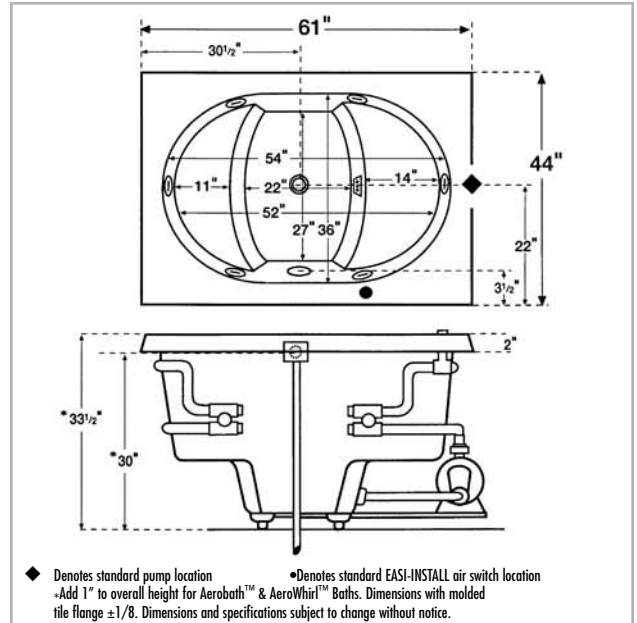

PUMP & DRAIN LOCATION

Specify One Pump Location: Standard or Option

Specify One Drain Location: Center Only

RUSH CHARGES

FREIGHT

TOTAL AMOUNT

DIMENSIONS: Whirlpool - 61" x 44" x 33-1/2"
Aerobath - 61" x 44" x 34-1/2"