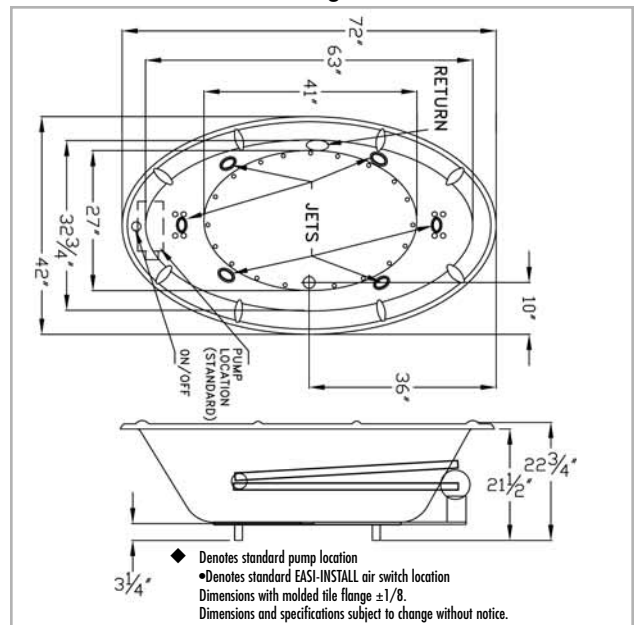

DIMENSIONS:
AeroWhirl™ - 72" x 42" x 23-3/4"
Not Available as a Soaking Bath

COLOR SELECTION LIST:

No Additional Charge
SELECTION

Solid Surface CenturyStone™

STANDARD GRANITE COLORS

- COTTON SEED
- ASHLEY
- ALMOND GRANITE
- BEACH
- DUNE
- MINK
- VIOLET
- COCO

STANDARD SOLID COLORS

- WHITE
- BISCUIT
- BONE
- ALMOND