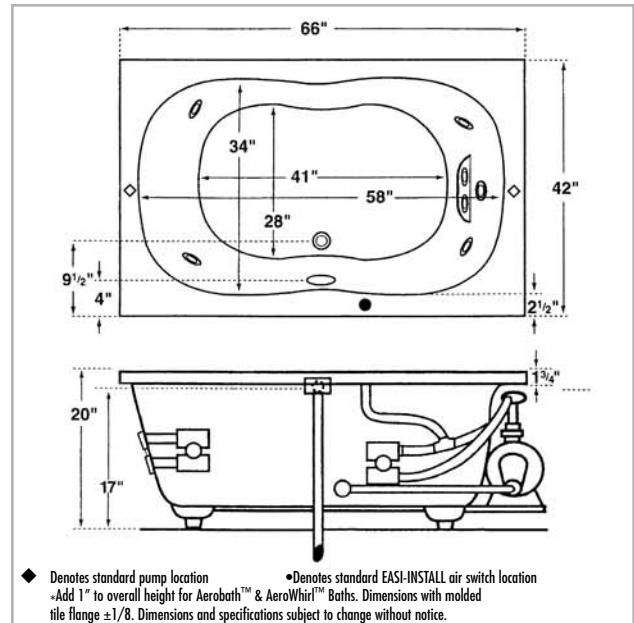

PUMP & DRAIN LOCATION

Specify One Pump Location: Left or Right

Specify One Drain Location: Center Only

RUSH CHARGES

FREIGHT

TOTAL AMOUNT

DIMENSIONS: Whirlpool - 66" x 42" x 20"
AeroWhirl - 66" x 42" x 21"

COLOR SELECTION LIST: