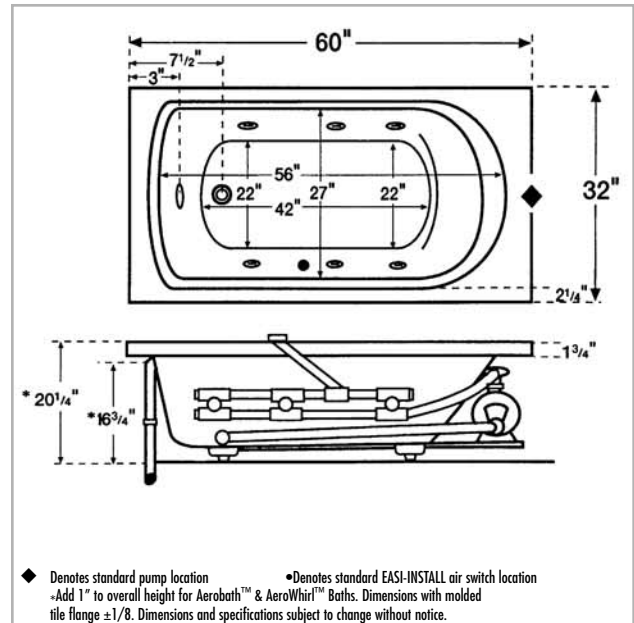

PUMP & DRAIN LOCATION

Specify One Pump Location: Standard or Option

Specify One Drain Location: Left or Right

RUSH CHARGES

FREIGHT

TOTAL AMOUNT

DIMENSIONS: Whirlpool - 60" x 32" x 20-1/4"
Aerobath - 60" x 32" x 21-1/4"