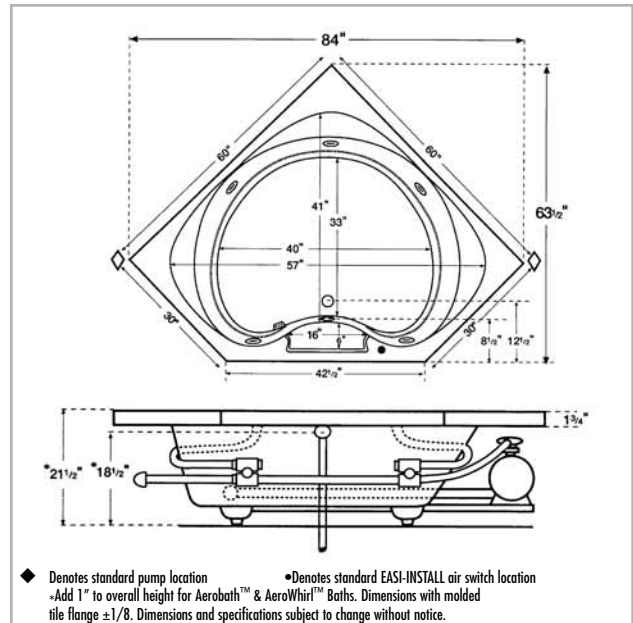

PUMP & DRAIN LOCATION

Specify One Pump Location: Left or Right

Specify One Drain Location: Center Only

RUSH CHARGES

FREIGHT

TOTAL AMOUNT

DIMENSIONS: Whirlpool - 60" x 60" x 21-1/2"
Aerobath - 60" x 60" x 22-1/2"