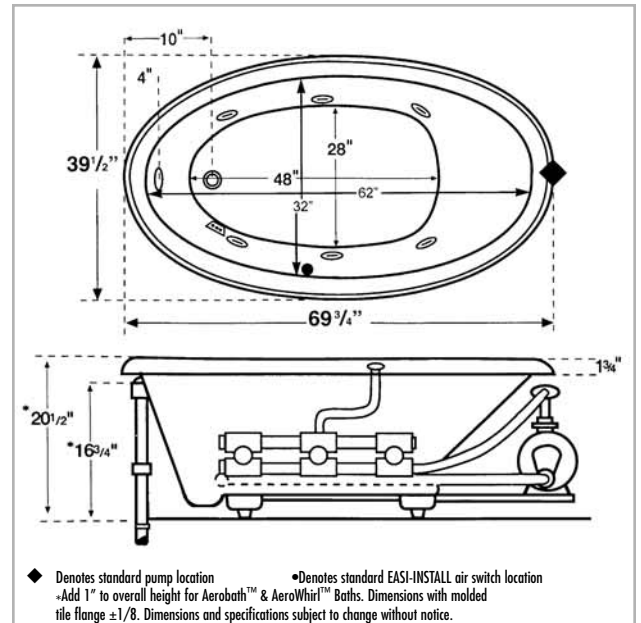

UNDER-MOUNTABLE

SKIRTS:

• Aventura Skirt (removable panel)	N/A
• Decorative Front Skirt (not mounted)	N/A
• Decorative Front Skirt (mounted)	N/A

ACCENT TRIM:

• Polished Chrome	$185
• Polished Brass	$225
• Satin Nickel	$350

AIR JET COLORS FOR Aerobath & AeroWhirl

Available in: White (WH), Bone (BO), Biscuit (BI), Polished Chrome (PC), Polished Brass (PB), and Satin Nickel (SN) PLEASE SPECIFY

ACCENT DRAINS:

• Polished Chrome, White, Bone, Biscuit	$170
• Polished Brass	$190
• Satin Nickel	$265

AMERICAN DREAMS LUXURY UPGRADES:

• Option A: Pulsating Back Massage	$1,295
• Option B: Pulsating Foot Massage	$975
• Option C: Pulsating Neck Massage	$975
• Option D: Deluxe Package (includes A, B & C)	$1,775
• Options A/B	$1,650
• Options A/C	$1,650
• Options B/C	$1,350

PUMP & DRAIN LOCATION

Specify One Pump Location: Standard or Option

Specify One Drain Location: Left or Right

RUSH CHARGES

FREIGHT

TOTAL AMOUNT

DIMENSIONS:

Whirlpool - 69-3/4" x 39-1/2" x 20-1/2"

Aerobath - 69-3/4" x 39-1/2" x 21-1/2"

COLOR SELECTION LIST:

No Additional Charge SELECTION Additional Charge (see list at right) SELECTION

STANDARD PASTEL ACRYLIC COLORS

ALMOND
BISCUIT
BONE
CREME
EGGSHELL
INNOCENT BLUSH
NATURAL
PLATINUM
ROSE DAWN
SHELL
SILVER GRAY
STERLING GRAY
WHITE
WILD ROSE
ZINFANDEL

SPECIAL PASTEL ACRYLIC COLORS

CAMEL*
FAWN BEIGE
GREEN ICE
ICE GRAY
MEXICAN SAND*
NUTMEG
SEAFOAM GREEN

SPECIAL BOLD ACRYLIC COLORS

BAVARIAN BLUE
BLACK
NAVY
ONYX
TIMBERLINE*

SPECIAL SHIMMERING PEARLESCENT ACRYLIC COLORS

ALBA PEARLESCENT
SILVER PEARLESCENT
BLUE PEARLESCENT

SPECIAL NOTE: Coordinated trim will be offered in the following colors only: WHITE, ALMOND, BONE, NATURAL, CREME, BISCUIT, BLACK, ONYX, INNOCENT BLUSH, ZINFANDEL, STERLING SILVER, ICE GRAY, SILVER GRAY and PLATINUM.

* Acrylic Handrails Not Available