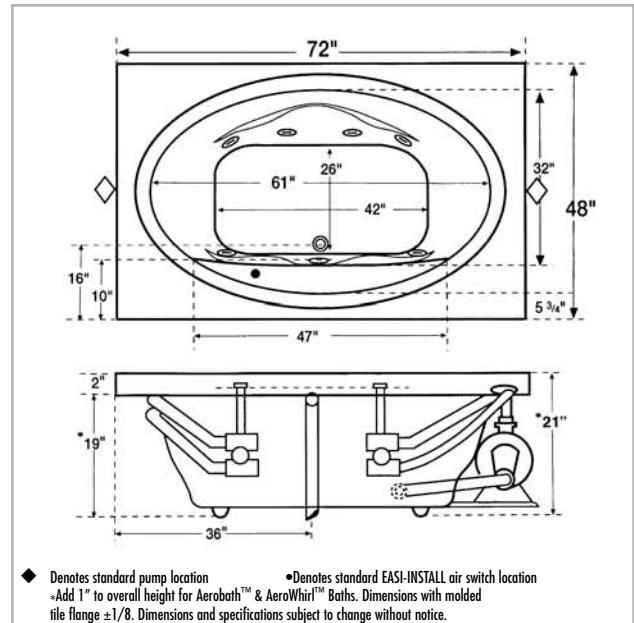

PUMP & DRAIN LOCATION

Specify One Pump Location: Left or Right

Specify One Drain Location: Center Only

RUSH CHARGES

FREIGHT

TOTAL AMOUNT

DIMENSIONS: Whirlpool - 72" x 48" x 21"
Aerobath - 72" x 48" x 22"

COLOR SELECTION LIST: