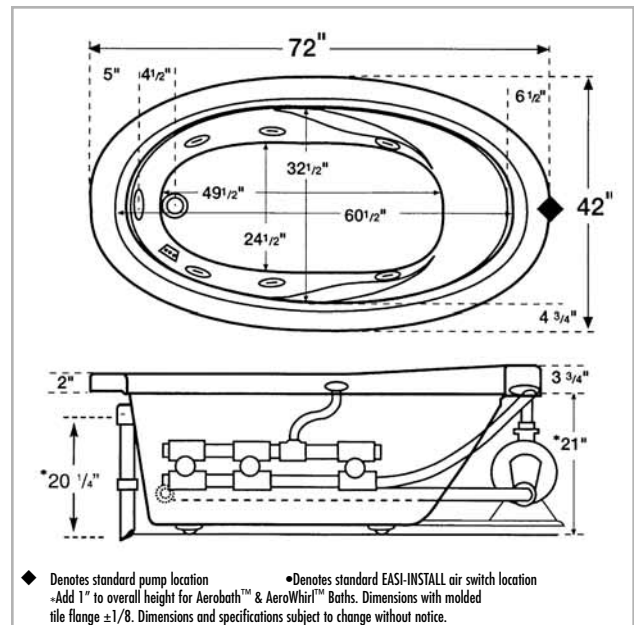

PUMP & DRAIN LOCATION

Specify One Pump Location: Standard or Option

Specify One Drain Location: Left or Right

RUSH CHARGES

FREIGHT

TOTAL AMOUNT

DIMENSIONS: Whirlpool - 72" x 42" x 20-1/4"
Aerobath - 72" x 42" x 21-1/4"