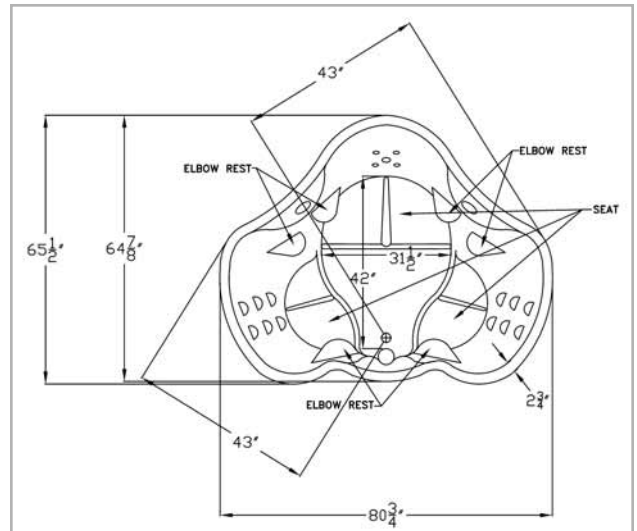

SELECTION

BASE PRICES (Based on Standard Acrylic Colors):

• Whirlpool Bath	N/A
• Soaking Bath	N/A
• Aerobath™	N/A
• AeroWhirl™	$13,295

STANDARD FEATURES:

- 2 Independently controlled Hydro-Massage Pumps, 2 Hp each
- 2 Thermo Wave® non electrical heaters
- 2 Fingertip Controls
- 15 Hydro-Massage Jets
- 24 Hydro-Air Therapy Jets
- Underwater Mood Light
- Cable Operated Drain & Overflow

CUSTOM OPTIONAL ACCESSORIES:

• Special Pastel Acrylic Colors	$200
• Special Bold Acrylic Colors	$245
• Shimmering Metallic Acrylic Colors	$835

ACCENT TRIM: Available, please specify

- Color Coordinated
- Polished Chrome
- Polished Brass
- Satin Nickel

ACCENT DRAINS: Available, please specify

- Polished Chrome, White, Bone, Biscuit
- Polished Brass
- Satin Nickel

OPTIONAL FEATURES:

• Automatic Cleaning System	N/A
• Pulsating Neck Massage	$850

RUSH CHARGES

FREIGHT

TOTAL AMOUNT

DIMENSIONS: AeroWhirl™ - 80-3/4" x 65-1/2" x 28"

DIMENSION FROM FLOOR TO BOTTOM OF LIP - 23 3/4
DIMENSION FROM FLOOR TO TOP OF DECK - 28"