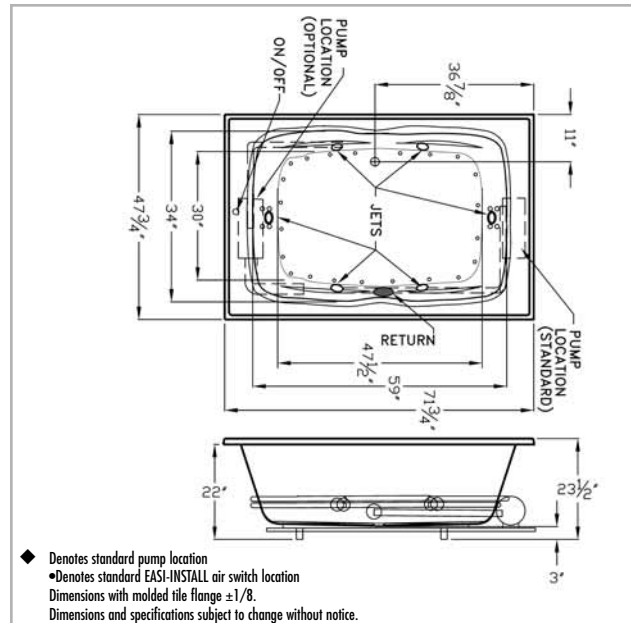

• Special Pastel Acrylic Colors	N/A
• Special Bold Acrylic Colors	N/A
• Shimmering Metallic Acrylic Colors	N/A
• In-Line electric heaters	$355
• Thermo Wave® non electrical heaters	$235
• Acrylic nailing flanges for wall installation	N/A
• Acrylic Handrails (single)	N/A
• Bath Lights	$180
• Optional pump placement	$85
• Starburst Color Changing System	$275
• Bath Pillows -12"	$60
• Additional Jets	N/A
• Select-a-Flow variable pump speed	$75
• Ozone Purifying System	$395

SKIRTS:

• Aventura Skirt (removable panel)	N/A
• Decorative Front Skirt (not mounted)	N/A

ACCENT TRIM:

• Polished Chrome	$160
• Polished Brass	$195
• Satin Nickel	$310

AIR JET COLORS FOR LUXURY AeroWhirl

Available in: White (WH), Bone (BO), Biscuit (BI), Polished Chrome (PC), Polished Brass (PB), and Satin Nickel (SN) No additional charge. $0

ACCENT DRAINS:

• Polished Chrome, White, Bone, Biscuit	$150
• Polished Brass	$165
• Satin Nickel	$230

AMERICAN DREAMS LUXURY UPGRADES:

• Option A: Pulsating Back Massage	N/A
• Option B: Pulsating Foot Massage	N/A
• Option C: Pulsating Neck Massage	N/A
• Option D: Deluxe Package (includes A, B & C)	N/A
• Options A/B	N/A
• Options A/C	N/A
• Options B/C	N/A

PUMP & DRAIN LOCATION

Specify One Pump Location: Standard or Option

Specify One Drain Location: Center Only

RUSH CHARGES

FREIGHT

TOTAL AMOUNT

DIMENSIONS:

AeroWhirl™ - 71-3/4" x 47-3/4" x 24-1/2"

Not Available as a Soaking Bath

COLOR SELECTION LIST:

No Additional Charge
SELECTION

Solid Surface CenturyStone™

STANDARD GRANITE COLORS

- COTTON SEED
- ASHLEY
- ALMOND GRANITE
- BEACH
- DUNE
- MINK
- VIOLET
- COCO

STANDARD SOLID COLORS

- WHITE
- BISCUIT
- BONE
- ALMOND