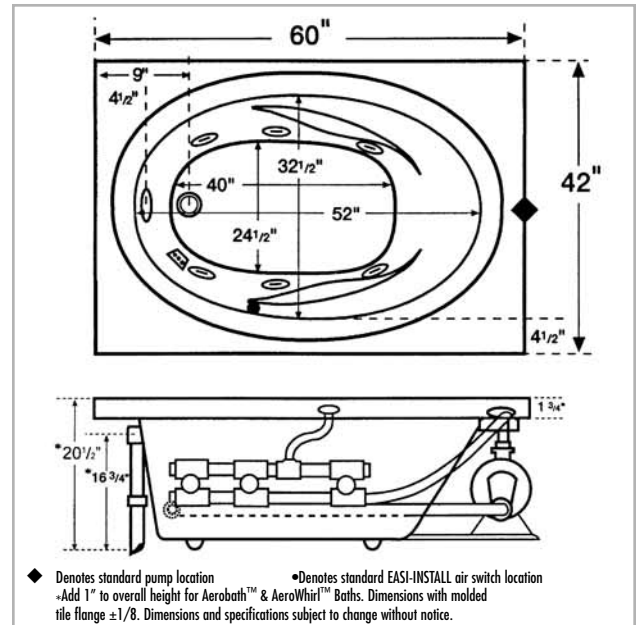

PUMP & DRAIN LOCATION

Specify One Pump Location: Standard or Option

Specify One Drain Location: Left or Right

RUSH CHARGES

FREIGHT

TOTAL AMOUNT

DIMENSIONS: Whirlpool - 60" x 42" x 20-1/2"
Aerobath - 60" x 42" x 21-1/2"