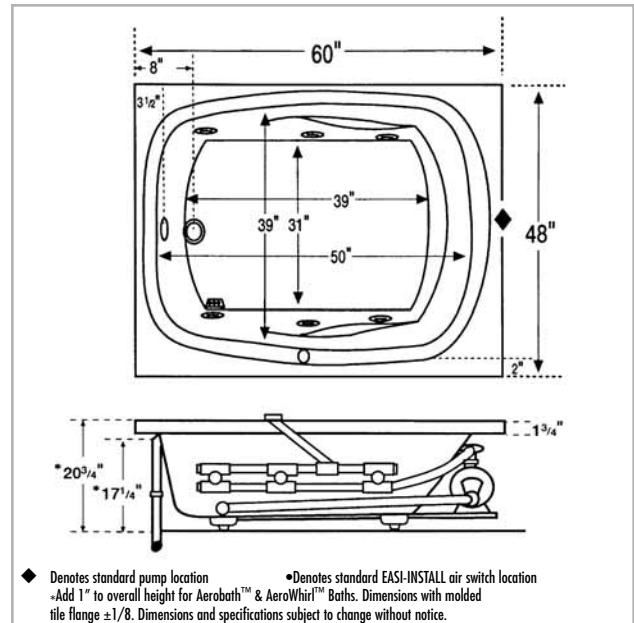

PUMP & DRAIN LOCATION

Specify One Pump Location: Standard or Option

Specify One Drain Location: Left or Right

RUSH CHARGES

FREIGHT

TOTAL AMOUNT

DIMENSIONS: Whirlpool - 60" x 48" x 20-3/4"
Aerobath - 60" x 48" x 21-3/4"