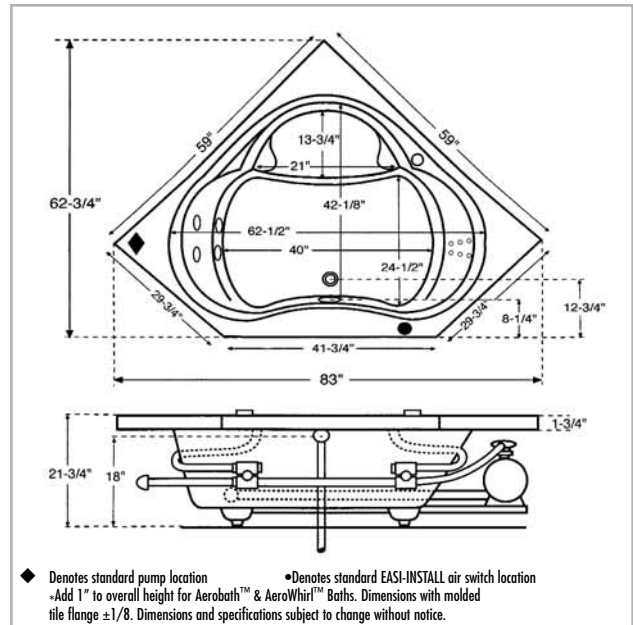

PUMP & DRAIN LOCATION

Specify One Pump Location: Standard or Option

Specify One Drain Location: Center Only

RUSH CHARGES

FREIGHT

TOTAL AMOUNT

DIMENSIONS: Whirlpool - 59" x 59" x 21-3/4"
AeroWhirl - 59" x 59" x 22-3/4"