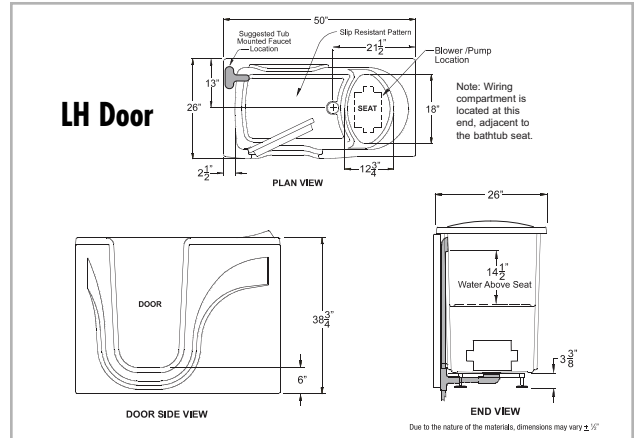

• **WhirlBath** **$8,900**

Six Whirlpool jets are available. Two are located at the lumbar area above the seat, two on the seat pedestal and two located on the wall of the bathing well. The jets move water streams with velocity providing an invigorating whirlpool action.

• **SoakerBath** **$7,400**

This model provides a relaxing and soothing warm soak as the bather relaxes seated on the sculpted seat.

HANDED BY DOOR HINGE: Specify One- Door Hinge: Left or Right

CUSTOM OPTIONAL ACCESSORIES: (-) Deduct or (+) Add to Base Price above

- Standard Gelcoat Tub Colors with 3 Year Limited Warranty:
  - White, Bone, Biscuit (DEDUCT) -$1300
  - Waste and overflow assembly- cable driven: Chrome finish only. +$239
  - 1500 WATT In-Line Electric Heater (Available for AeroWhirl™ or WhirlBath only) +$400
  - Carpeted Entry Ramp +$278
  - Wave Bar-Shipped loose for field installation (Recommended on back wall)
    - Finish Choices: Chrome or Polished Brass +$344
    - Satin Nickel or Wrought Iron +$414
- End Cover Panel
  - Standard Gelcoat colors: White, Bone, Biscuit +$230
  - CenturyStone Solid Surface Standard Colors +$409

TRIM COLOR SELECTION:

- Air Injector Valves and Whirlpool Jet Trim Finish:
  - Choose One: White, Bone, Biscuit, Chrome, Satin Nickel, or Polished Brass

TOTAL AMOUNT:

DIMENSIONS:

Left Hand Door (LH): 50" x 26" x 38-3/8"

Right Hand Door (RH): 53" x 26" x 38-3/8"

COLOR SELECTION LIST:

SELECTION

Solid Surface CenturyStone™

STANDARD GRANITE COLORS:

COTTON SEED	DUNE
ASHLEY	MINK
ALMOND GRANITE	VIOLET
BEACH	COCO

Standard Gelcoat Finish

STANDARD GELCOAT COLORS:

- WHITE
- BONE
- BISCUIT