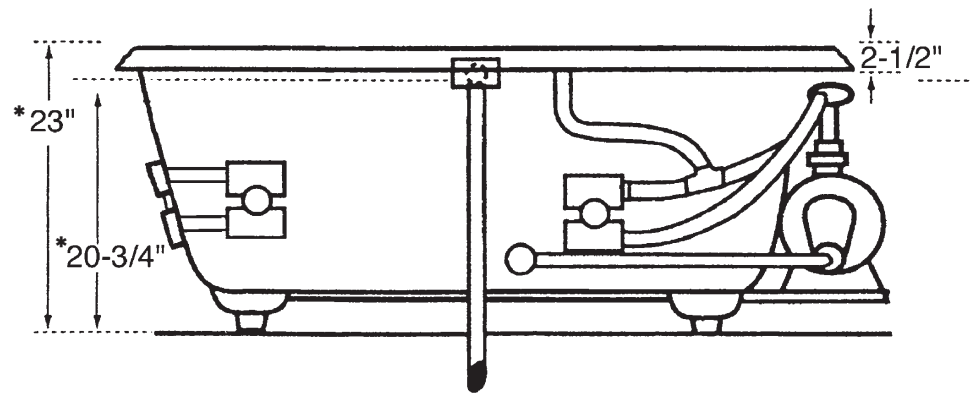

◆ Denotes standard pump location • Denotes standard EASI-INSTALL air switch location
 *Add 1" to overall height for AeroWhirl™ & Combination Baths. Dimensions with molded tile flange ±1/8".
 Dimensions and specifications subject to change without notice. ©American Whirlpool, a division of the Praxis Companies, LLC.