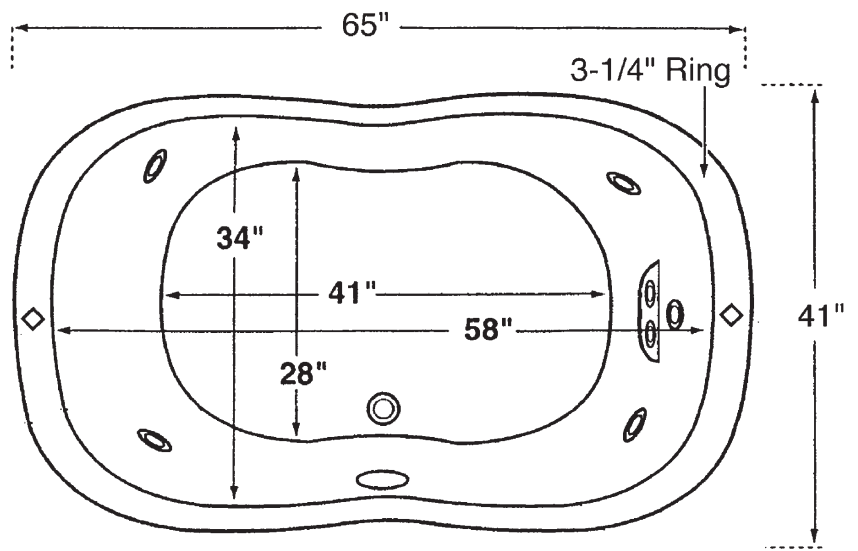

- None Available on the Monterey 6642

- AeroWhirl™ is a combination Whirlpool Bath and Aerobath™

DIMENSIONS: Whirlpool - 65" x 41" x 23"
 Aerobath - 65" x 41" x 24"

WEIGHT: Whirlpool - 175 lbs.
 Soaking Tub - 151 lbs.

◆ Denotes standard pump location • Denotes standard EASI-INSTALL air switch location
 *Add 1" to overall height for AeroWhirl™ & Combination Baths. Dimensions with molded tile flange ±1/8".
 Dimensions and specifications subject to change without notice. ©American Whirlpool, a division of the Praxis Companies, LLC.