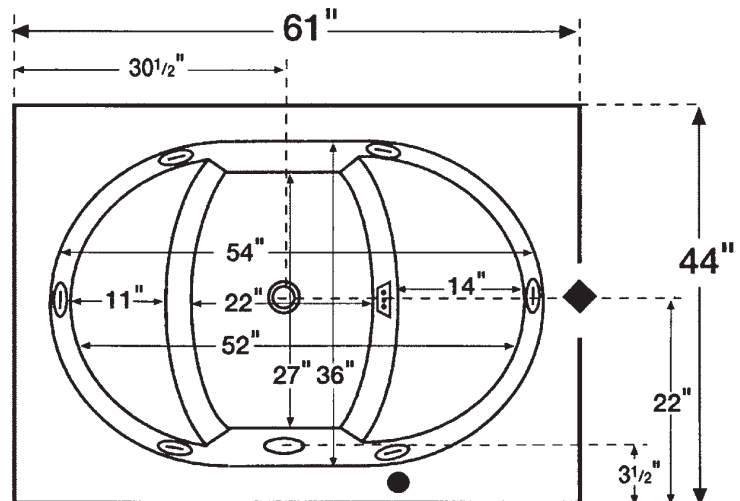

◆ Denotes standard pump location

• Denotes standard EASI-INSTALL air switch location

\*Add 1" to overall height for Aerobath™ & Combination Baths. Dimensions with molded tile flange ±1/8.

Dimensions and specifications subject to change without notice. ©American Whirlpool, a division of the Praxis Companies, LLC.