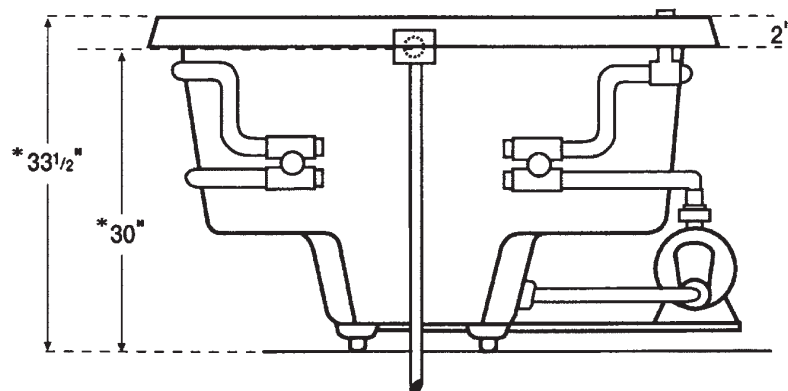

◆ Denotes standard pump location

• Denotes standard EASI-INSTALL air switch location

\*Add 1" to overall height for Aerobath™ & Combination Baths. Dimensions with molded tile flange ±1/8.

Dimensions and specifications subject to change without notice. ©American Whirlpool, a division of the Praxis Companies, LLC.