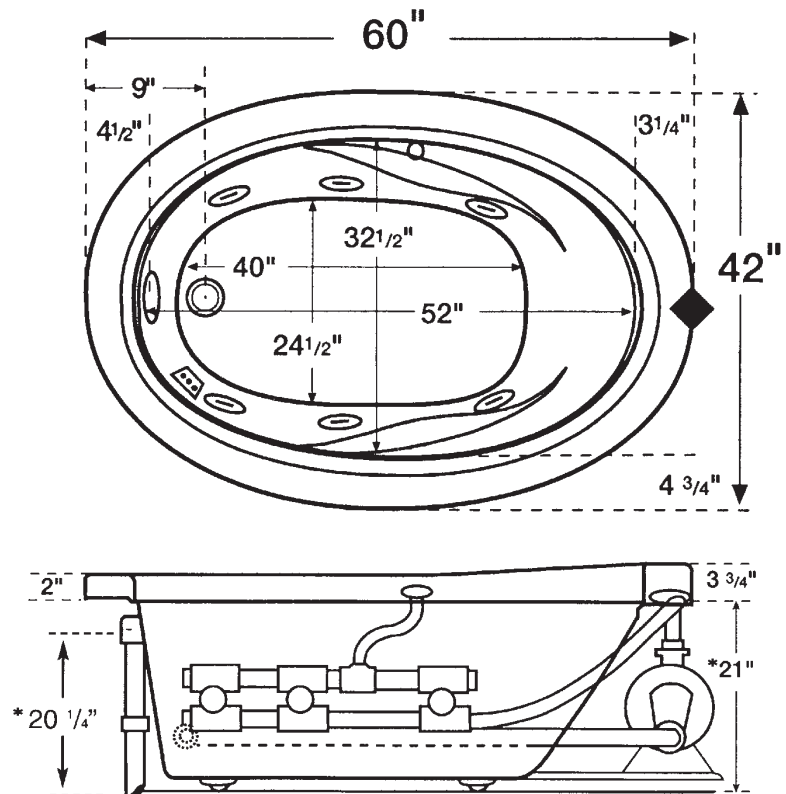

The Orleans 5 6042 below as a whirlpool bath in Bone.

PRODUCT SPECIFICATIONS

Orleans 5 6042

- Whirlpool Bath
- Soaking Bath
- Aerobath™
- AeroWhirl™

DIMENSIONS: Whirlpool - 60" x 42" x 24-3/4"
Aerobath - 60" x 42" x 25-3/4"

*Ameritouch is not available with Luxury Upgrades

- AeroWhirl™ is a combination Whirlpool Bath and Aerobath™

◆ Denotes standard pump location

● Denotes standard EASI-INSTALL air switch location

*Add 1" to overall height for Aerobath™ & Combination Baths. Dimensions with molded tile flange ±1/8".